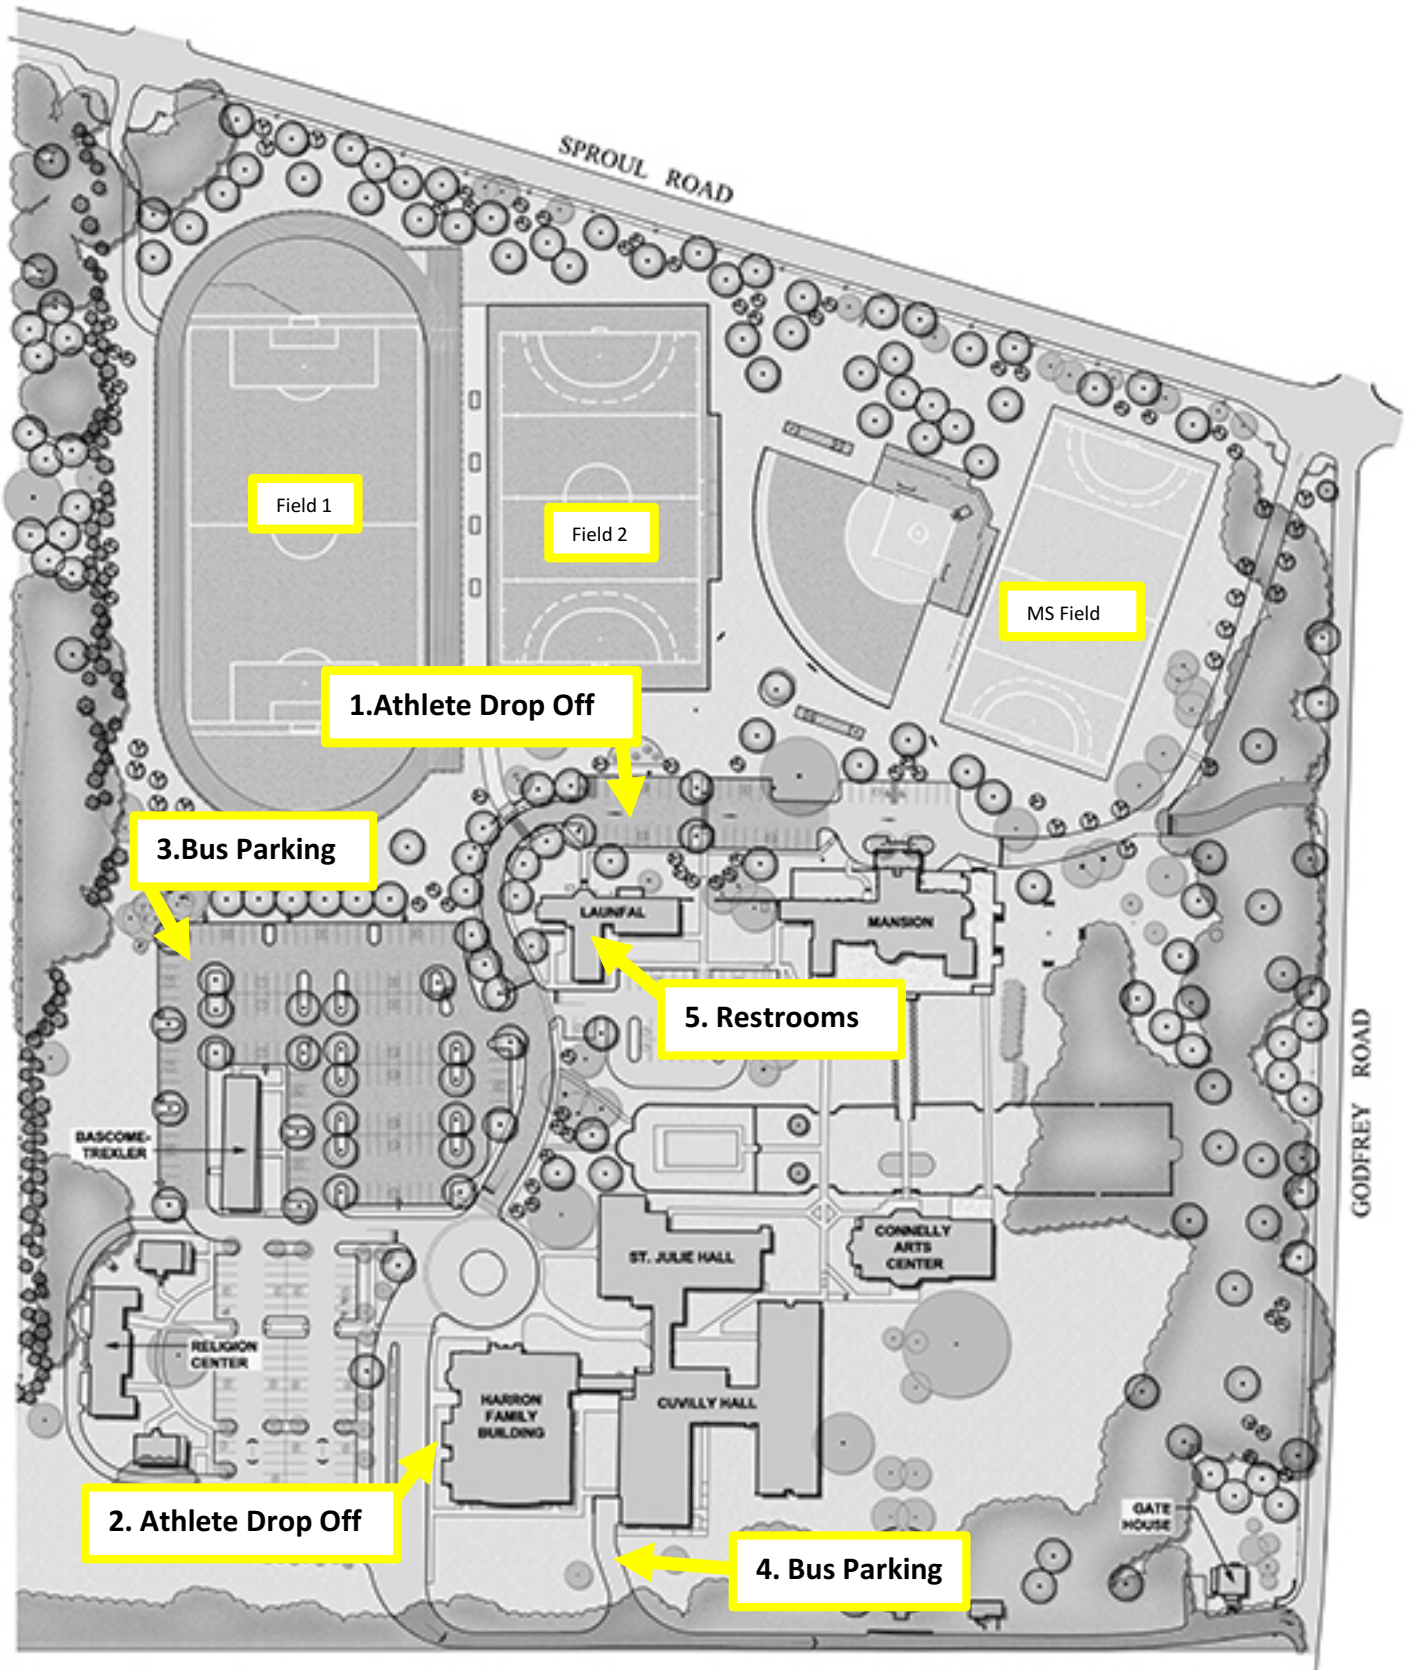

ACADEMY of
NOTRE DAME
de NAMUR

0 25 50 100 150 FEET
SCALE: 1" = 50'
DATE: 05-08-14

NORTH