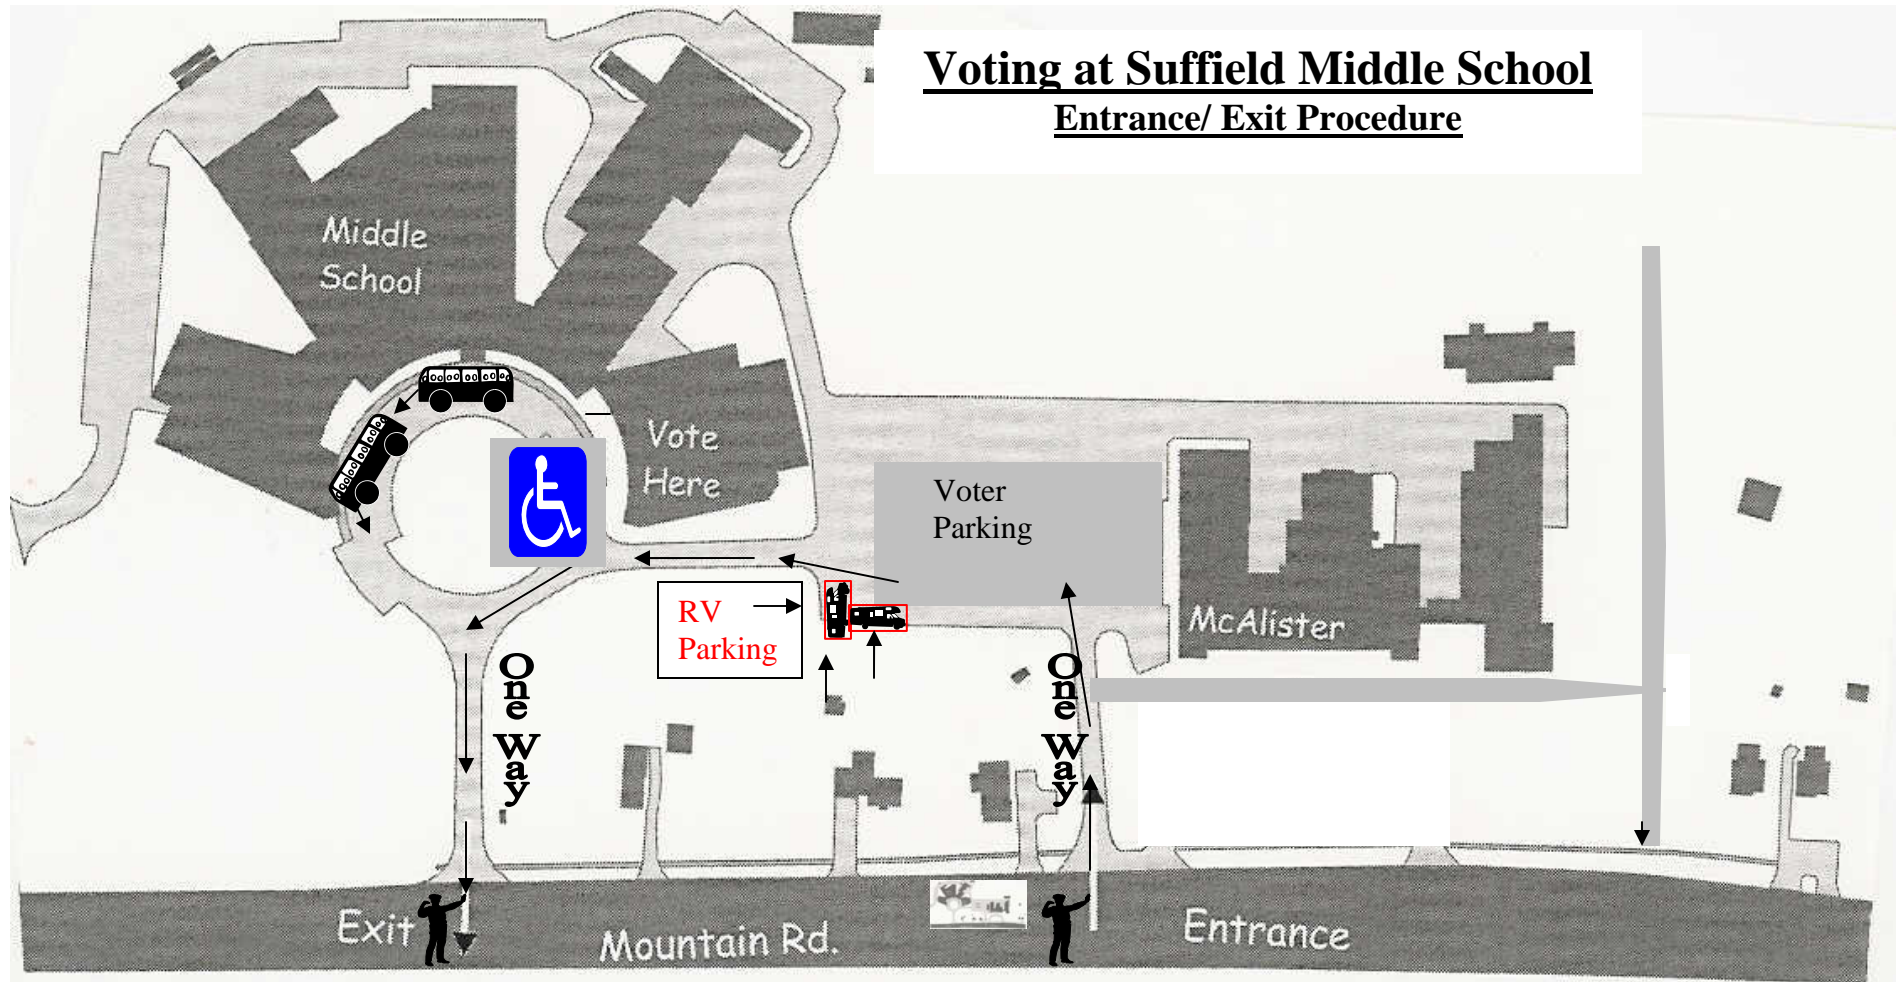

Voting at Suffield Middle School Entrance/ Exit Procedure

Parking Entrance - - driveway between both the Middle & McAlister Schools

Parking Exit - - driveway in front of the Middle School

Handicap Parking - - in front of the Middle School.

Polling Place Entrance - - northern most set of doors in front of the Middle School Gym.

** School will be open Election Day. From 7 to 8:30am and 2 to 3:30pm there will be both school and voter traffic.

See the "Student Drop Off on Election Day - Entrance/ Exit Procedure" map.