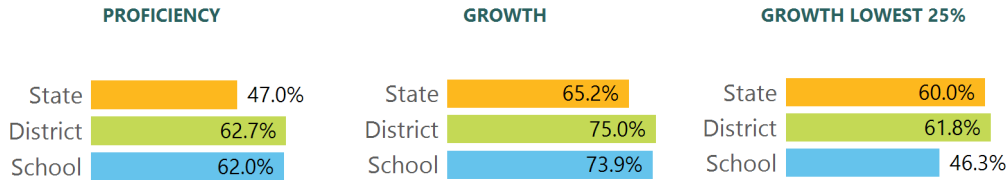

School Report Card 2018 - 2019

For more detailed information, please visit <http://msrc.mdek12.org>.

Northwest Elementary School Rankin County School District

Grade

A

500 Vine Dr.
Flowood, MS 39232
Kara Killough
kara.killough@rcsd.ms

SCHOOL ACCOUNTABILITY GRADE COMPONENTS

Mississippi's accountability system assigns "A" through "F" letter grades for schools and districts. Grades are based on student achievement, student growth, student participation in testing, and other academic measures.

Math

Measurements of student performance on the statewide math assessment.

English

Measurements of student performance on the statewide English language arts (ELA) assessment.