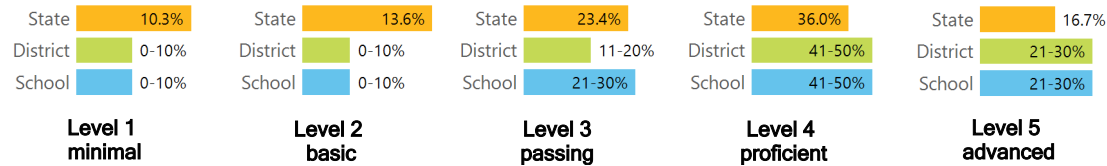

TEACHER DATA

37.9

Teachers

Experienced Teachers

Provisional Teachers

In-field Teachers

DETAILED ASSESSMENT AND OTHER DATA

Student Performance

The following information shows each level of student performance on statewide assessments.

MATH

ENGLISH

SCIENCE

Assessment Participation

Discipline

* Source: 2015-2016 Civil Rights Data Collection

OTHER DATA