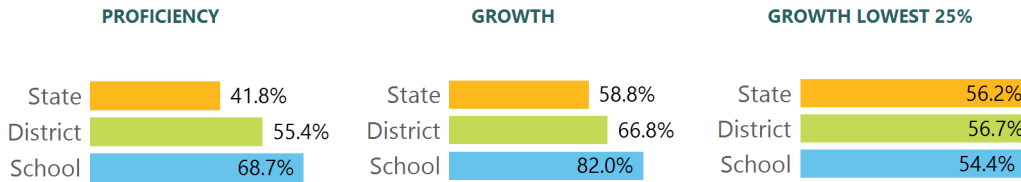

SCHOOL ACCOUNTABILITY GRADE COMPONENTS

Mississippi's accountability system assigns "A" through "F" letter grades for schools and districts. Grades are based on student achievement, student growth, student participation in testing, and other academic measures.

Math

Measurements of student performance on the statewide math assessment.

English

Measurements of student performance on the statewide English language arts (ELA) assessment.

Other Measures

Other measurements of student performance that factor into the accountability grade.