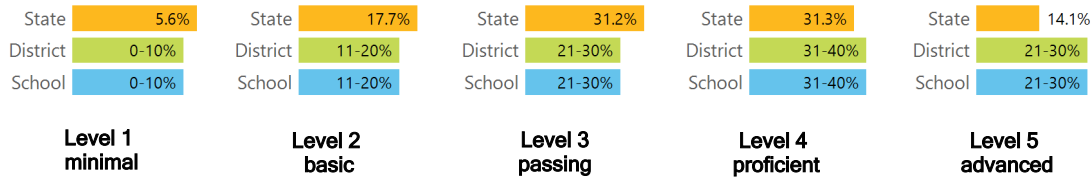

TEACHER DATA

37.9

Teachers

Experienced Teachers

Provisional Teachers

In-field Teachers

DETAILED ASSESSMENT AND OTHER DATA

Student Performance

The following information shows each level of student performance on statewide assessments.

MATH

ENGLISH

SCIENCE

Assessment Participation

Discipline

* Source: 2015-2016 Civil Rights Data Collection

OTHER DATA