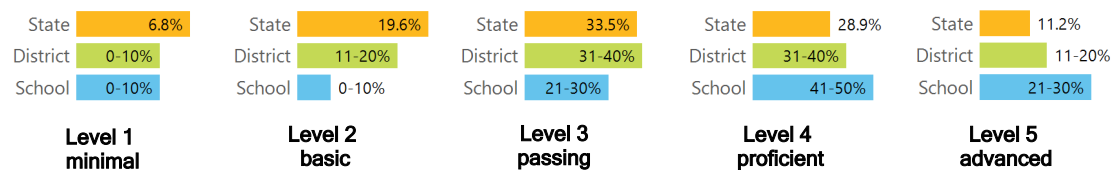

TEACHER DATA

37.9

Teachers

Experienced Teachers

Provisional Teachers

In-field Teachers

DETAILED ASSESSMENT AND OTHER DATA

Student Performance

The following information shows each level of student performance on statewide assessments.

MATH

ENGLISH

SCIENCE

Assessment Participation

Discipline

* Source: 2015-2016 Civil Rights Data Collection

OTHER DATA