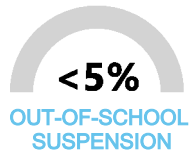

The following information shows each level of student performance on statewide assessments.

MATH

ENGLISH

SCIENCE

Assessment Participation

Discipline

* Source: 2015-2016 Civil Rights Data Collection

OTHER DATA