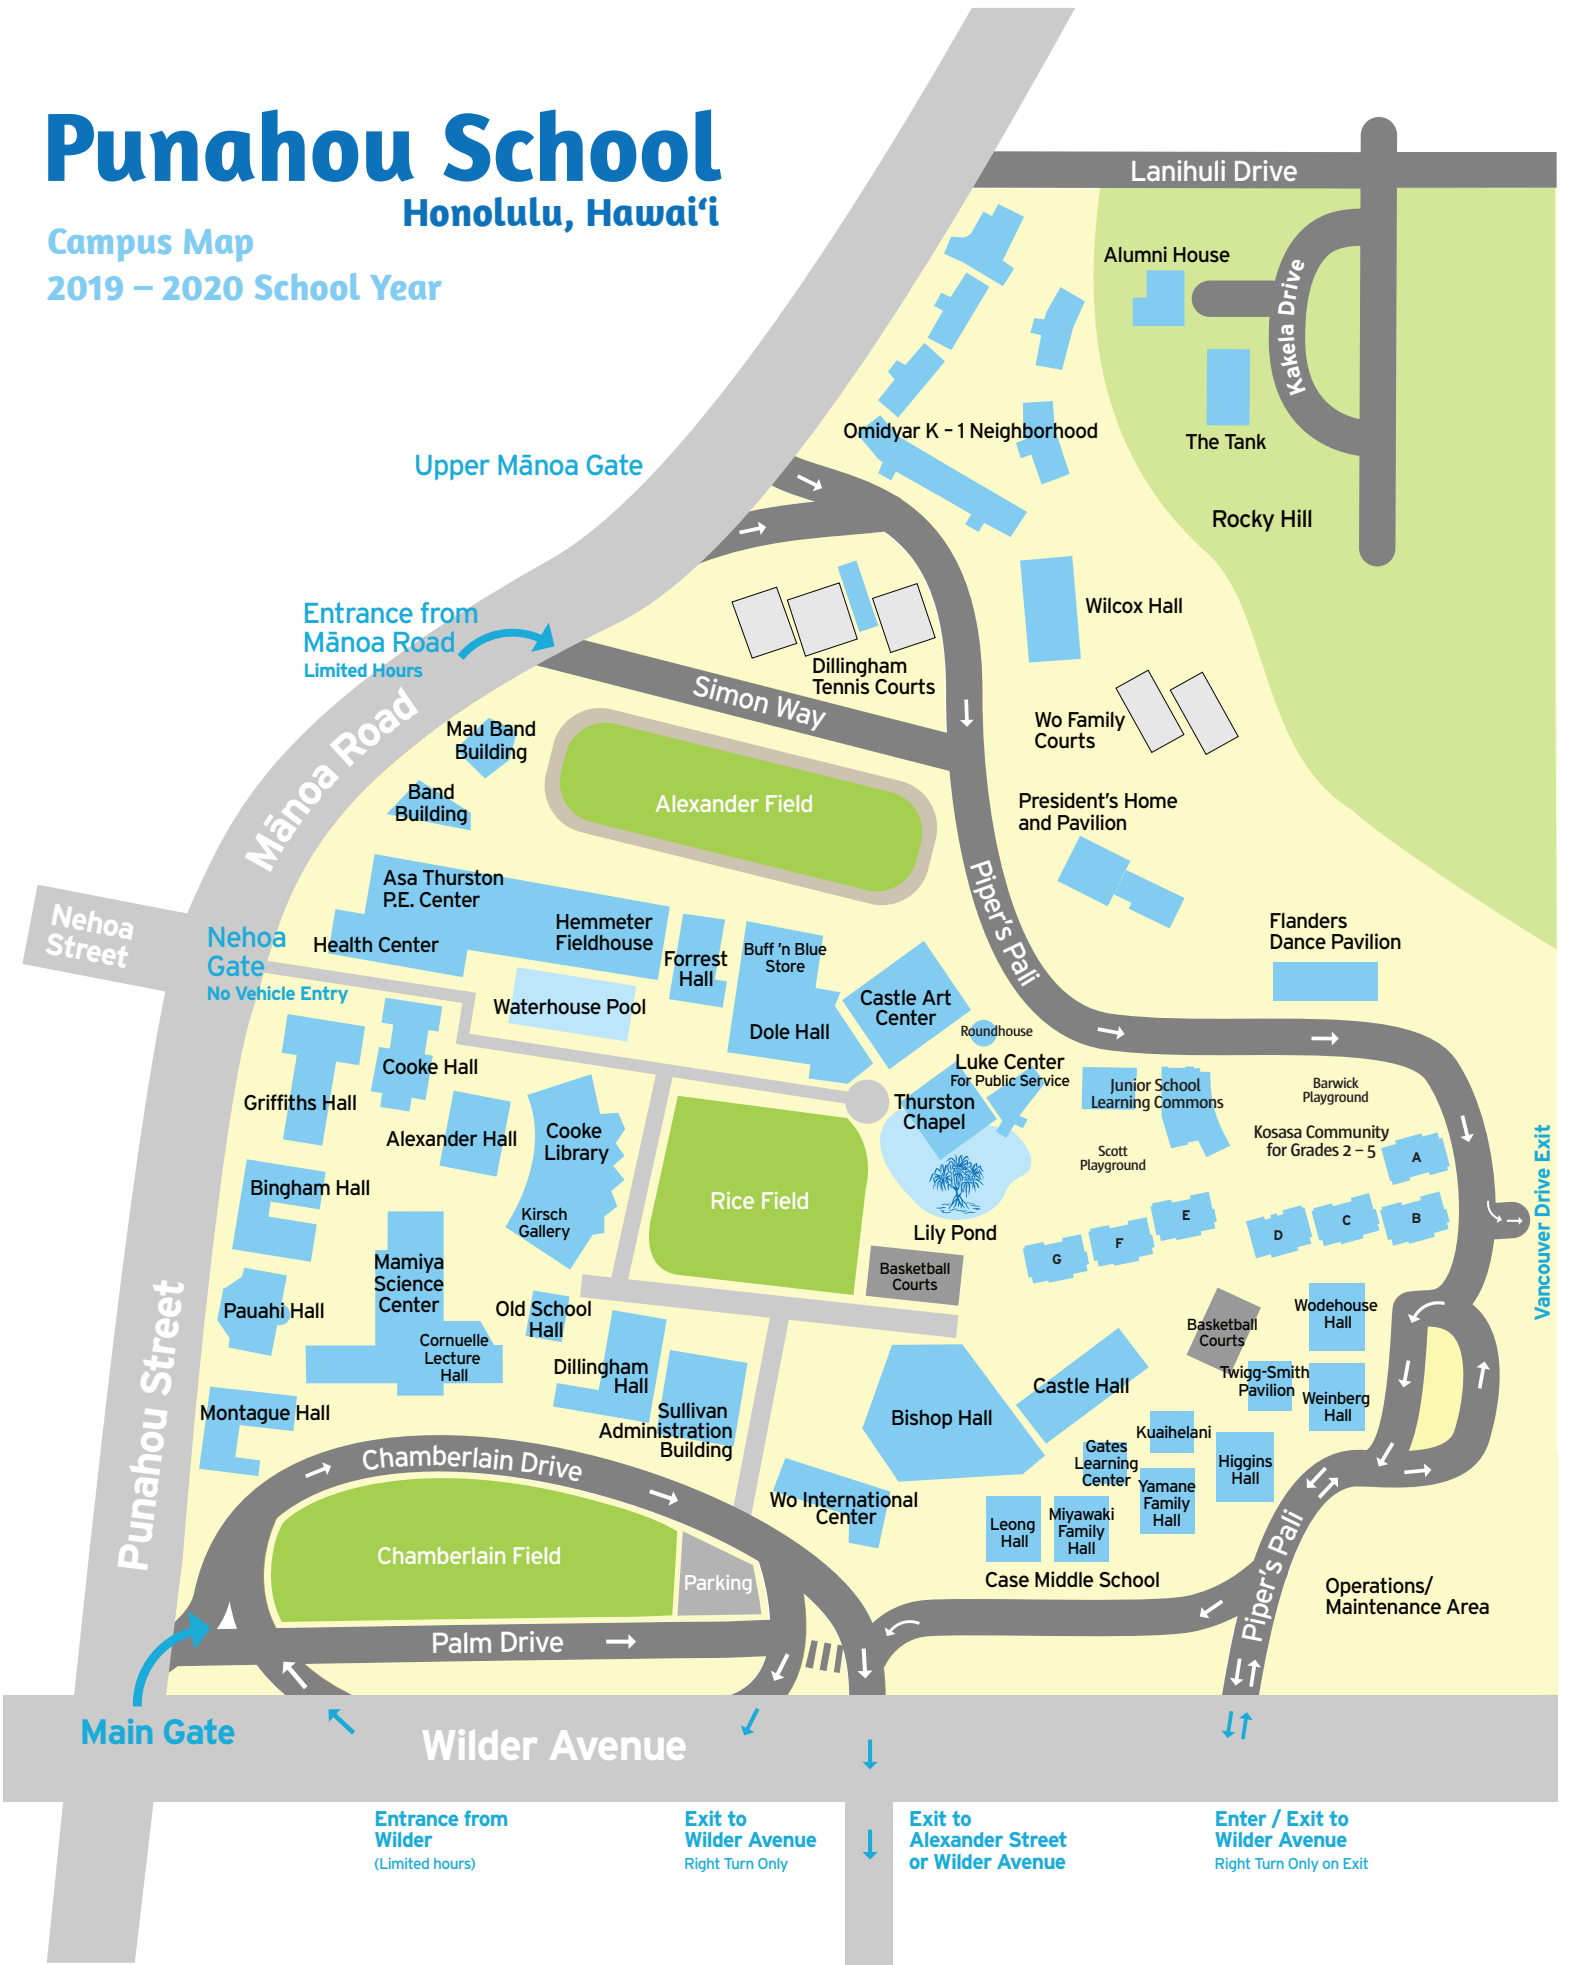

Punahou School

Honolulu, Hawai'i

Campus Map

2019 – 2020 School Year

Main Gate

Entrance from Wilder
(Limited hours)

Exit to Wilder Avenue
Right Turn Only

Exit to Alexander Street
or Wilder Avenue

Enter / Exit to Wilder Avenue
Right Turn Only on Exit