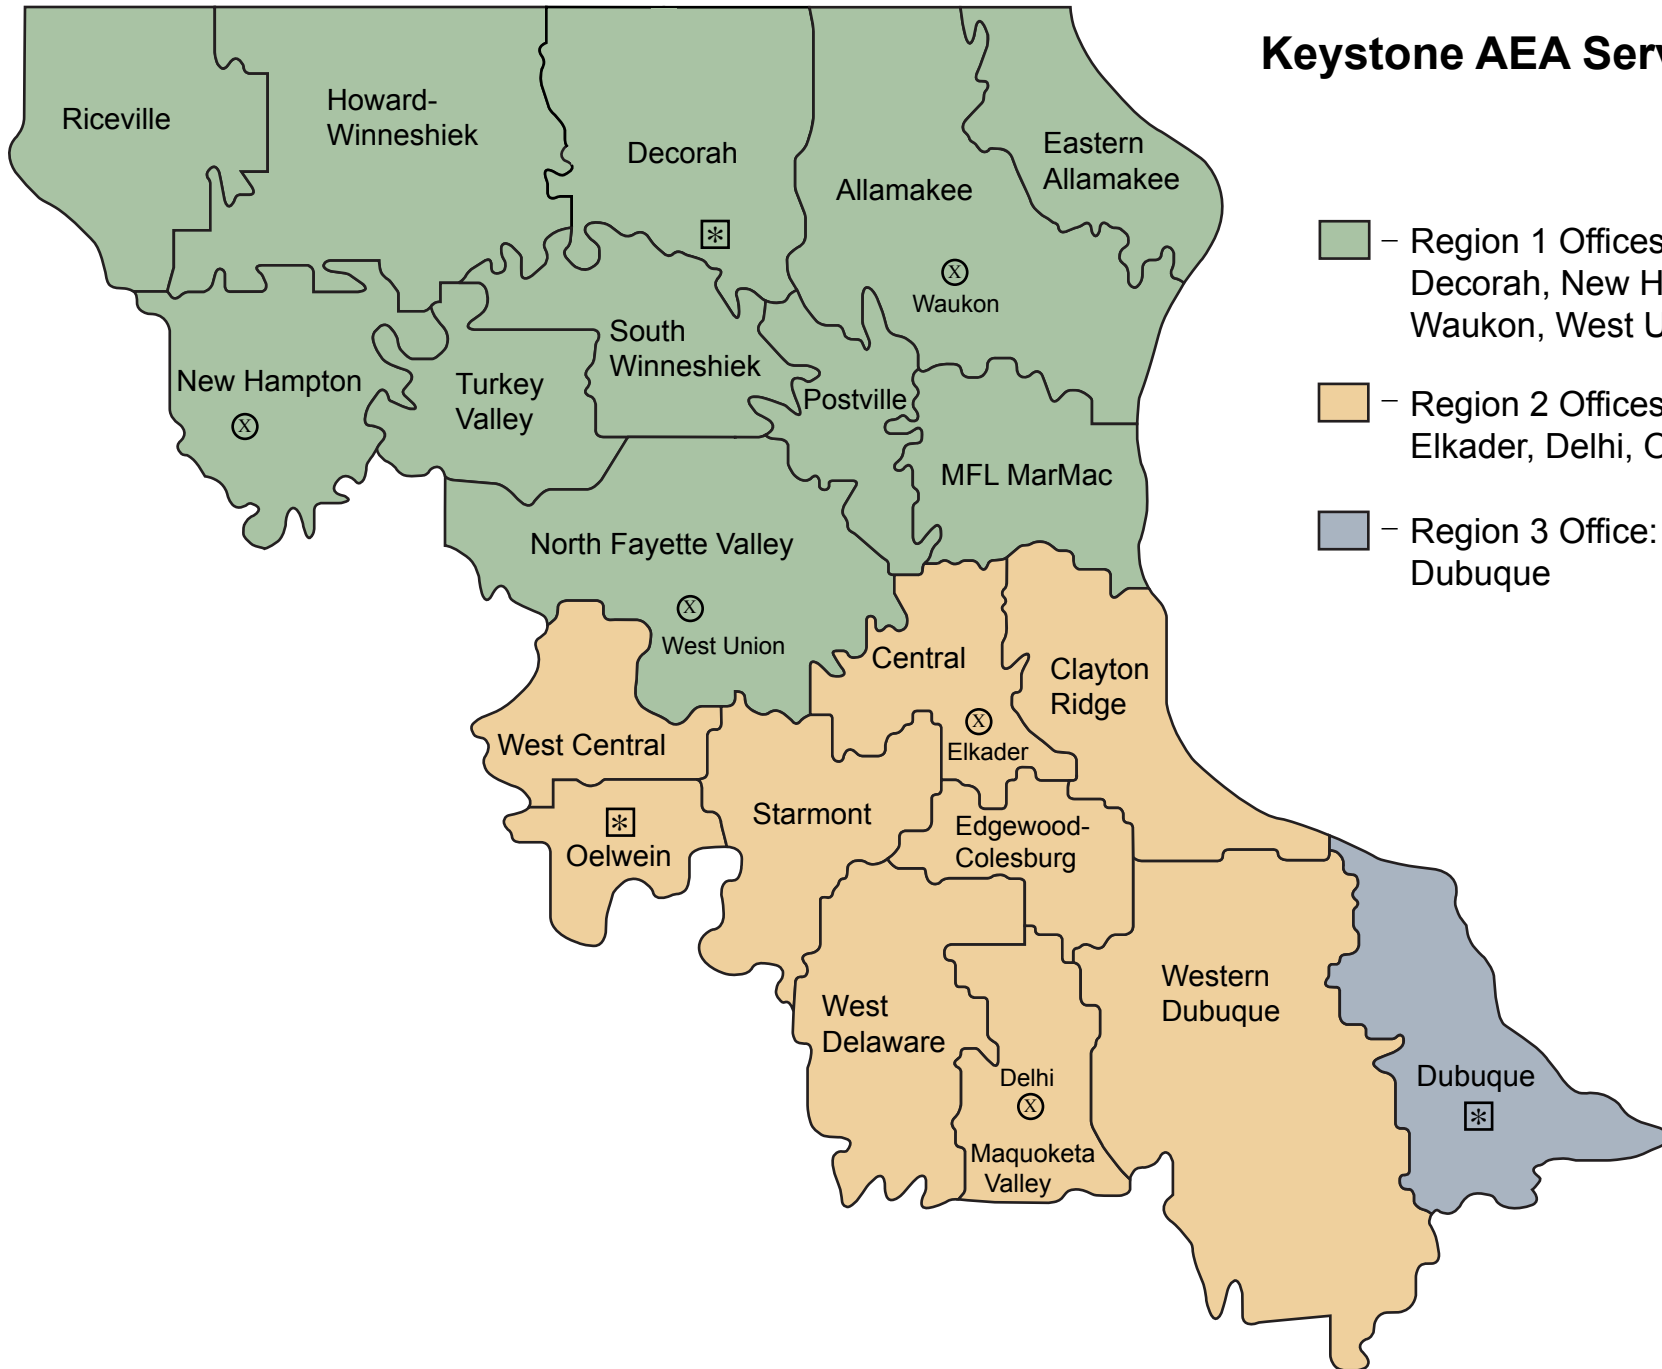

# Keystone AEA Service Areas

-  – Region 1 Offices:  
Decorah, New Hampton,  
Waukon, West Union
-  – Region 2 Offices:  
Elkader, Delhi, Oelwein
-  – Region 3 Office:  
Dubuque