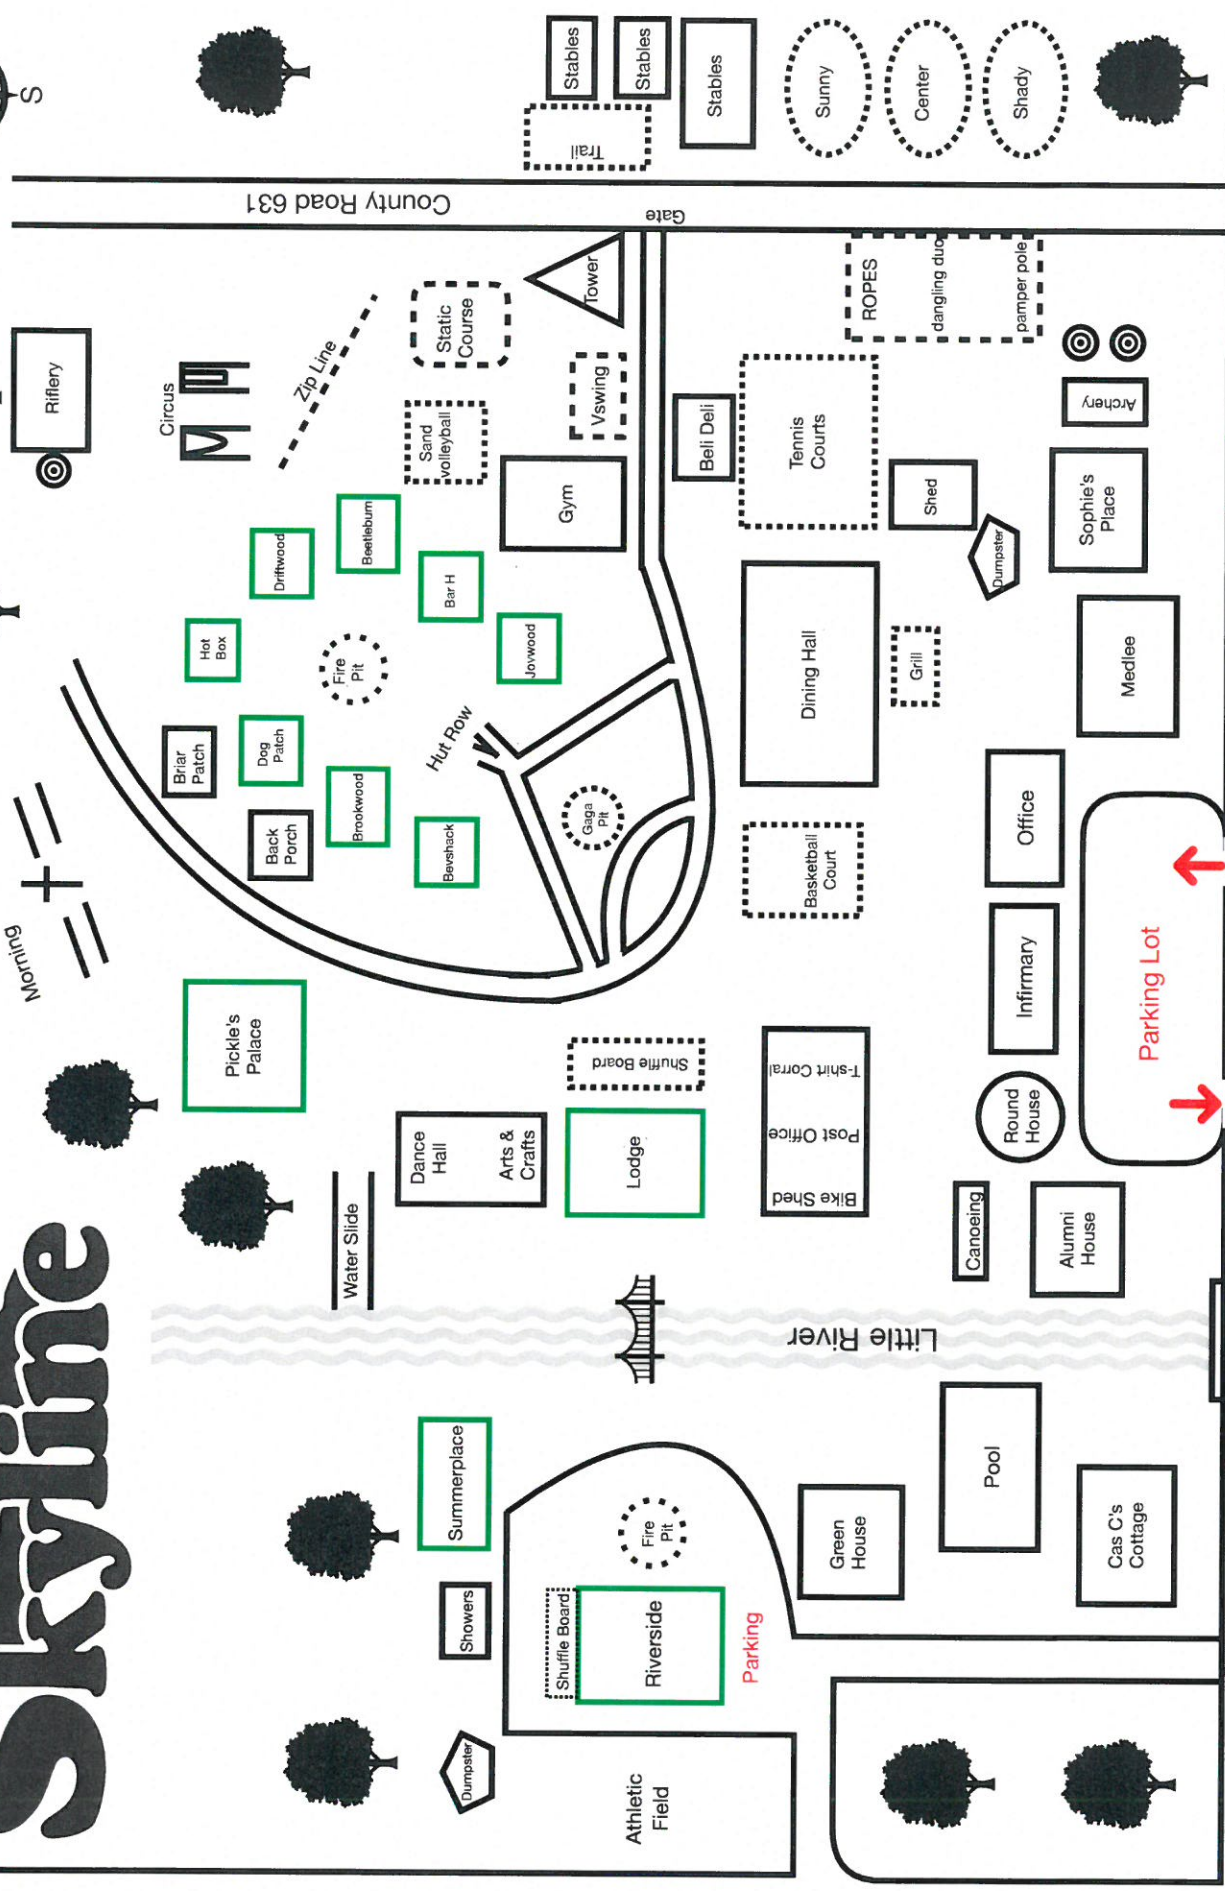

# CAMP Skyline

Little River

County Road 631

AL HWY 117

Bridge

Gate

Gate