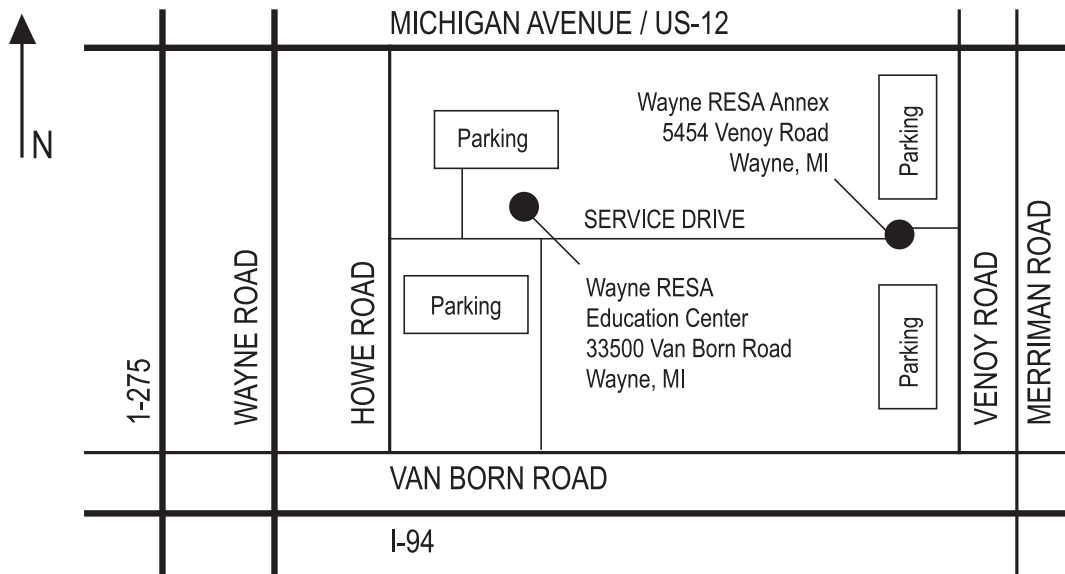

# Getting to Wayne RESA

Map is not to scale. RESA complex is enlarged to show detail.

## I-275 South:

Exit at Michigan Avenue East (Exit #22) and turn left. Go 4 miles to Wayne Road and turn right. Go 1 mile to Van Born and turn left. **Education Center** parking area is on the left just past the stop light at Howe Road. To reach the **Annex**: Remain on Van Born; turn left at second stop light onto Venoy Road. Annex parking area is on the left side of Venoy.

## I-275 North:

Exit at Ecorse Road East (Exit #20) and turn right. Go 4 miles to Wayne Road and turn left. Go 1 mile to Van Born and turn right. **Education Center** parking area is on the left just past the stop light at Howe Road. To reach the **Annex**: Remain on Van Born; turn left at second stop light onto Venoy Road. Annex parking area is on the left side of Venoy.

## I-94 Westbound:

Exit at Merriman Road North (Exit #198) and turn right. Go 3 miles to Van Born Road and turn left. To reach the **Annex**, stay on Van Born for 1 mile to Venoy Road and turn right. The Annex parking area is on the left side of Venoy. To reach the **Education Center**, remain on Van Born past Venoy Road. Education Center parking area is 1/4 mile past Venoy on the right.