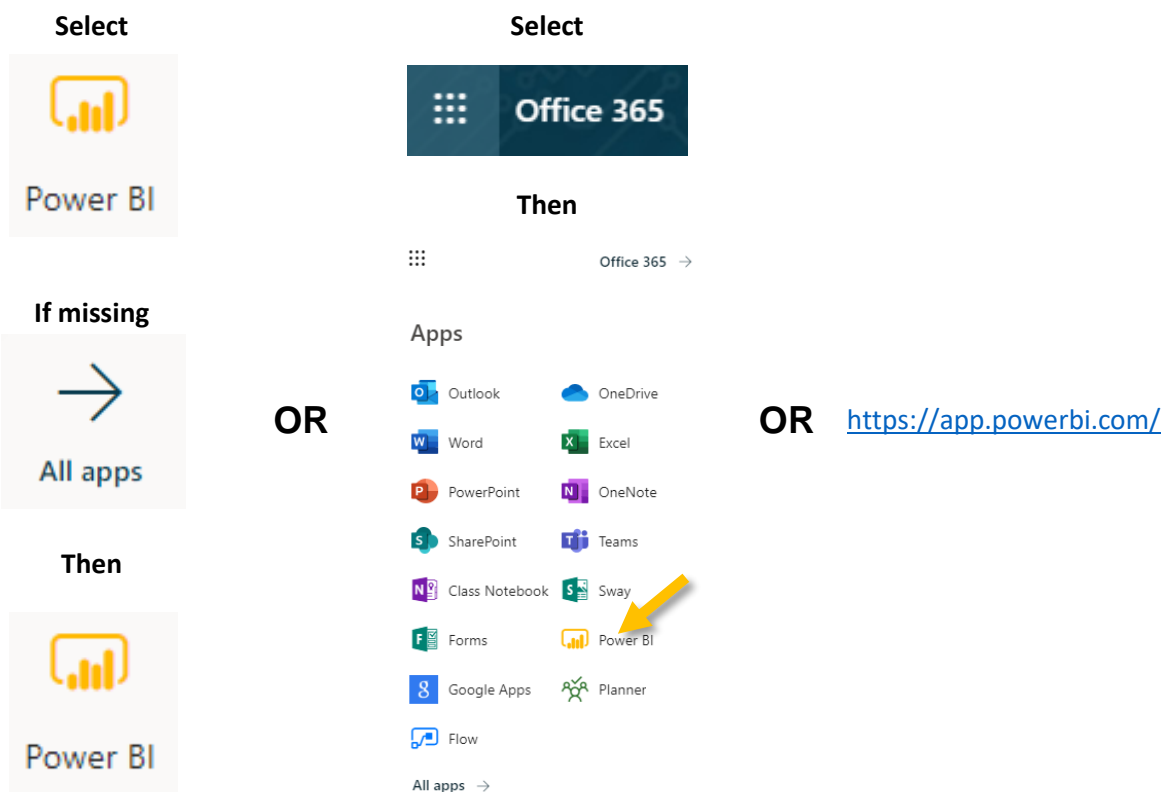

What is Power BI?

Microsoft PowerBI allows for interactive exploration of datasets. These reports may utilize charts, graphs, tables, or other visualizations to help you discover the story your data is telling.

How to access your Power BI report

Step 1

Using a browser* login to Microsoft Office 365 (<https://login.microsoftonline.com>)