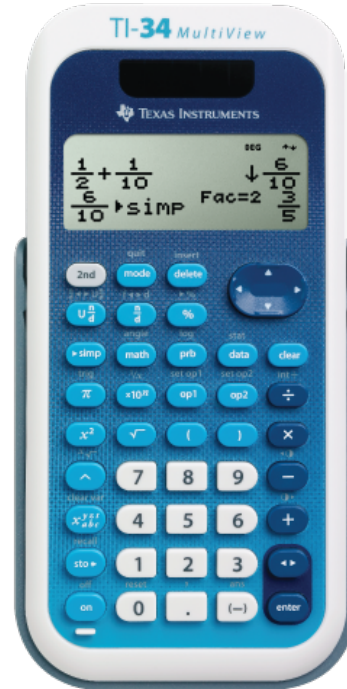

The School District of Haverford Township  
**Haverford Middle School**  
 1701 Darby Road  
 Havertown, PA 19083

September 2019

Dears Parents,

We are offering students the ability to purchase a new TI-34 MULTI-VIEW calculator for use at home. This calculator will be the same one that students use in class on a daily basis.

Here are some benefits of the TI-34 MULTIVIEW calculator:

- Four line view screen to allow students to see previous work
- Has all necessary functions for homework assignments
- Excellent for grades 6-8 (This calculator is not recommended for the 8<sup>th</sup> grade 1A math class)
- Permitted for use on the PSSA
- **\$20.00**