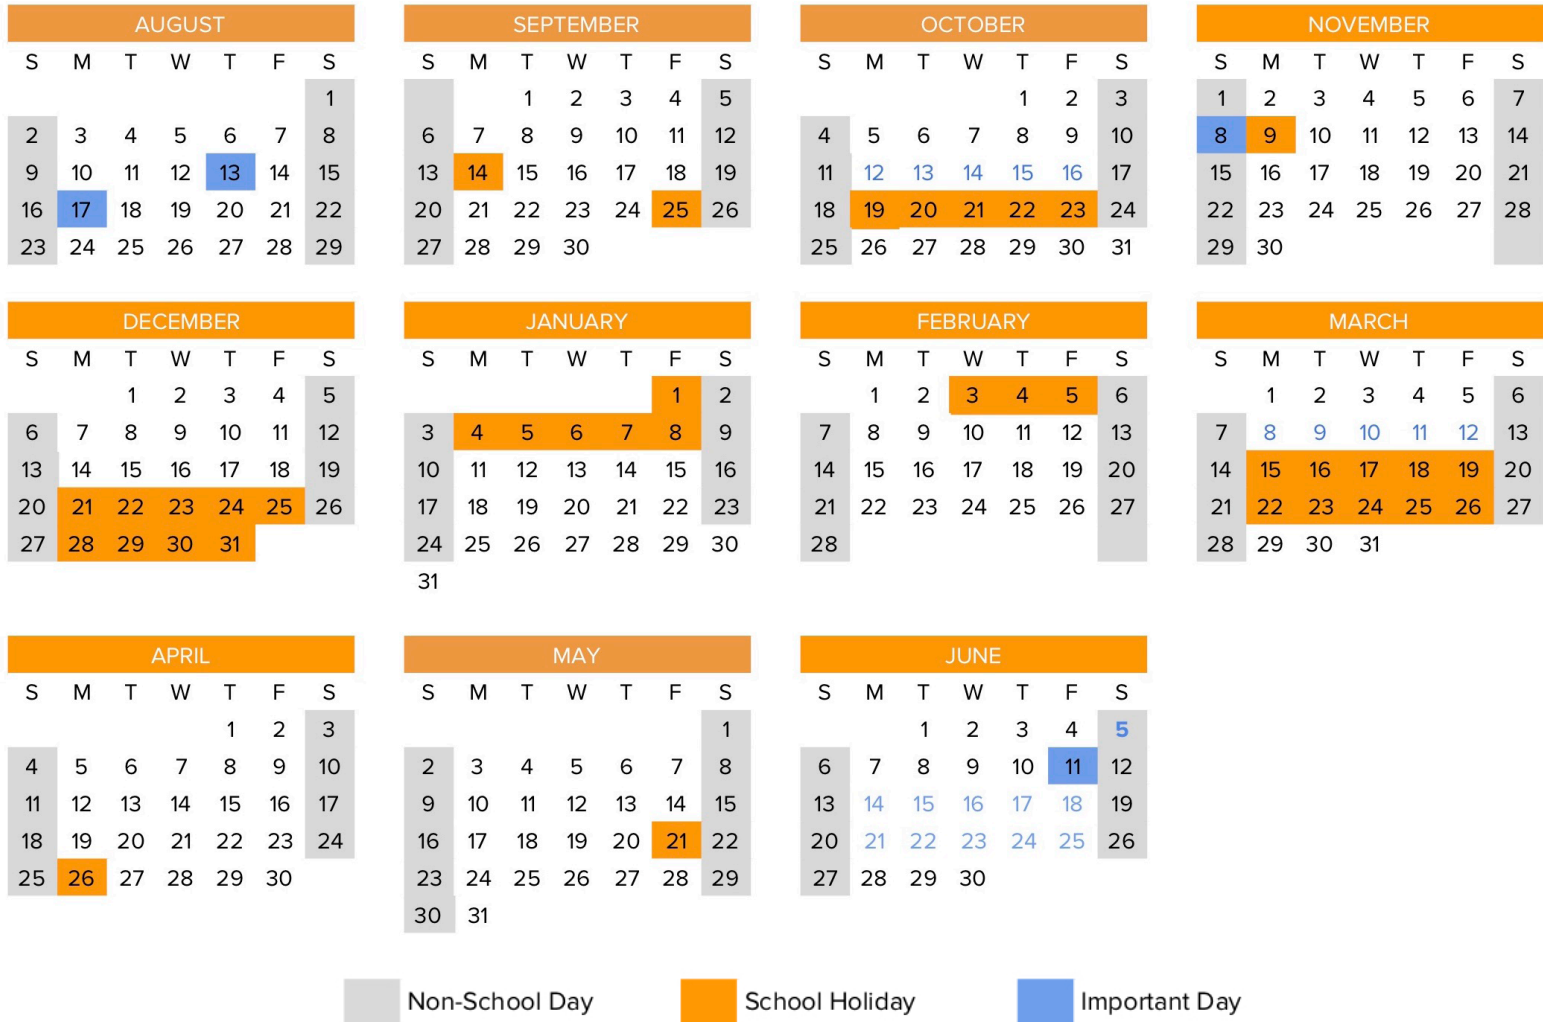

## Key Dates 2020-2021

August 13, 2020	New Family Orientation Day	February 3 - 4, 2021	School Holidays for Students (PD Days for Staff)
August 17, 2020	First Day of School	February 5, 2021	School Holiday
September 14, 2020	School Holiday	March 8 - 12, 2021	Expedition Week for Grades 10 & 11
September 25, 2020	School Holiday for Students (PD Day for Staff)	March 15 - 26, 2021	School Holiday - Spring Break
October 12 - 16, 2020	Expedition Week for Grades 6 - 9	April 26, 2021	School Holiday
October 19 - 23, 2020	School Holiday - Autumn Break	May 21, 2021	School Holiday
November 8, 2020	Food Fair	June 5, 2021	High School Graduation
November 9, 2020	School Holiday (Food Fair Clean-up Day)	June 11, 2021	Last Day of School (2020-21 School Year Ends)
November 12, 2020	Annual General Meeting 2020	June 14 - 25, 2021	YIS Summer Programs
December 21, 2020 - January 8, 2021	School Holiday - Winter Break		