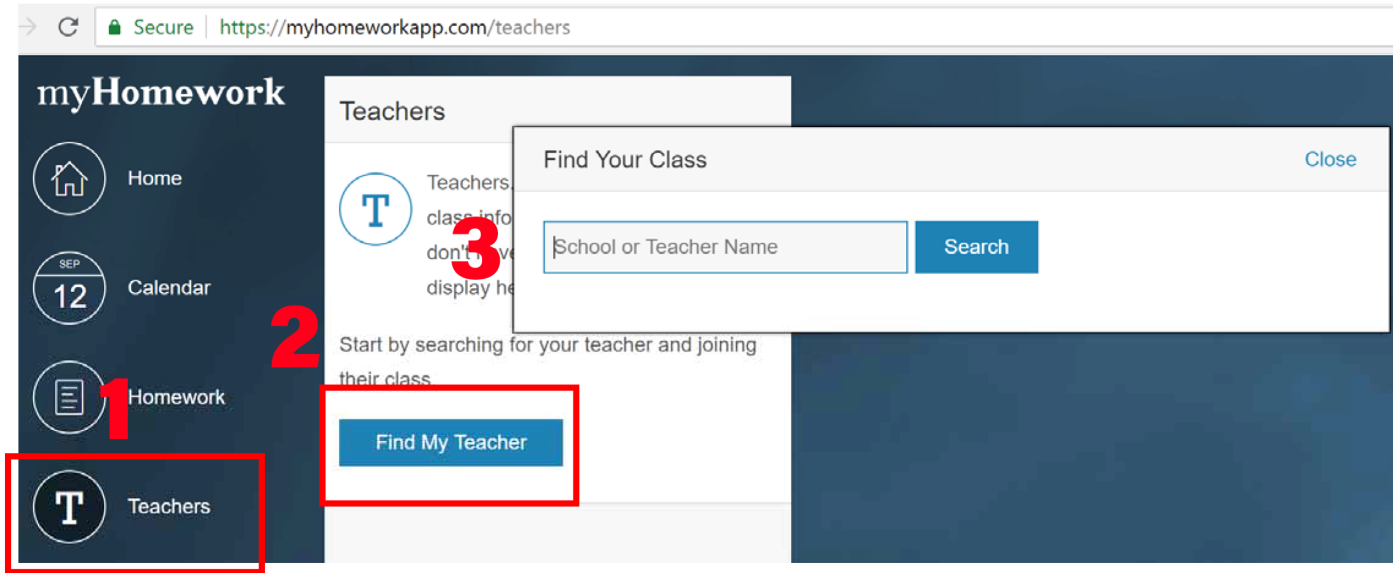

Parents can create a MyHomework ID to view their student's assignments.

Go to www.myhomeworkapp.com and follow the instructions to create a new ID and password.

1. Click on 'Teachers'
2. Click on 'Find My Teachers'
3. Search by the teacher name or type in 'Incarnate Word Academy' to view a list of IWA teachers.