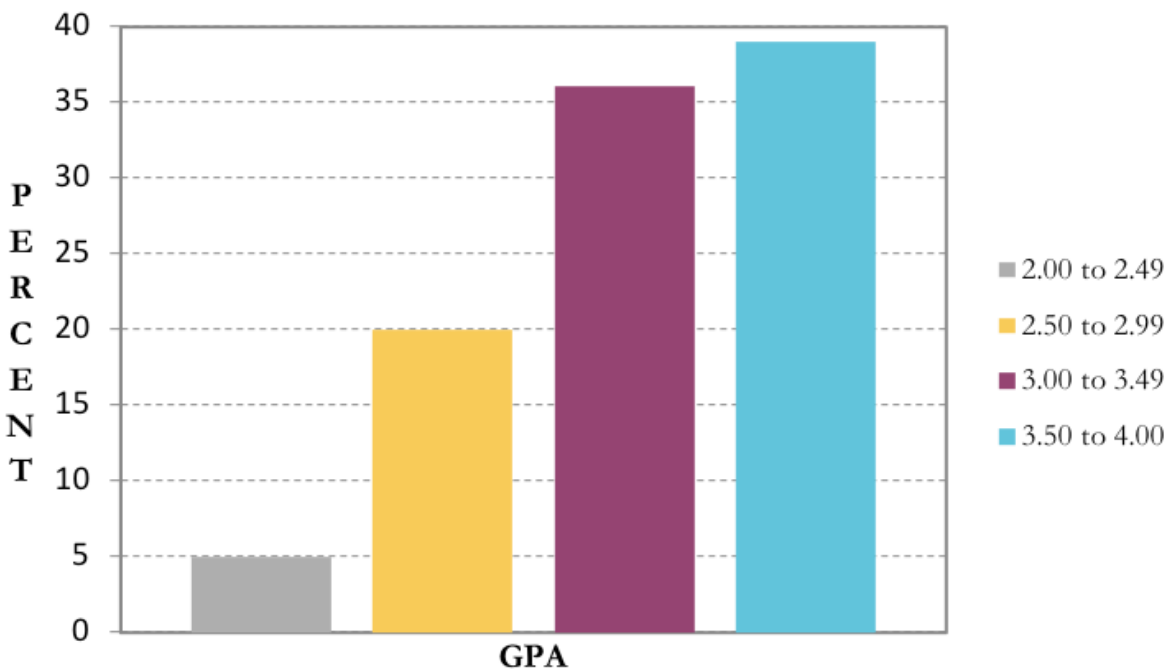

STATISTICS FOR THE CLASS OF 2020

TOTAL MEMBERSHIP OF CLASS OF 2019 = 87

(3 new seniors and 19 post-graduates)

ACADEMIC AVERAGES

Class rank is not computed because of the number of students who enter from other schools for one or two years as well as having a small class where a small difference in grade point average often represents a significant difference in rank.

All reported data includes the scores of all students in that cohort, regardless of citizenship or first language.

SAT-I Mean: Class of 2020 Test Summary

EBRW 574 Math 593

Middle Fifty Percent:

EBRW 495-645 Math 510-690

JUNIOR YEAR GPA AVERAGE FREQUENCY

(Class of 2020: 65 students)

Junior Year GPA Distribution