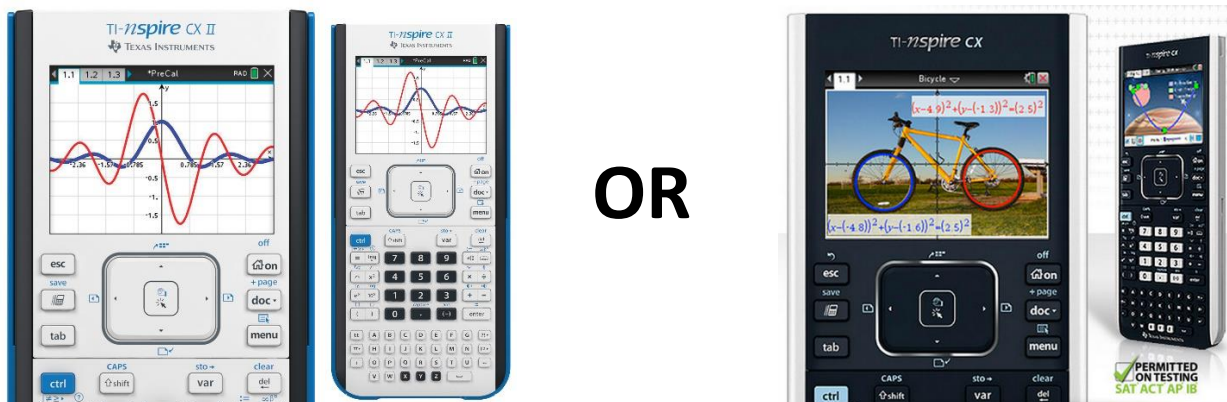

Calculator for Algebra and Math 8:

TI-Nspire CX non-CAS
or
TI-Nspire CX II Handheld non-CAS

The TI-Nspire™ CX handheld is a robust, hands-on learning tool that satisfies math and science curriculum needs from middle school through college.