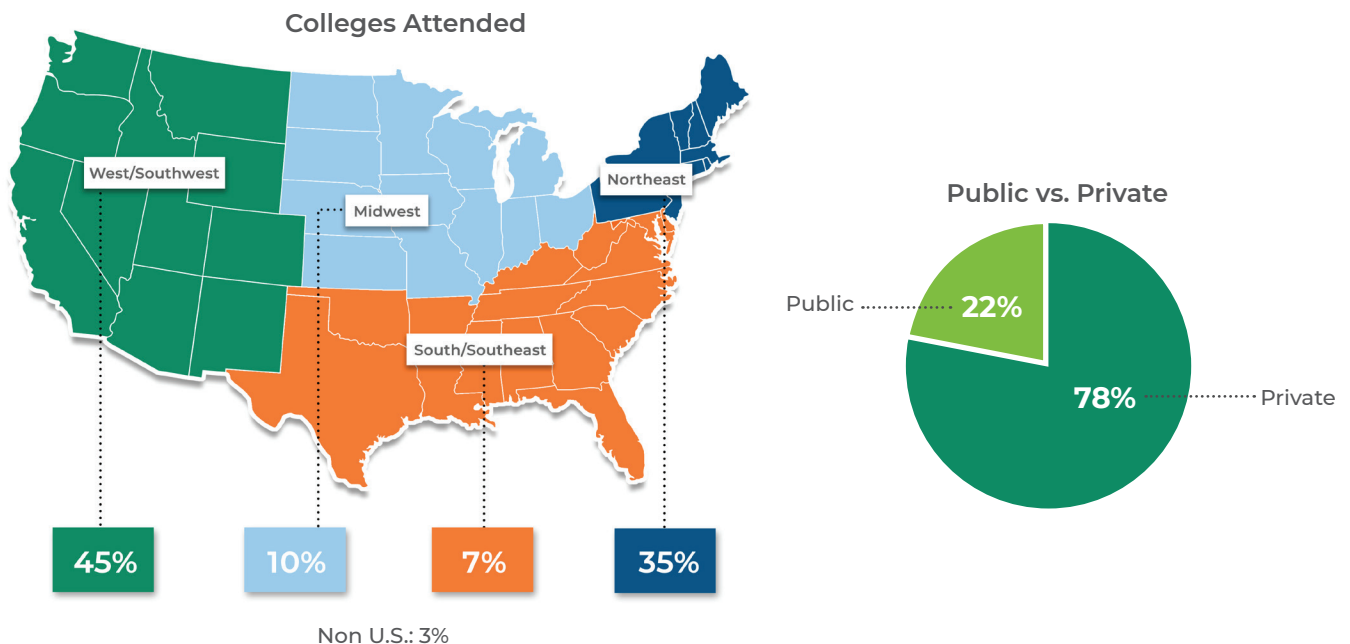

College Counseling Program

For more information, visit:
oes.edu/college

The Oregon Episcopal School college counseling team works closely with students as they search for colleges in which they will thrive. Encouraging them to take ownership of the experience, we combine individualized advice with programs and resources designed to help students—and their families—navigate the search and application phases in a thoughtful manner.

Throughout high school, we provide guidance, perspective, and timely information intended to demystify the process and encourage wise choices. Underpinning our approach is a desire to have students make the most of their high school experience in a healthy, balanced manner.

COLLEGE NIGHTS FOR PARENTS

We offer workshops for parents, tailored by grade level, to learn about the college search process, and a presentation on financing college.

COLLEGE ATTENDANCE

Graduates of OES attend an impressive array of colleges throughout the United States and internationally. OES has an excellent, well-established reputation with colleges across the country and hosts visits from over 130 college representatives each year.