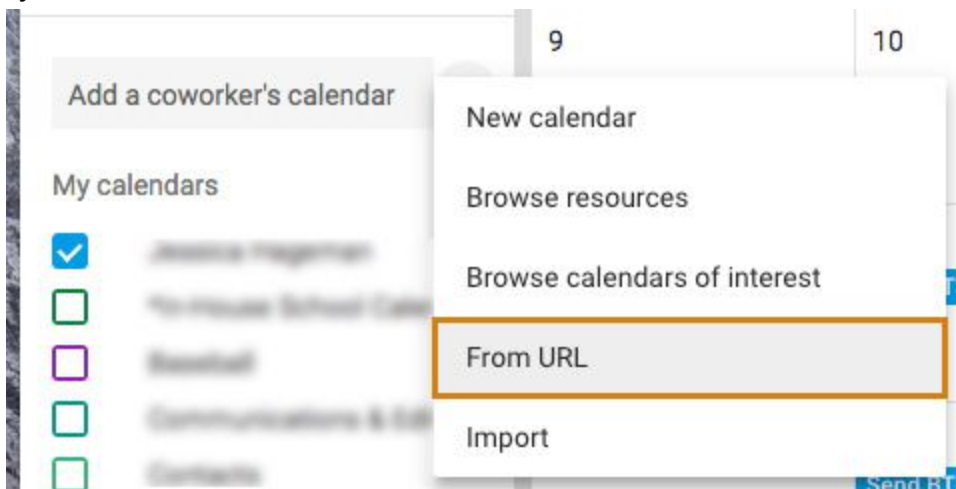

### Calendar Feeds

Hover over the ICAL icons for subscription options.

Copy the following URL for the All Calendars feed:  
[https://www.sacredsf.org/cf\\_calendar/feed.cfm?type=ical&feedID=A6C6](https://www.sacredsf.org/cf_calendar/feed.cfm?type=ical&feedID=A6C6)

All **Public** calendars on this page. ICAL

All School Events ICAL

Gr. 5–8 Events ICAL

Gr. K–4 Events ICAL

High School Events ICAL

Close

In your **Google Calendar** tab navigate to **Other calendars**, select the down arrow and select **Add by URL**.

Paste the URL into the pop-up window and click **Add Calendar**. The calendar should show up right away.