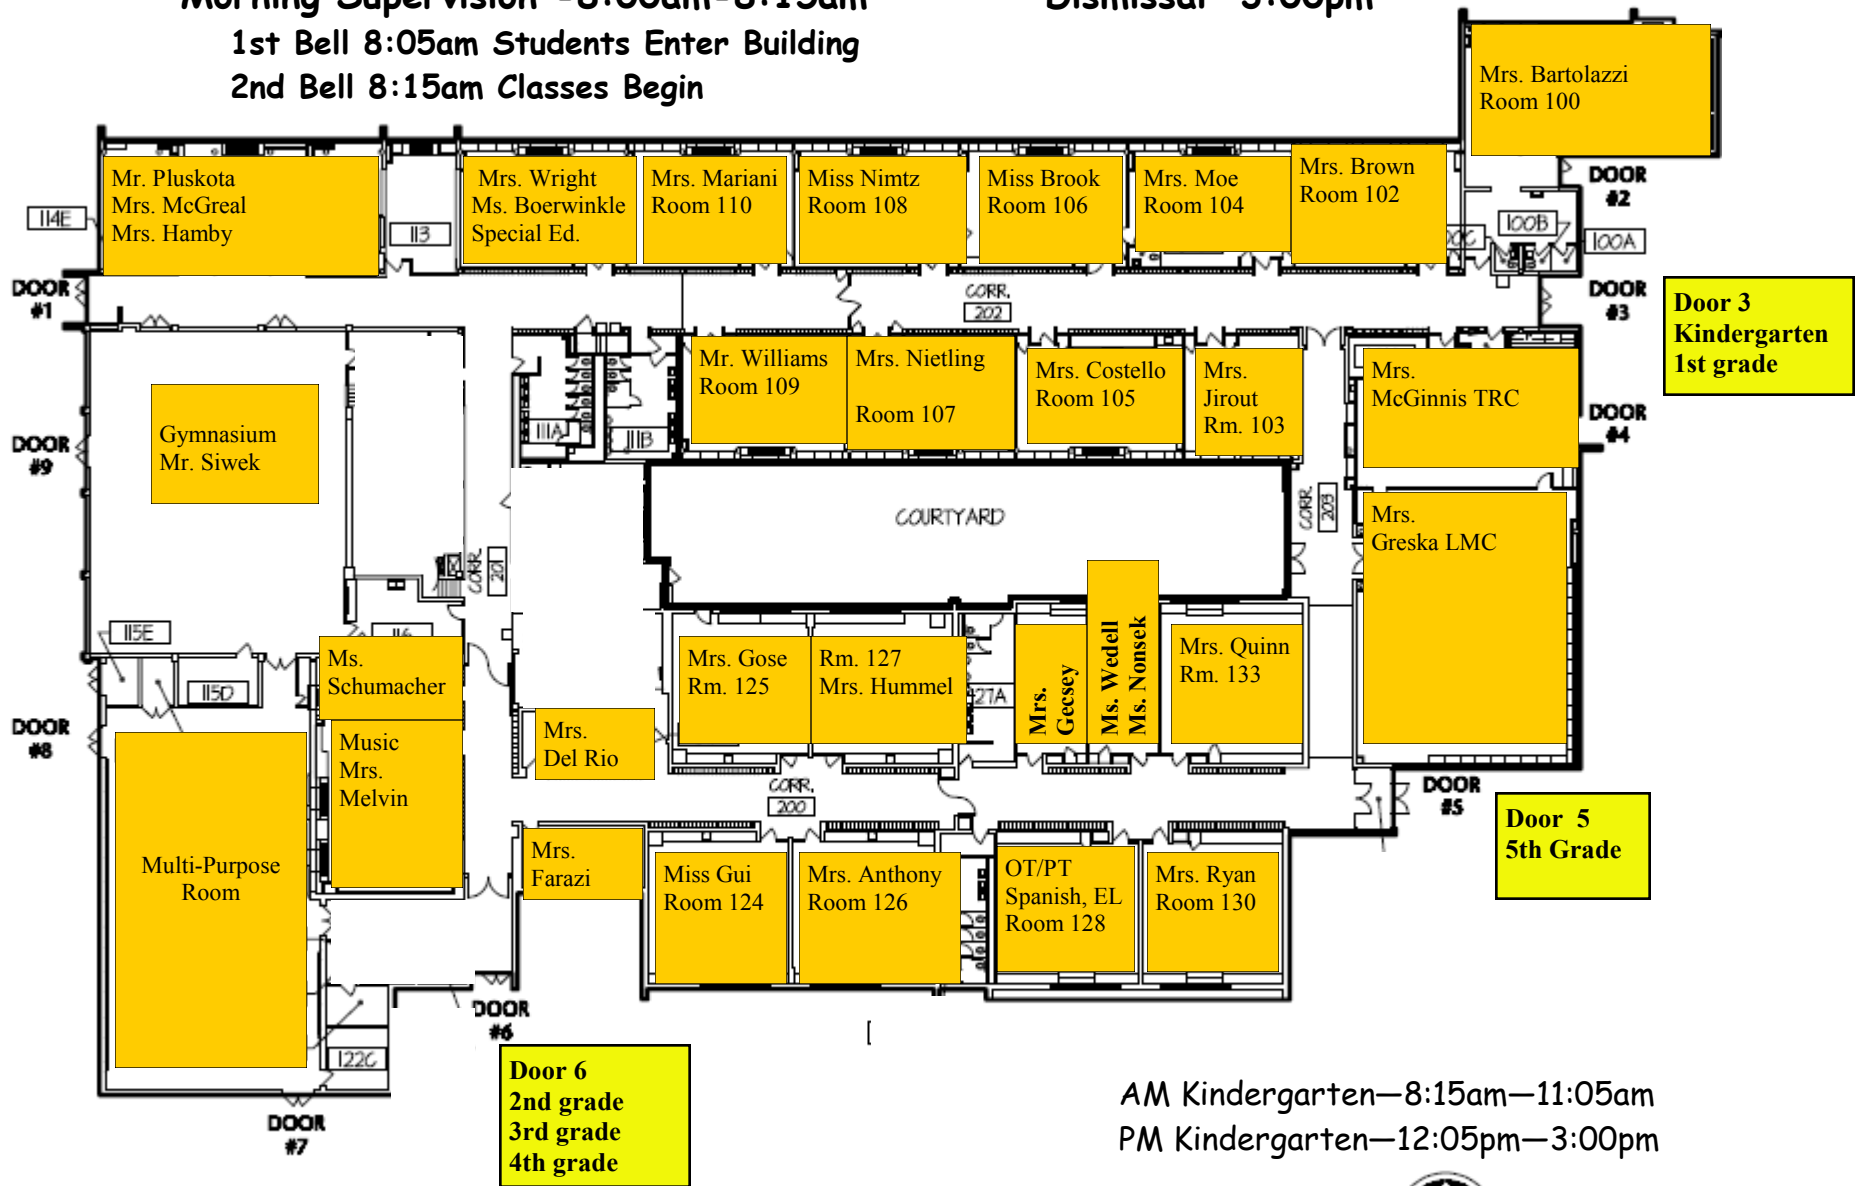

# Arrival / Dismissal Map 2019-2020

Morning Supervision -8:00am-8:15am

Dismissal-3:00pm

1st Bell 8:05am Students Enter Building

2nd Bell 8:15am Classes Begin

## EDISON FLOOR PLAN