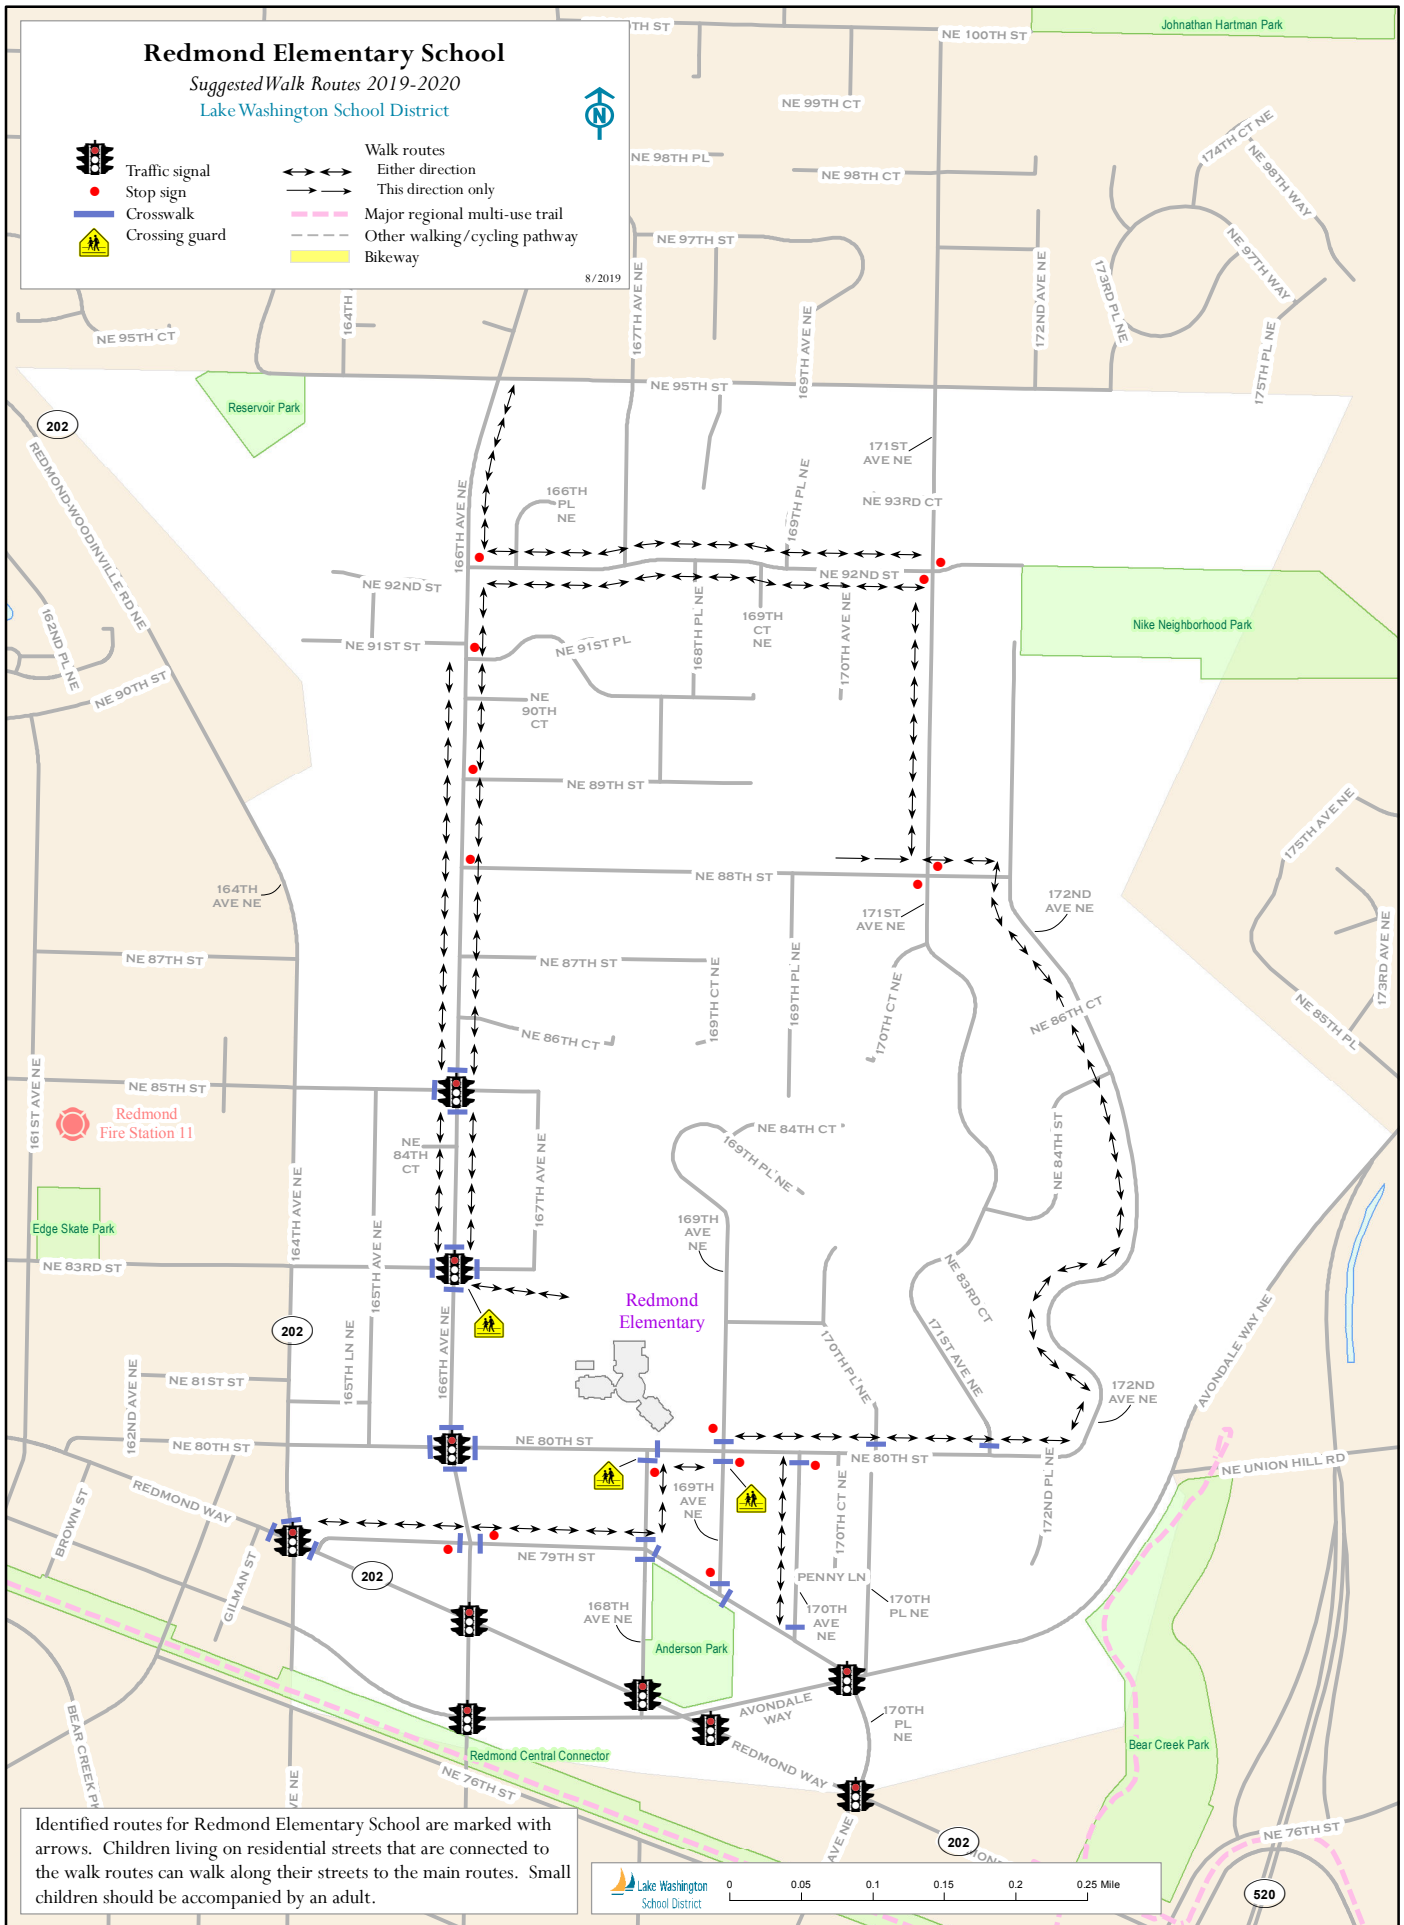

Redmond Elementary School

Suggested Walk Routes 2019-2020
Lake Washington School District

Walk routes
 ↔ Either direction
 → This direction only
 --- Major regional multi-use trail
 - - - Other walking/cycling pathway
 █ Bikeway

8/2019

Identified routes for Redmond Elementary School are marked with arrows. Children living on residential streets that are connected to the walk routes can walk along their streets to the main routes. Small children should be accompanied by an adult.