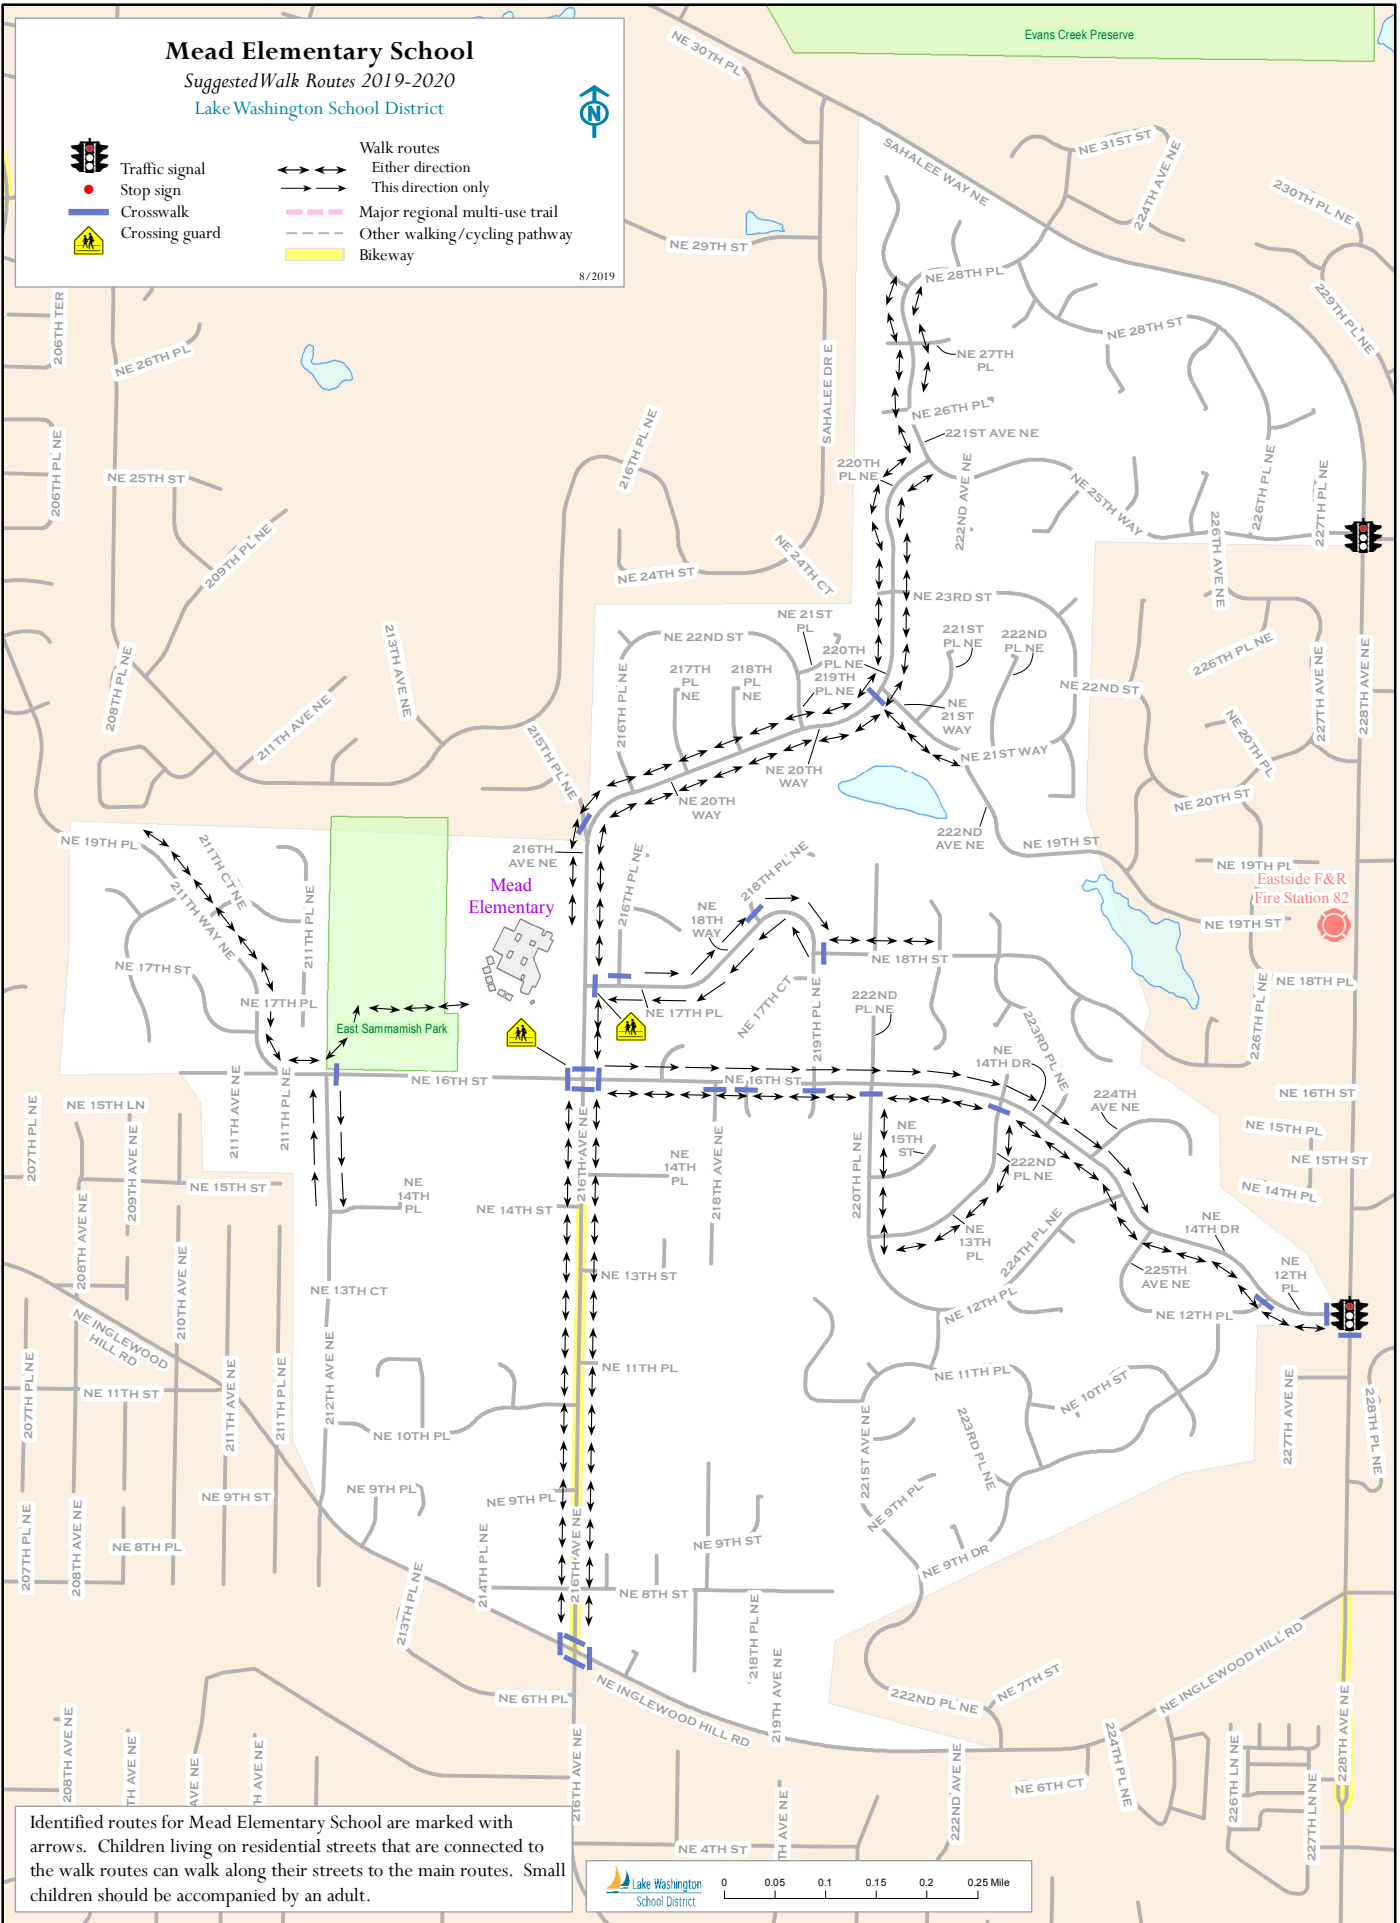

Mead Elementary School

Suggested Walk Routes 2019-2020

Lake Washington School District

Traffic signal

Stop sign

Crosswalk

Crossing guard

Walk routes

↔ Either direction

→ This direction only

— Major regional multi-use trail

- - - Other walking/cycling pathway

█ Bikeway

8/2019

Identified routes for Mead Elementary School are marked with arrows. Children living on residential streets that are connected to the walk routes can walk along their streets to the main routes. Small children should be accompanied by an adult.