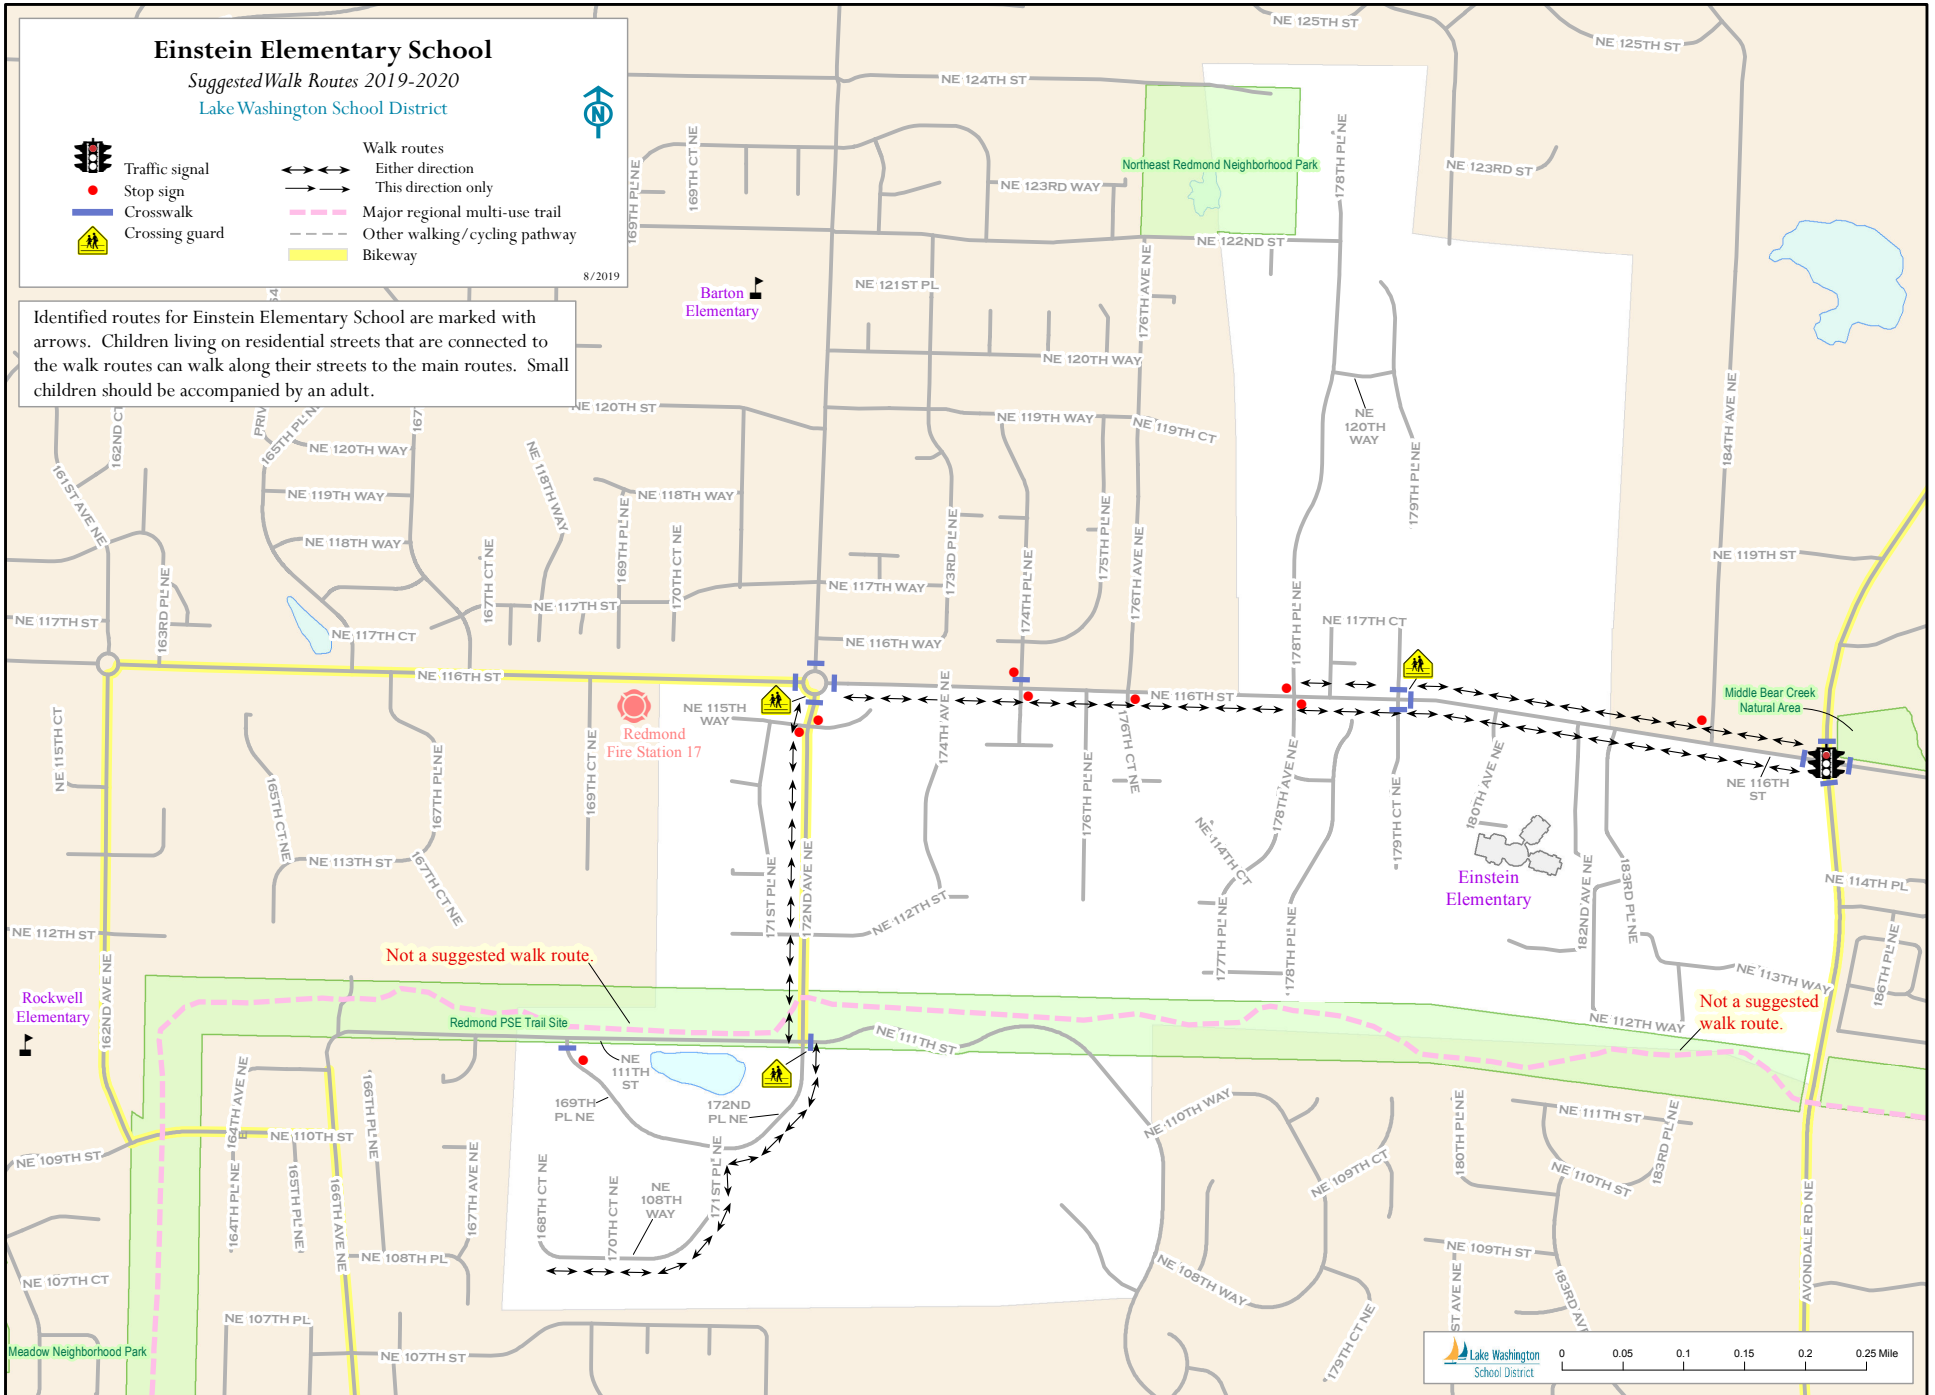

Einstein Elementary School

Suggested Walk Routes 2019-2020
Lake Washington School District

- | | | | |
|---|----------------|---|--------------------------------|
|  | Traffic signal |  | Walk routes |
|  | Stop sign |  | Either direction |
|  | Crosswalk |  | This direction only |
|  | Crossing guard |  | Major regional multi-use trail |
| | |  | Other walking/cycling pathway |
| | |  | Bikeway |

8/2019

Identified routes for Einstein Elementary School are marked with arrows. Children living on residential streets that are connected to the walk routes can walk along their streets to the main routes. Small children should be accompanied by an adult.

Not a suggested walk route.

Not a suggested walk route.