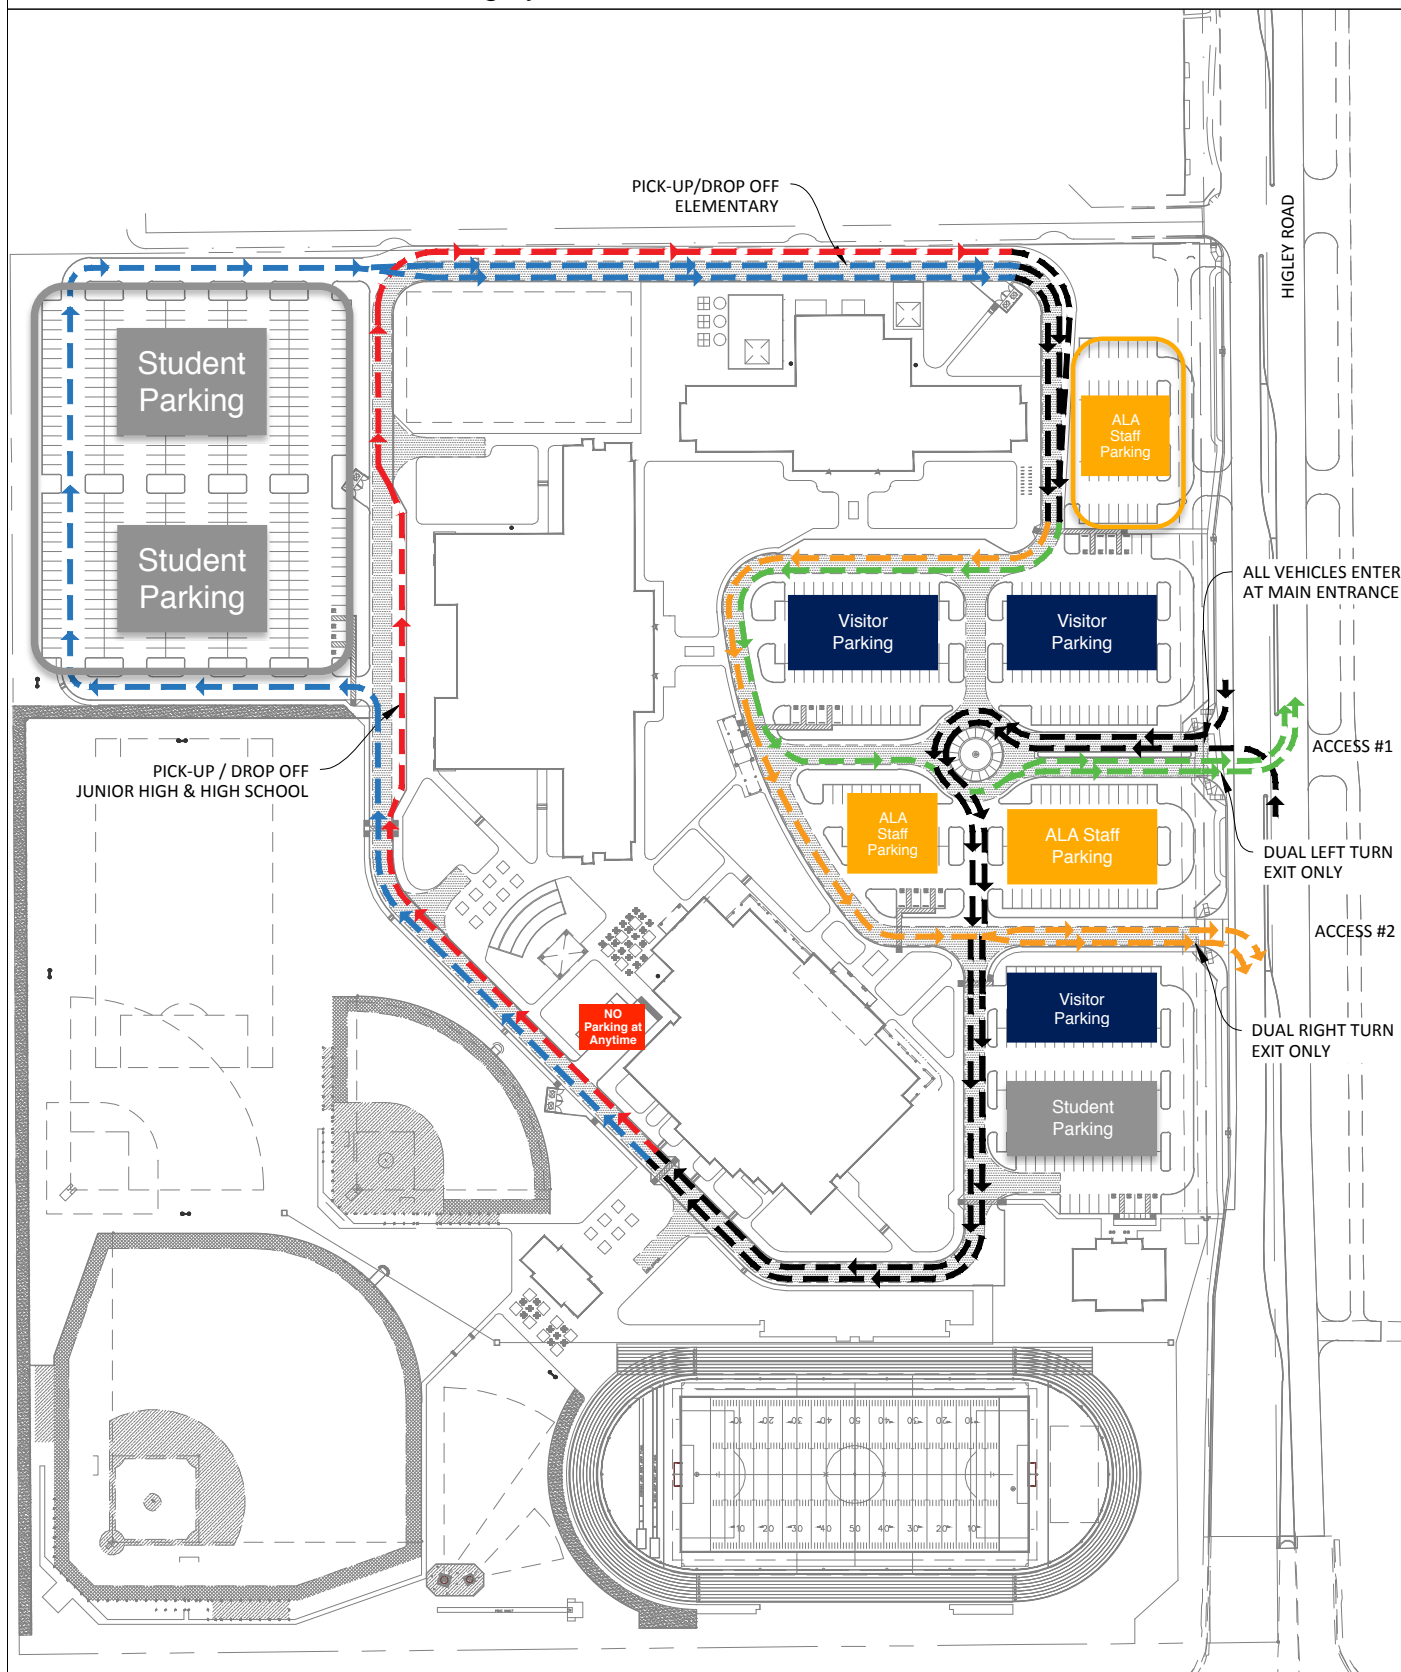

Higley ALA - Traffic Circulation Plan

LEGEND

- - EXITING LANE TO MAKE LEFT TURN TO GO NORTH ON HIGLEY
- - EXITING LANE TO MAKE RIGHT TURN TO GO SOUTH ON HIGLEY
- - JR. HIGH & HIGH SCHOOL PICK-UP & DROP OFF
- - ELEMENTARY PICK-UP & DROP OFF
- - ALL TRAFFIC