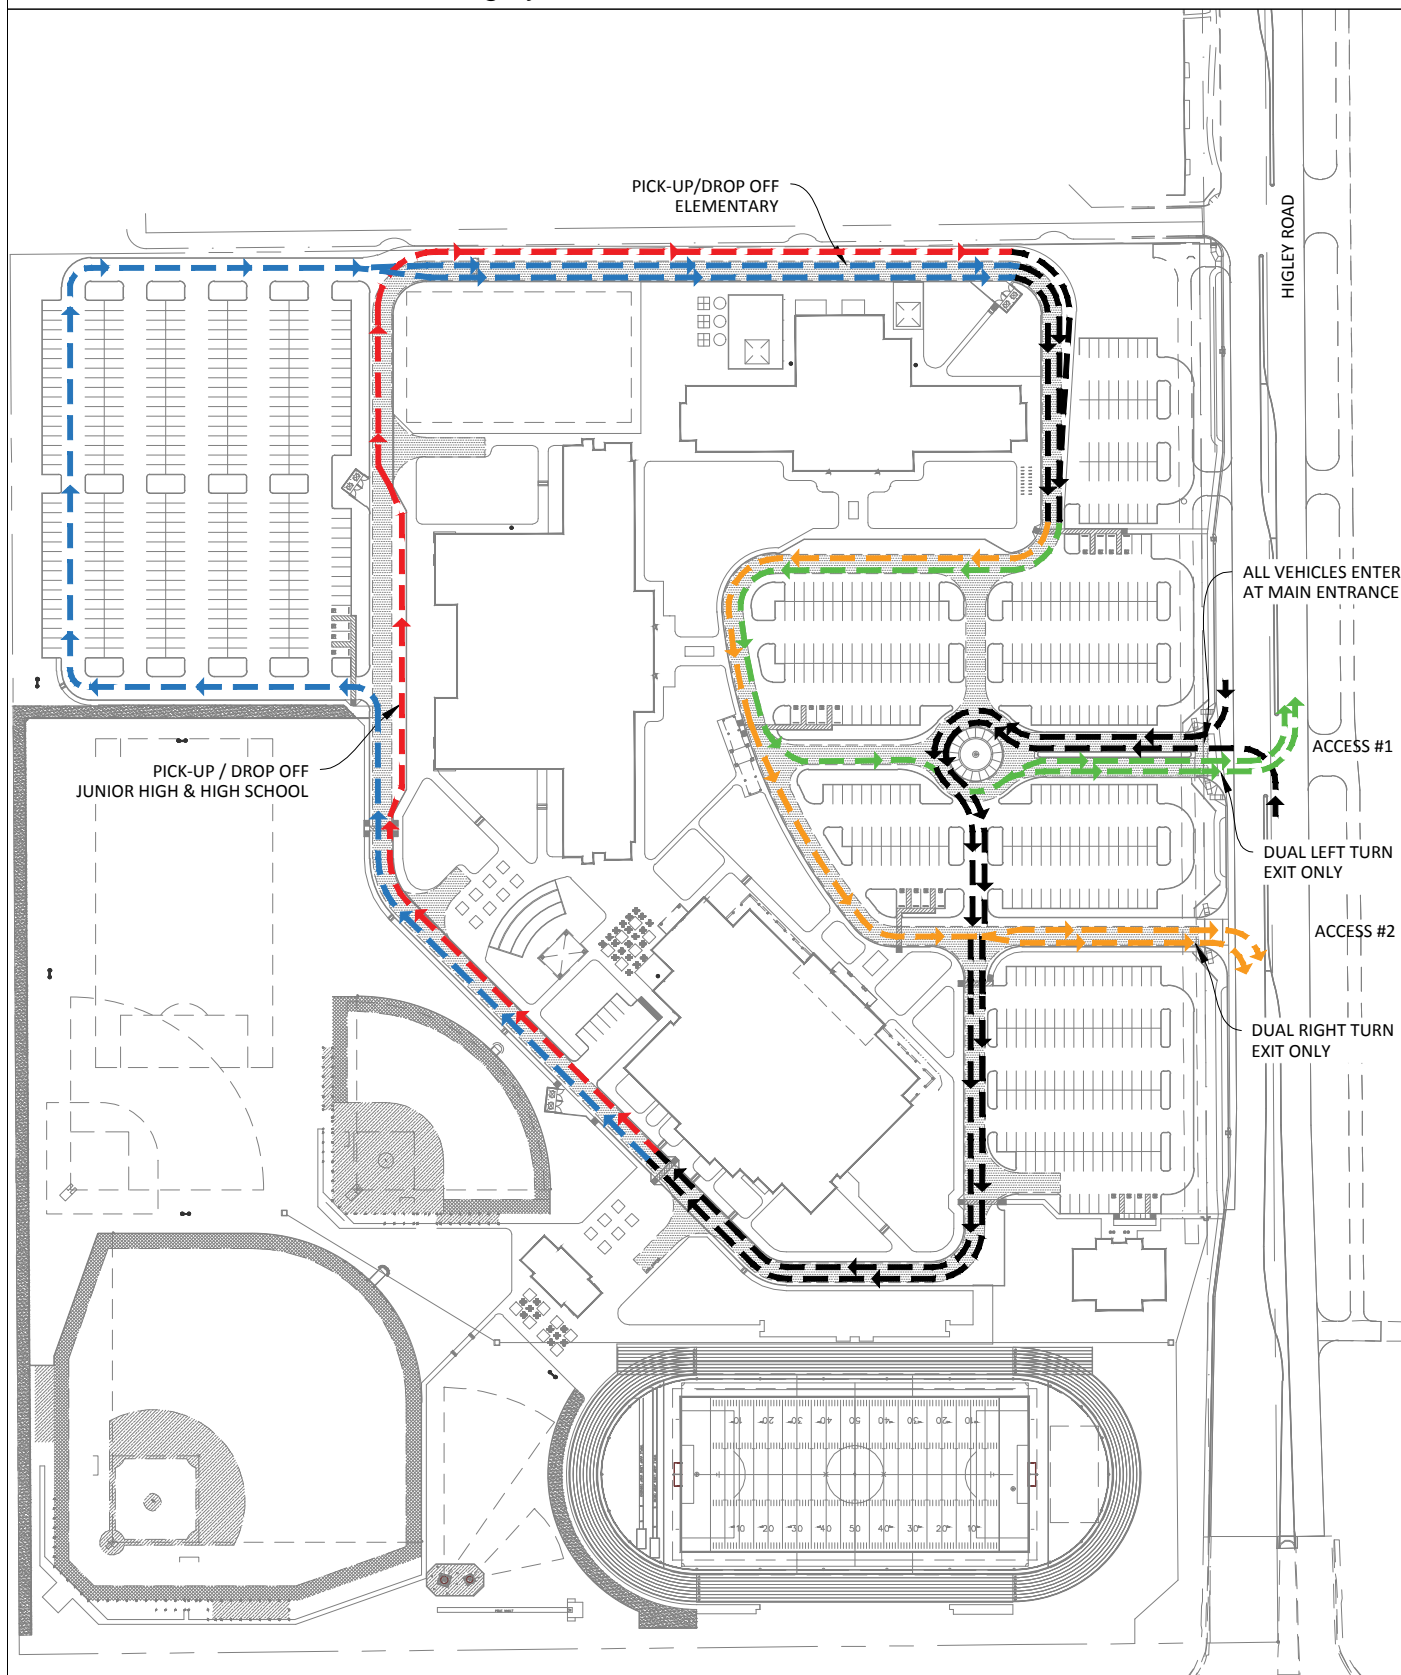

Higley ALA - Traffic Circulation Plan

LEGEND

- - EXITING LANE TO MAKE LEFT TURN TO GO NORTH ON HIGLEY
- - EXITING LANE TO MAKE RIGHT TURN TO GO SOUTH ON HIGLEY
- - JR. HIGH & HIGH SCHOOL PICK-UP & DROP OFF
- - ELEMENTARY PICK-UP & DROP OFF
- - ALL TRAFFIC