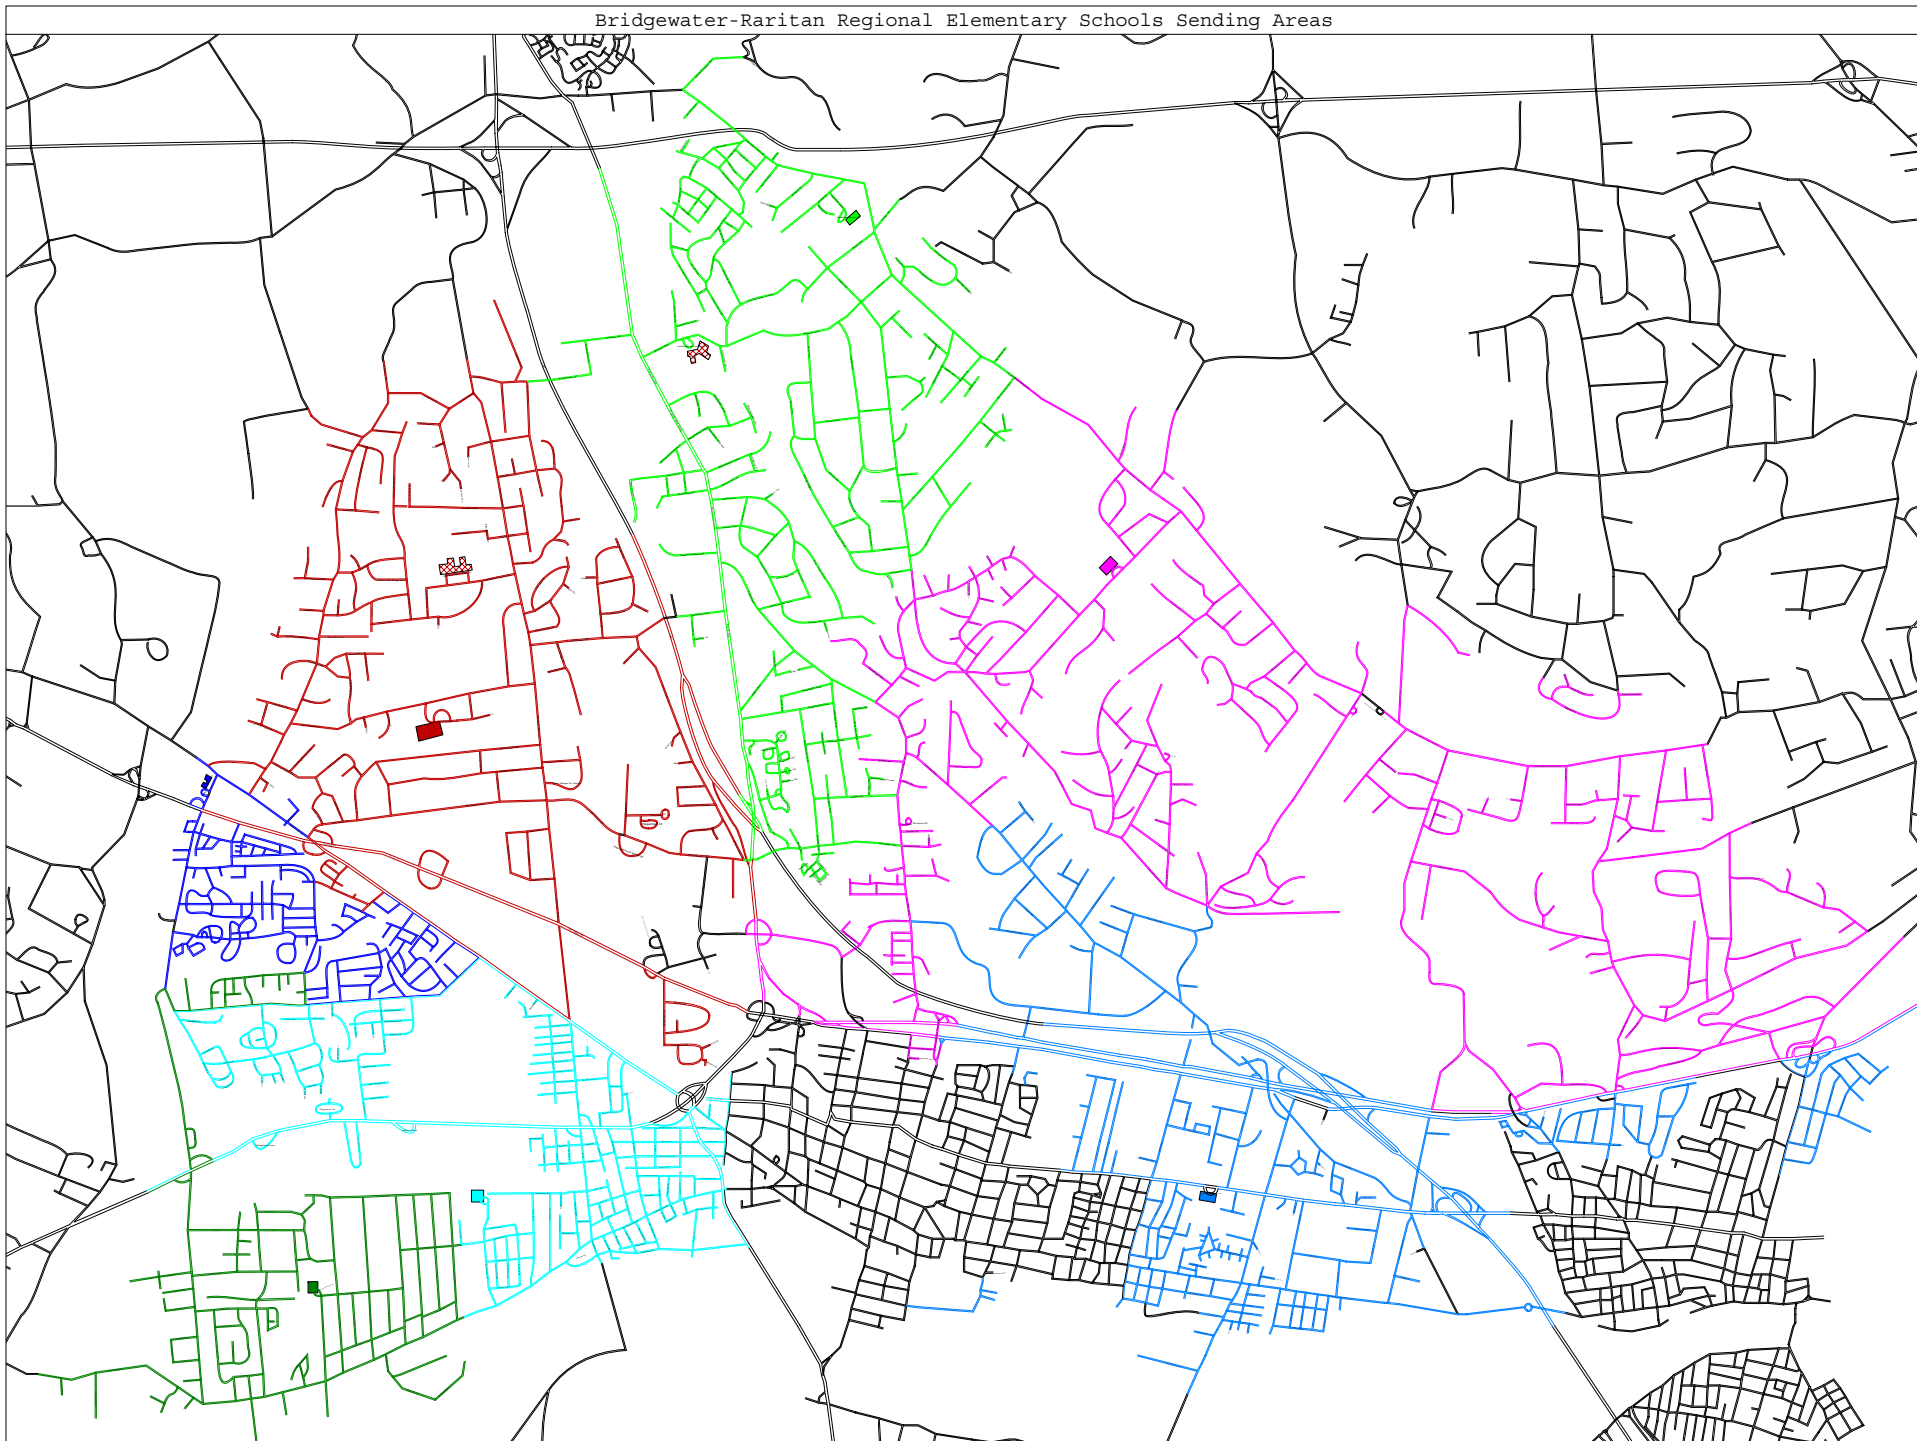

Bridgewater-Raritan Regional Elementary Schools Sending Areas

Legend for PDF Sending Area Map

Color	School	Grades	Phone	Fax
Blue	Adamsville	K – 4	908-526-6440	908-725-0610
Green	Bradley Gardens	K – 4	908-725-8444	908-725-0614
Pink	Crim	K – 4	908-231-1022	908-725-0640
Light Green	Hamilton	K – 4	908-575-0050	908-658-3431
Cyan	John F Kennedy	K – 4	908-231-1179	908-231-1050
Dark Blue	Milltown	K – 4	908-927-9510	908-927-9524
Brown	Van Holten	K – 4	908-231-1220	908-231-1065
Cyan, Green, Dark Blue, Brown	Eisenhower	5 – 6	908-231-0230	908-231-1079
Blue, Pink, Light Green	Hillside	5 – 6	908-231-1905	908-231-1083
All	Middle School	7 – 8	908-231-8661	908-575-0847
All	High School	9 – 12	908-231-8660	908-231-0467