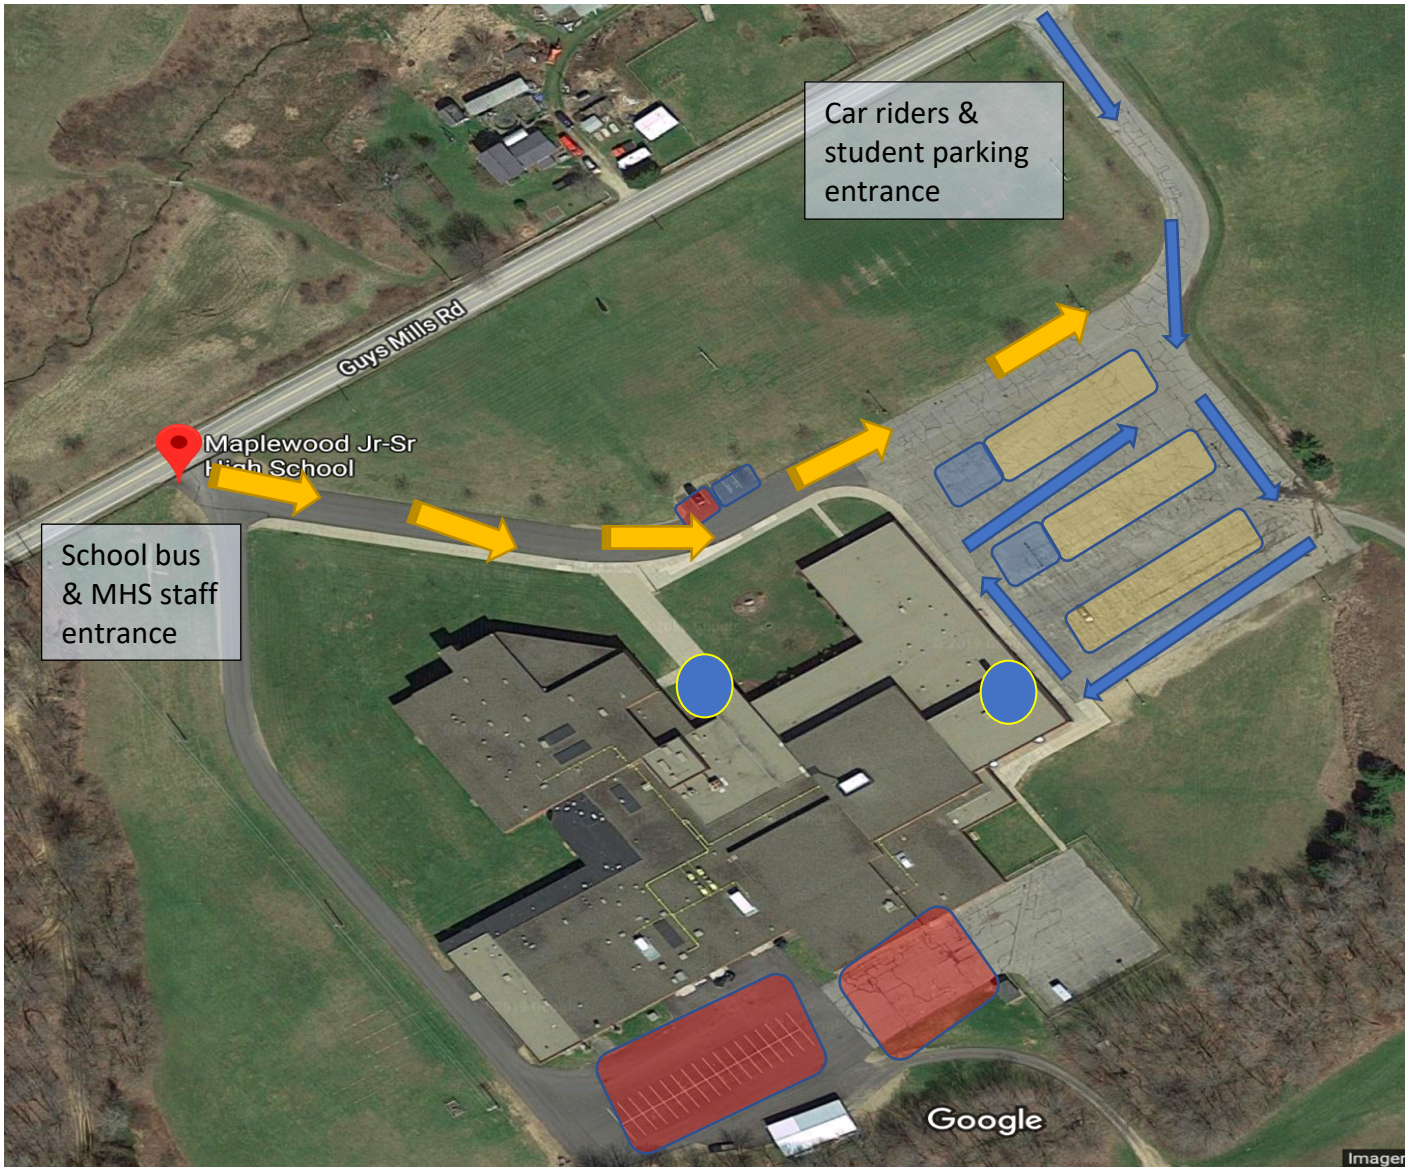

Maplewood High School - Traffic Flow & Parking Maps

AM/PM school bus traffic pattern 

AM/PM car rider pick-up & drop-off traffic pattern 

Student Entrances 

Visitor Parking 

Student Parking 

Staff Parking 