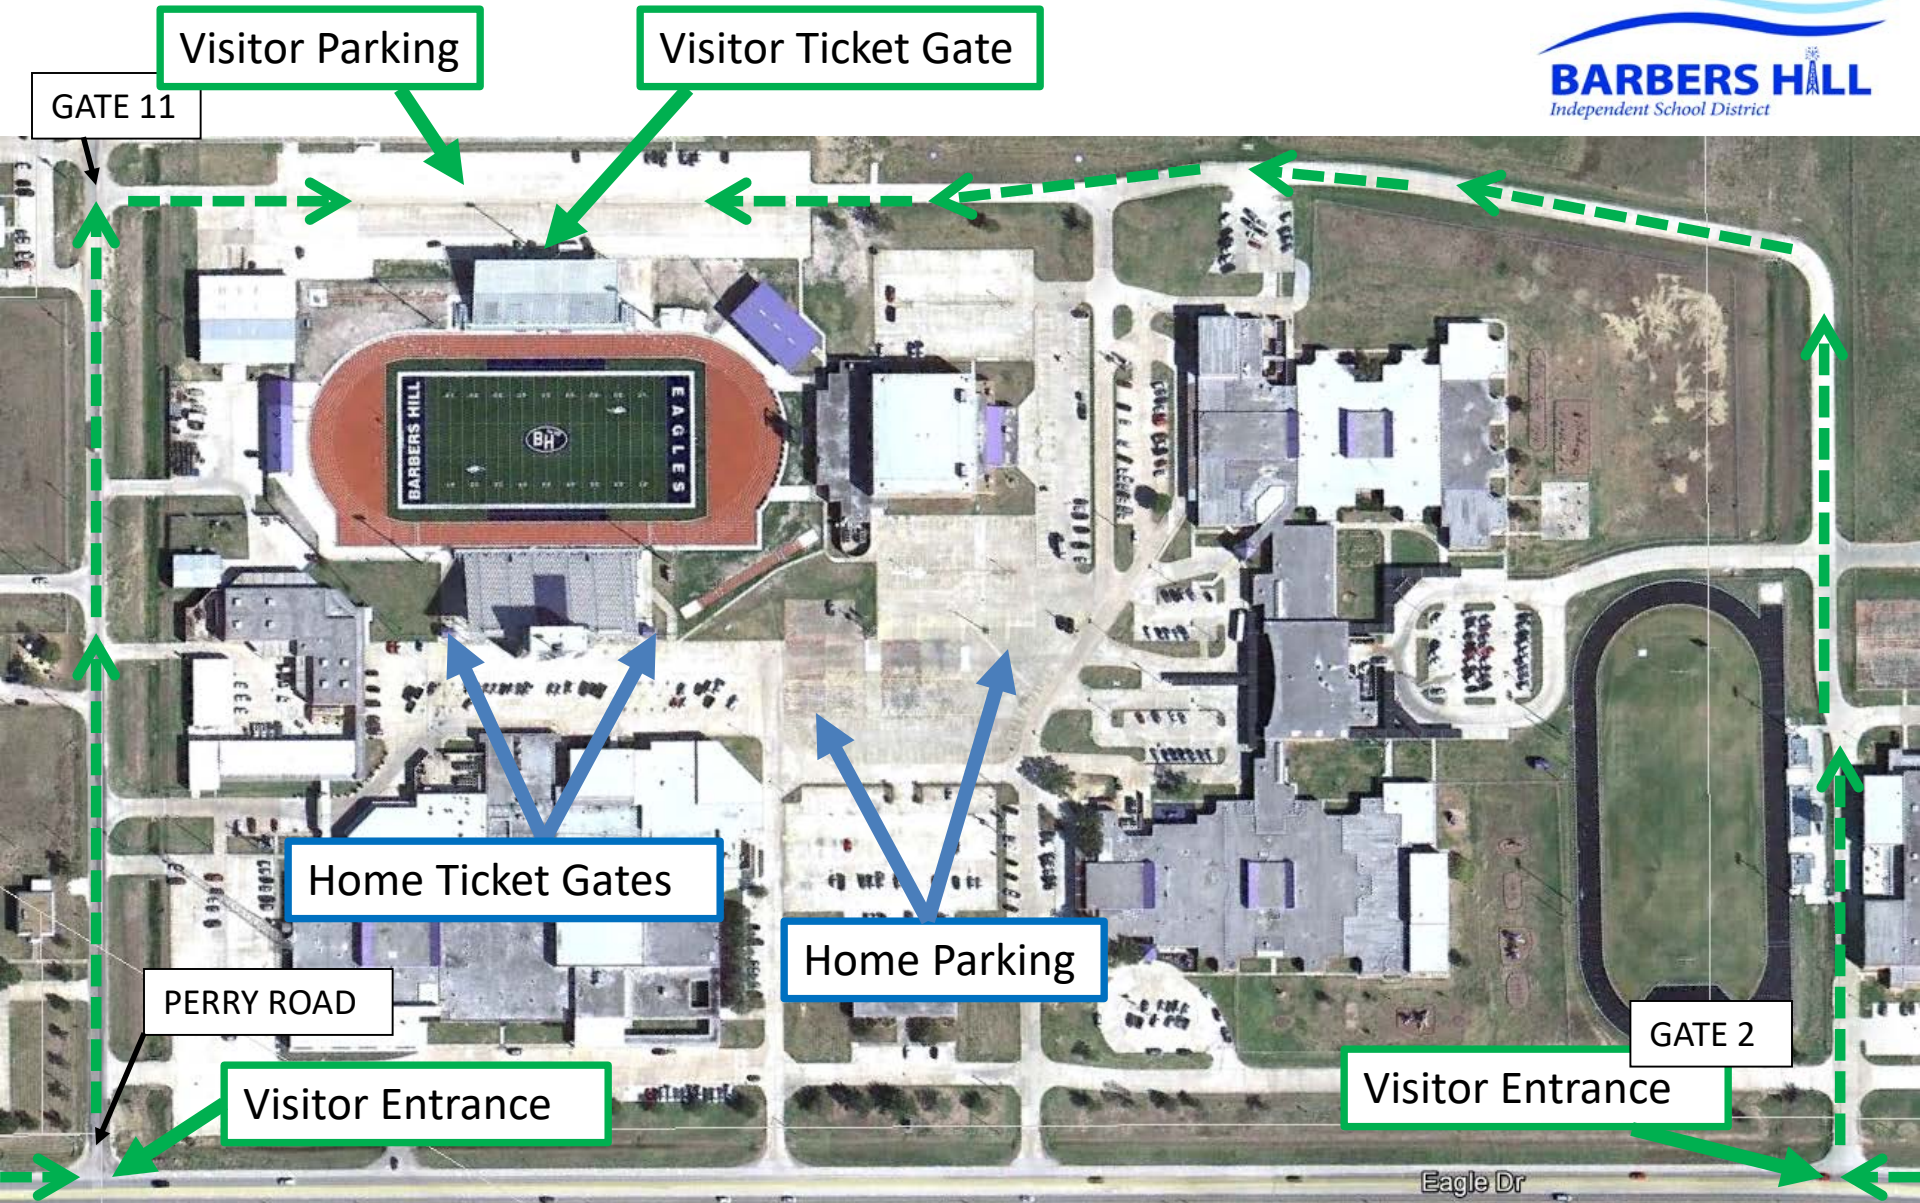

# Eagle Stadium Parking Map

Visitor Parking

Visitor Ticket Gate

GATE 11

Home Ticket Gates

Home Parking

PERRY ROAD

Visitor Entrance

GATE 2

Visitor Entrance

Eagle Dr