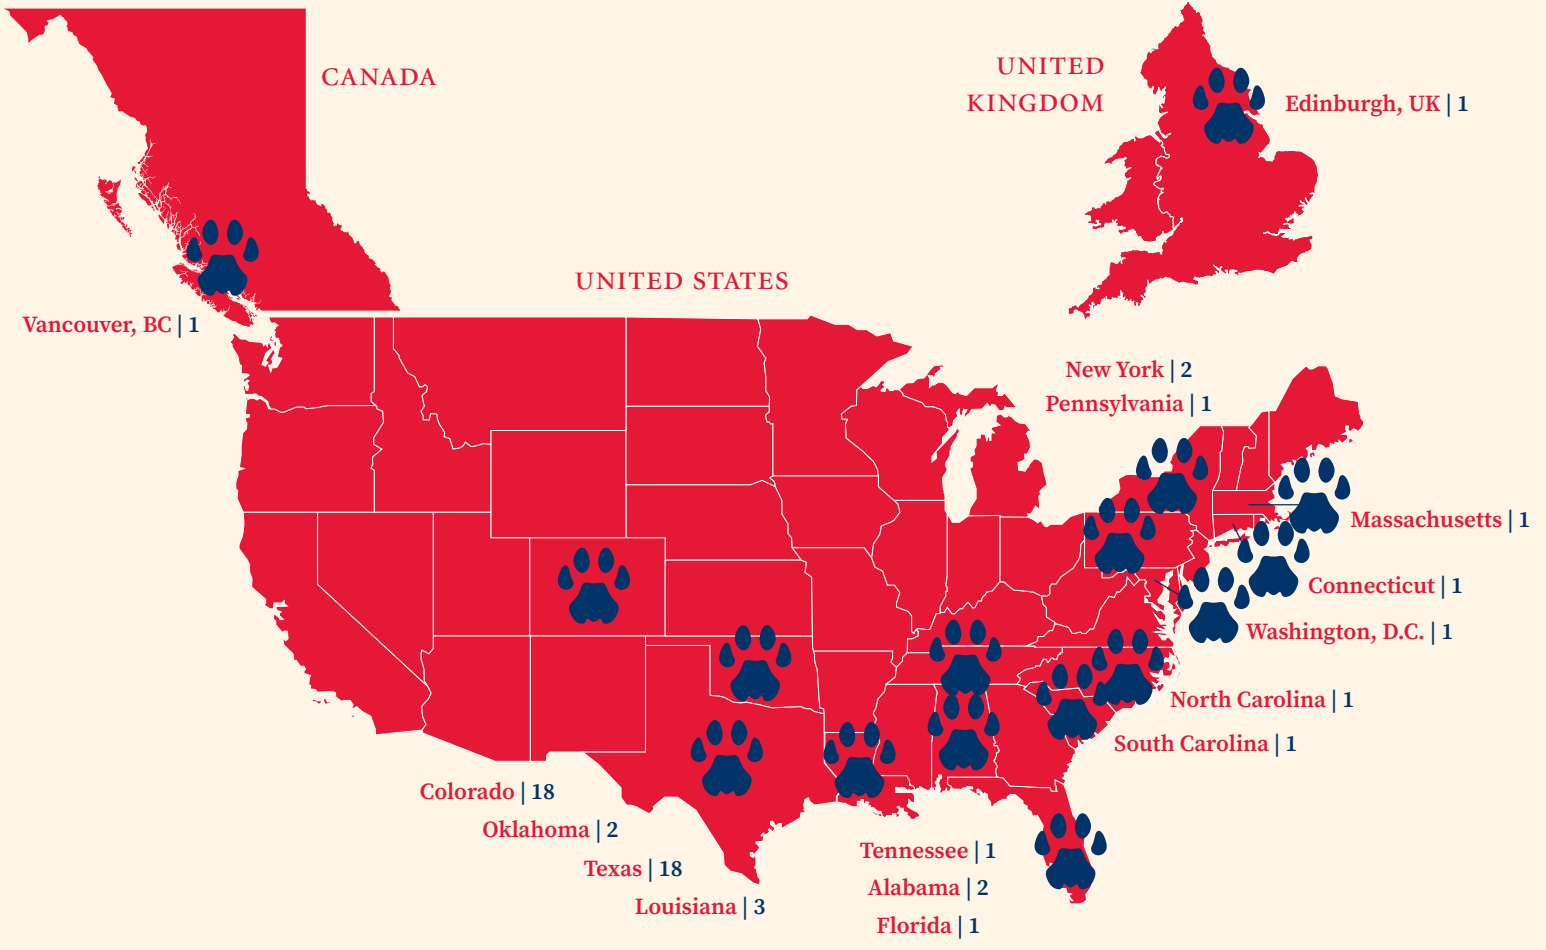

Where will these Lions make their mark?

Private Schools 17	Public Schools 20	In-State 18	Out-of-State 19	Abroad 2
----------------------	---------------------	---------------	-------------------	------------

Sonia Kerrigan
Houston Christian High School
> Samford University

Phillip Kung
Clements High School
> The University of Texas

Emily Lander
St. Agnes Academy
> Southern Methodist University

Will Leathers
Episcopal High School
> Baylor University

Charlie Wailes
Episcopal High School
> St. Edward's University

Lucy Wall
West Island College, Calgary, Alberta Canada
> University of British Columbia, Vancouver

Christian Walmsley
Episcopal High School
> Baylor University

Alice Watts
St. Agnes Academy
> The University of Texas