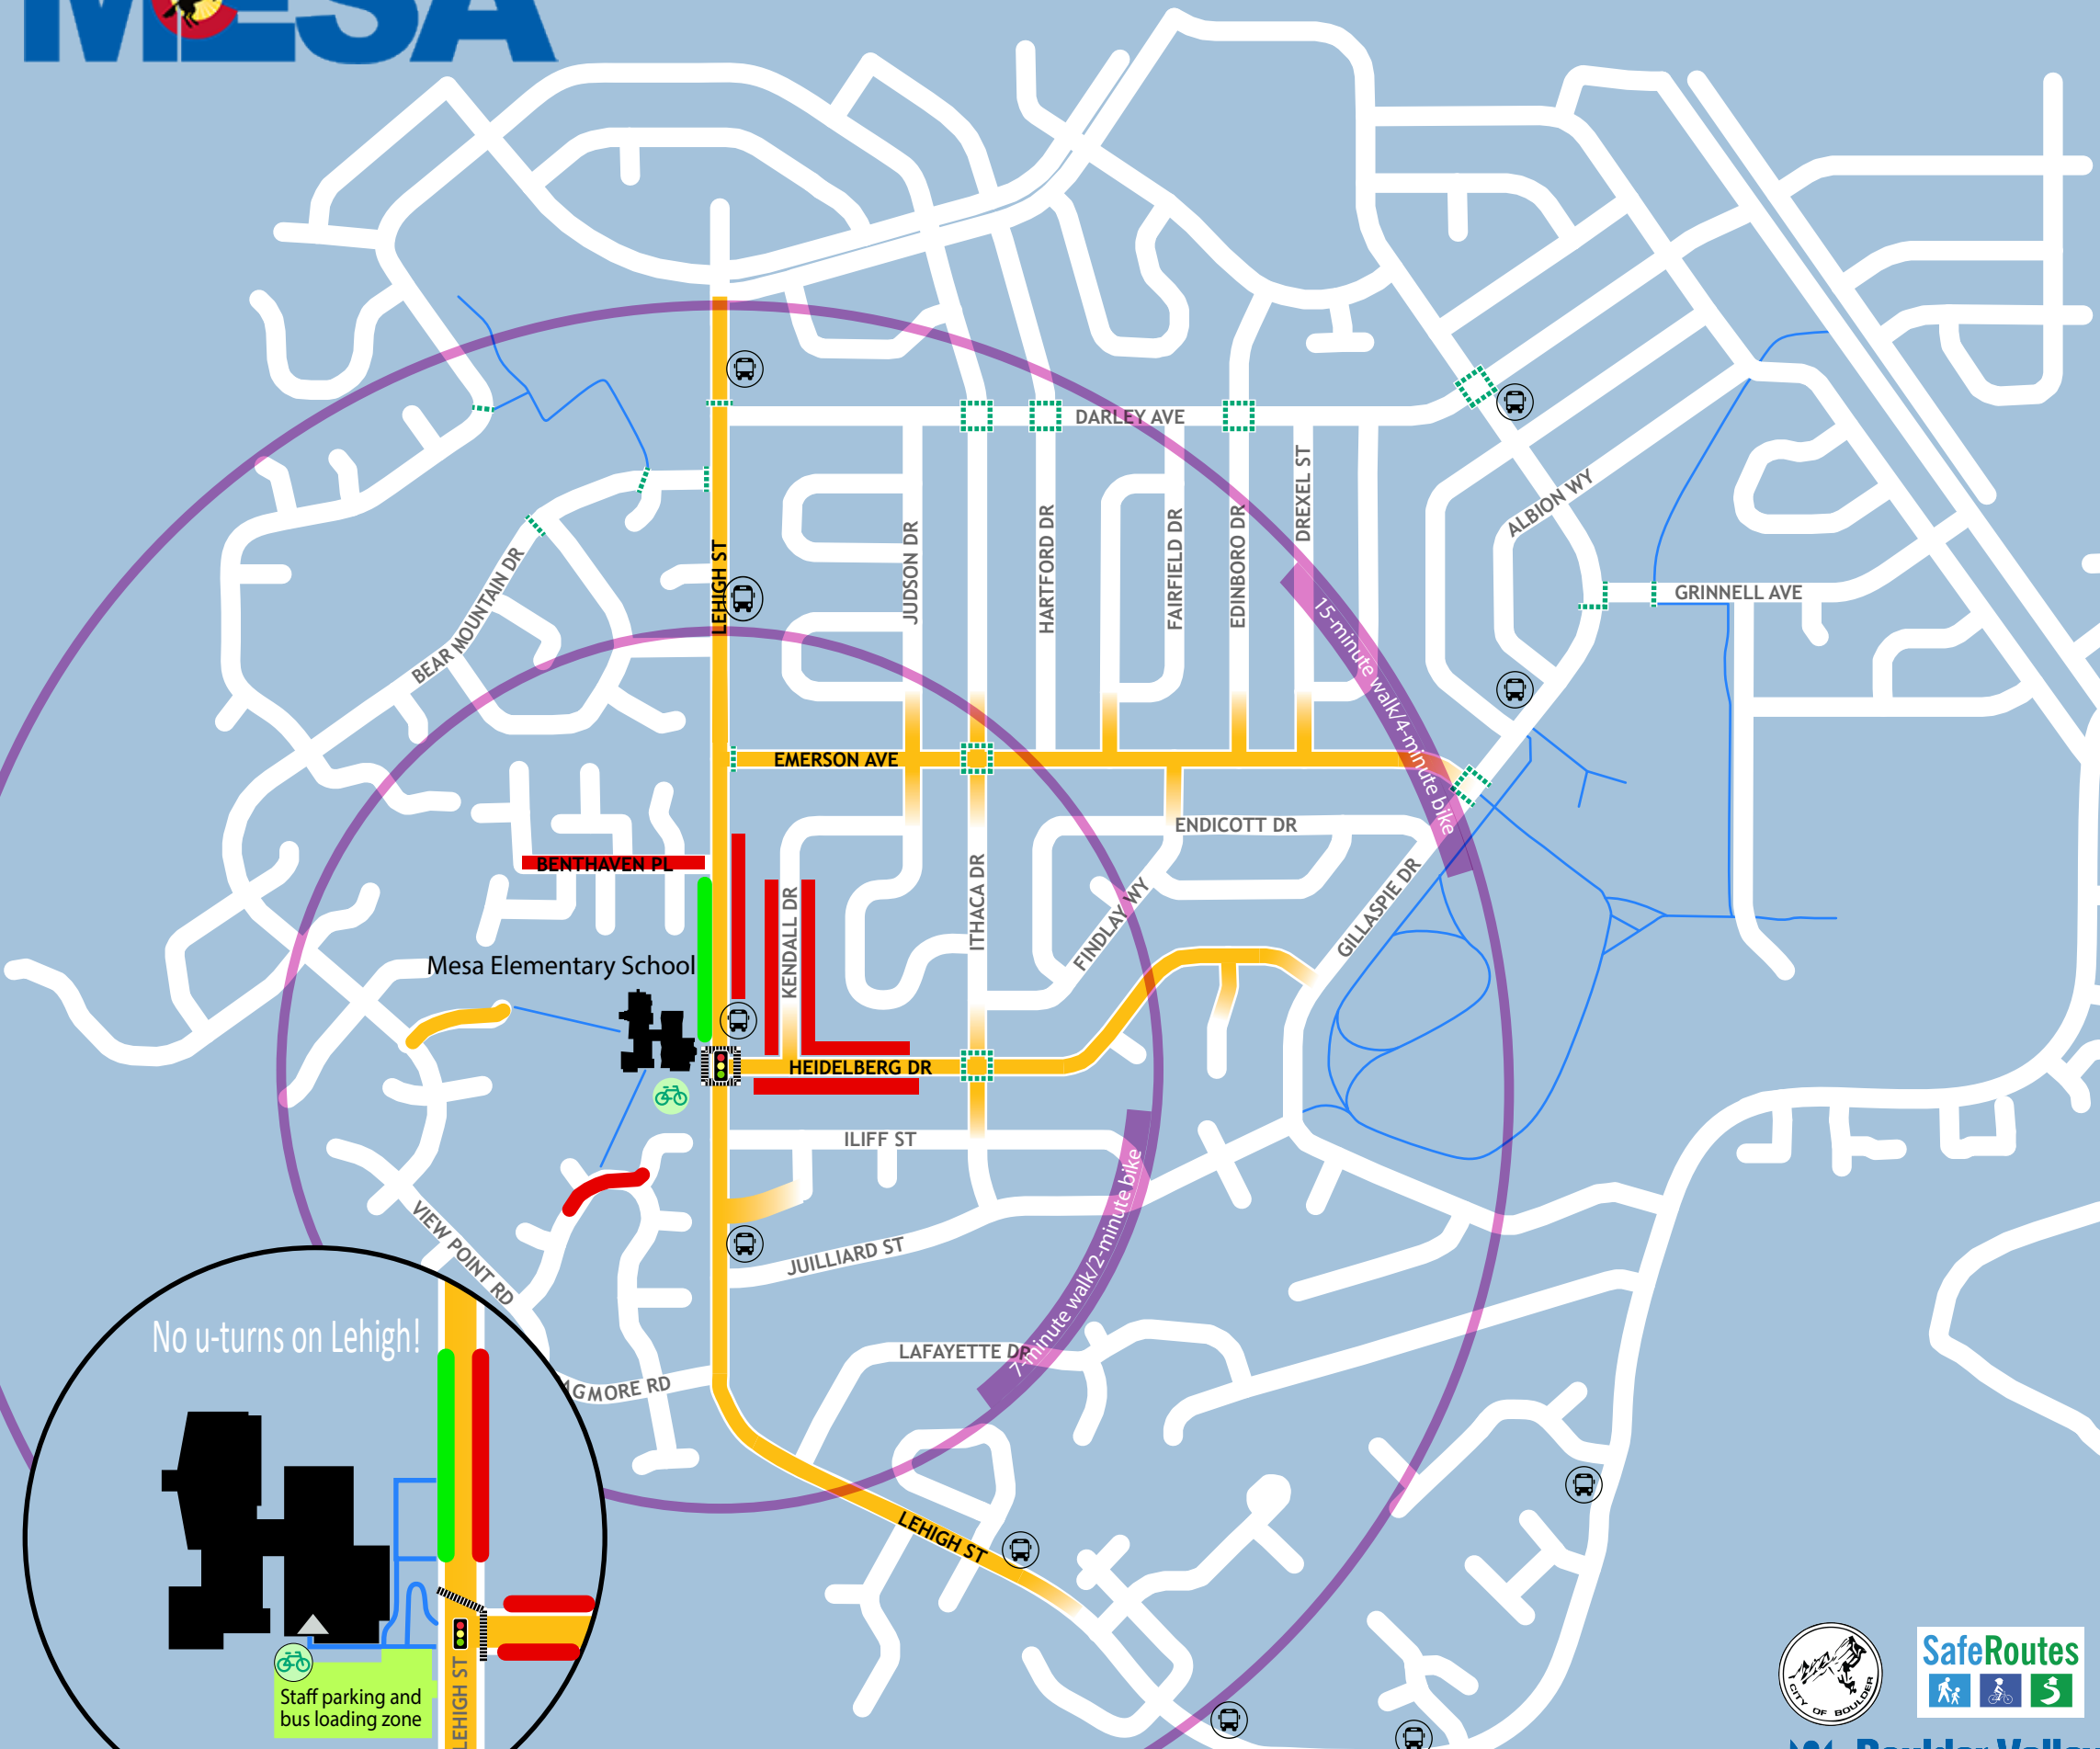

# Mesa Elementary

- Recommended Route to School
- Multi-use path/soft surface trail
- Unsignalized crosswalk
- Signalized crosswalk
- Bus Stop
- Signalized intersection
- Bicycle parking
- Hug n' Go
- Main school entrance
- Parking
- Park & Walk

## Need to drive?

- Park & Walk:** Park your car in a neighboring street and walk your child to school. See map for the recommended Park & Walk locations.

## Hug n' Go:

- Morning:** Keep the flow going! Move all the way forward and have your kids ready to exit the car.
- Afternoon:** Parking is not allowed, but you may wait in your car in the drop-off zone. Don't forget to turn off the engine.

No u-turns on Lehigh!

Staff parking and bus loading zone