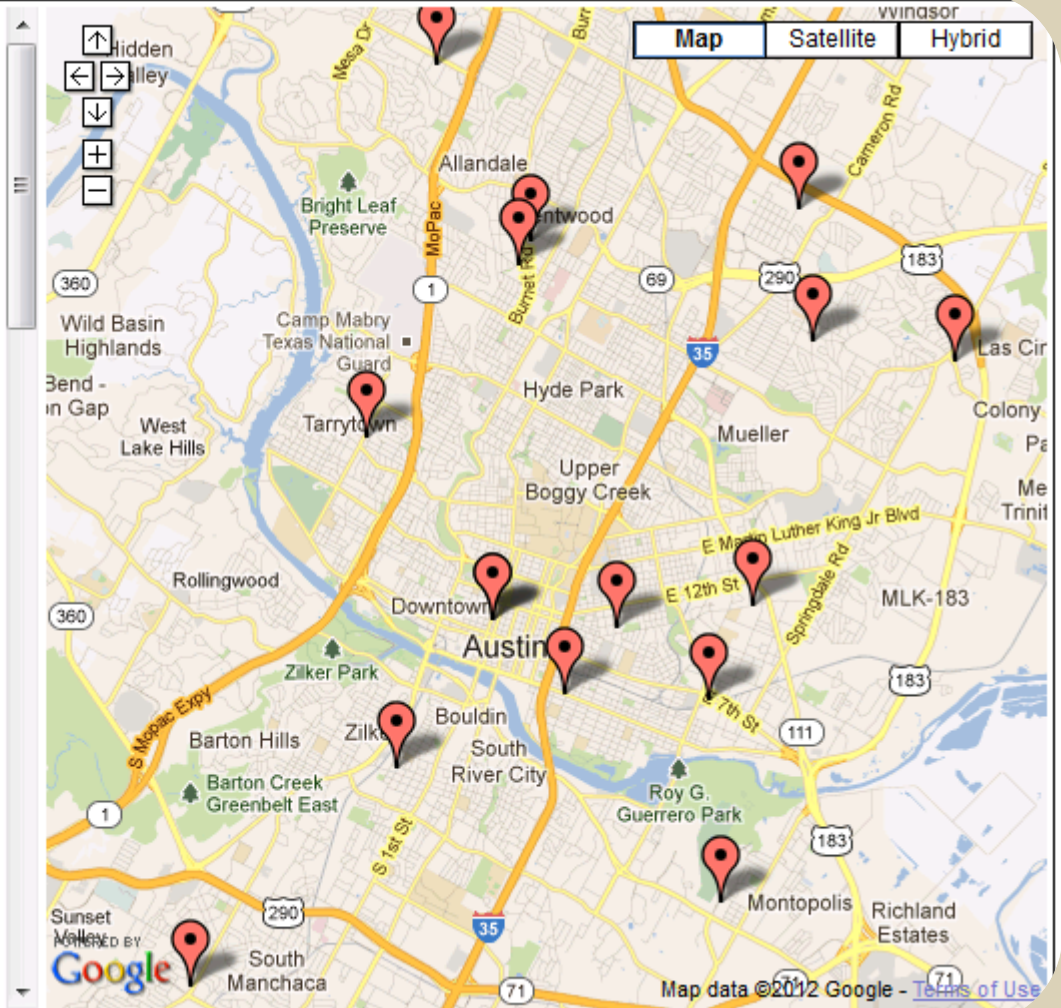

Austin Public Library Locations Map:

(Closest location to 78701 listed first)

Austin History Center
810 Guadalupe
(512) 974-7480
(0.2 miles)

Faulk Central Library
800 Guadalupe
(512) 974-7400
(0.2 miles)

Terrazas Branch
1105 E. Cesar Chavez St.
(512) 974-3625
(1.1 miles)

Carver Branch
1161 Angelina
(512) 974-1010
(1.2 miles)

Twin Oaks Branch
1800 S. Fifth St.
(512) 974-9980
(2.0 miles)

Howson Branch
2500 Exposition
(512) 974-8800
(2.2 miles)

Cepeda Branch
651 N. Pleasant Valley Rd.
(512) 974-7372

Austin Public Library

<http://library.austintexas.gov/locations>

Austin Public Library

- Must complete an application and present it at the circulation desk of any Austin Public Library location with a current photo I.D. and proof of your current mailing address
- Can check out materials the day you apply
- 3-week loan period
- Fines – yes!
- <http://library.austintexas.libanswers.com/search>