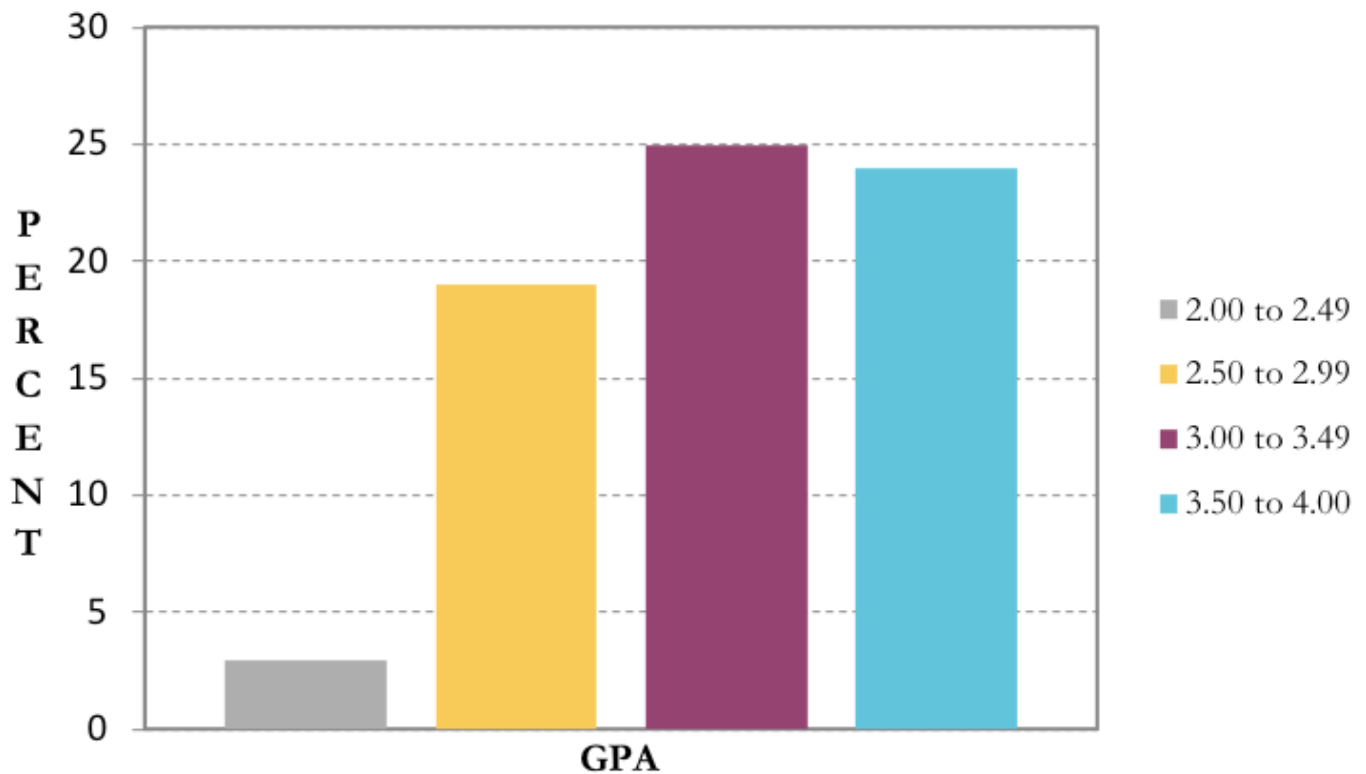

STATISTICS FOR THE CLASS OF 2019

TOTAL MEMBERSHIP OF CLASS OF 2019 = 89

(1 is a new senior and 17 are post-graduate students)

ACADEMIC AVERAGES

Class rank is not computed because of the number of students who enter from other schools for one or two years as well as having a small class where a small difference in grade point average often represents a significant difference in rank.

All reported data includes the scores of all students in that cohort, regardless of citizenship or first language.

SAT-I Mean: Class of 2019 Test Summary
EBRW 580 Math 557

Middle Fifty Percent:
EBRW 490-645 Math 495-680

JUNIOR YEAR GPA AVERAGE FREQUENCY

(Class of 2018: 71 students)

Junior Year GPA Distribution