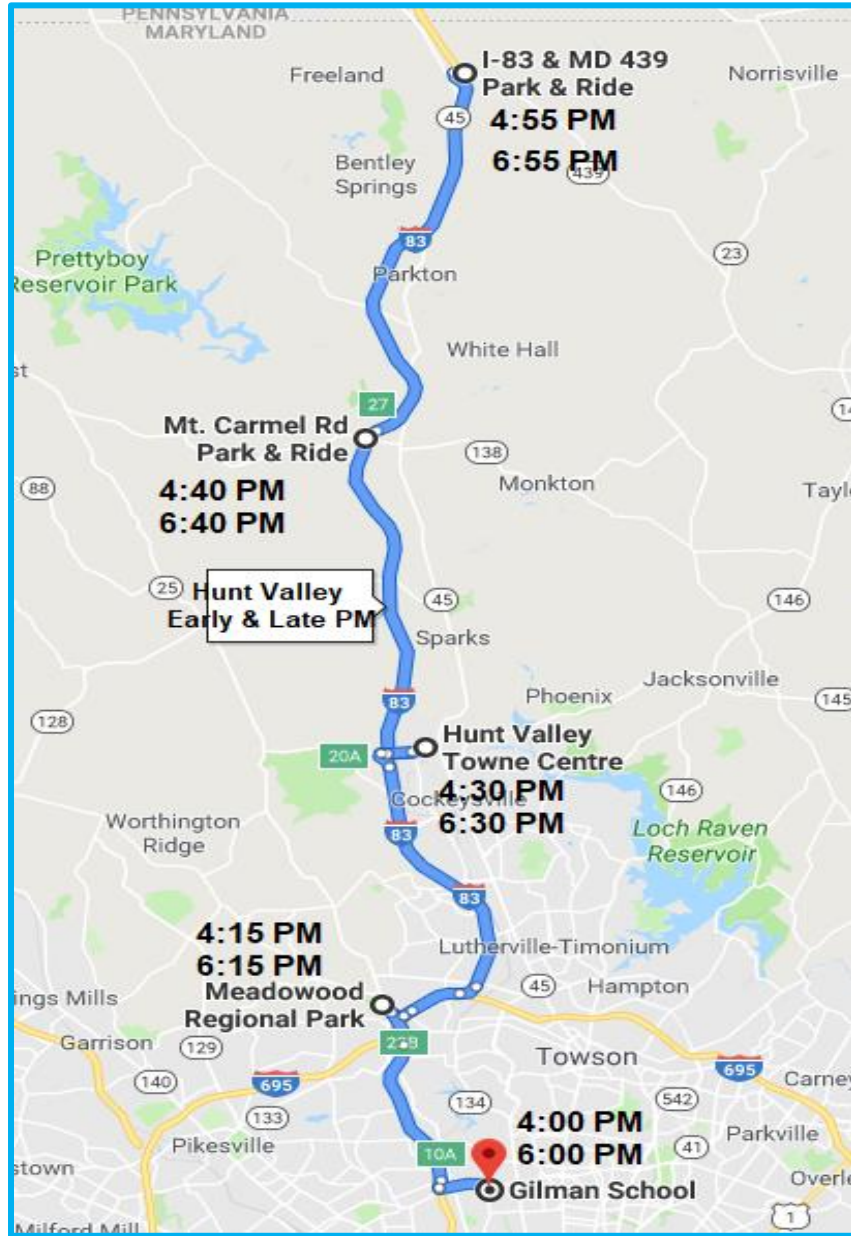

## Hunt Valley Early PM & Late PM Route

PM		
Departure	Early PM Departure	Late PM Departure
Gilman School	4:00 PM	6:00 PM
Drop-Off Location	Early PM Arrival	Late PM Arrival
Meadowood Regional Park	4:15 PM	6:15 PM
Hunt Valley Towne Center	4:30 PM	6:30 PM
Mt Carmel Rd Park & Ride	4:40 PM	6:40 PM
I-83 & MD 439 Park & Ride	4:55 PM	6:55 PM