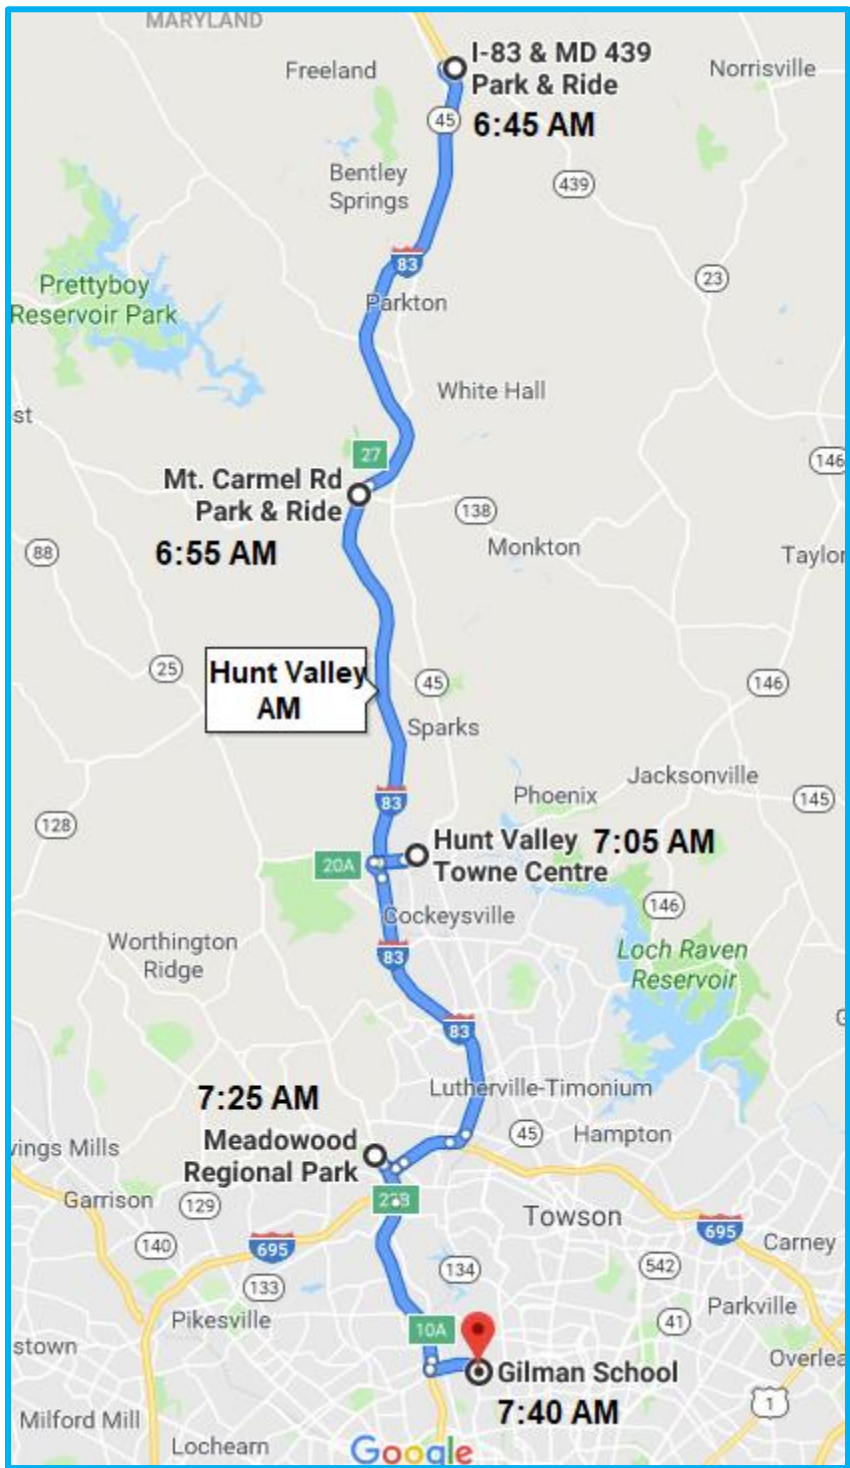

Hunt Valley AM Route

AM	
Pick-Up Location	Departure Time
I83 & MD 439 Park & Ride	6:45 AM
Mt Carmel Rd Park & Ride	6:55 AM
Hunt Valley Towne Center	7:05 AM
Meadowood Regional Park	7:25 AM

School Arrival	Arrival Time
Gilman School	7:40 AM