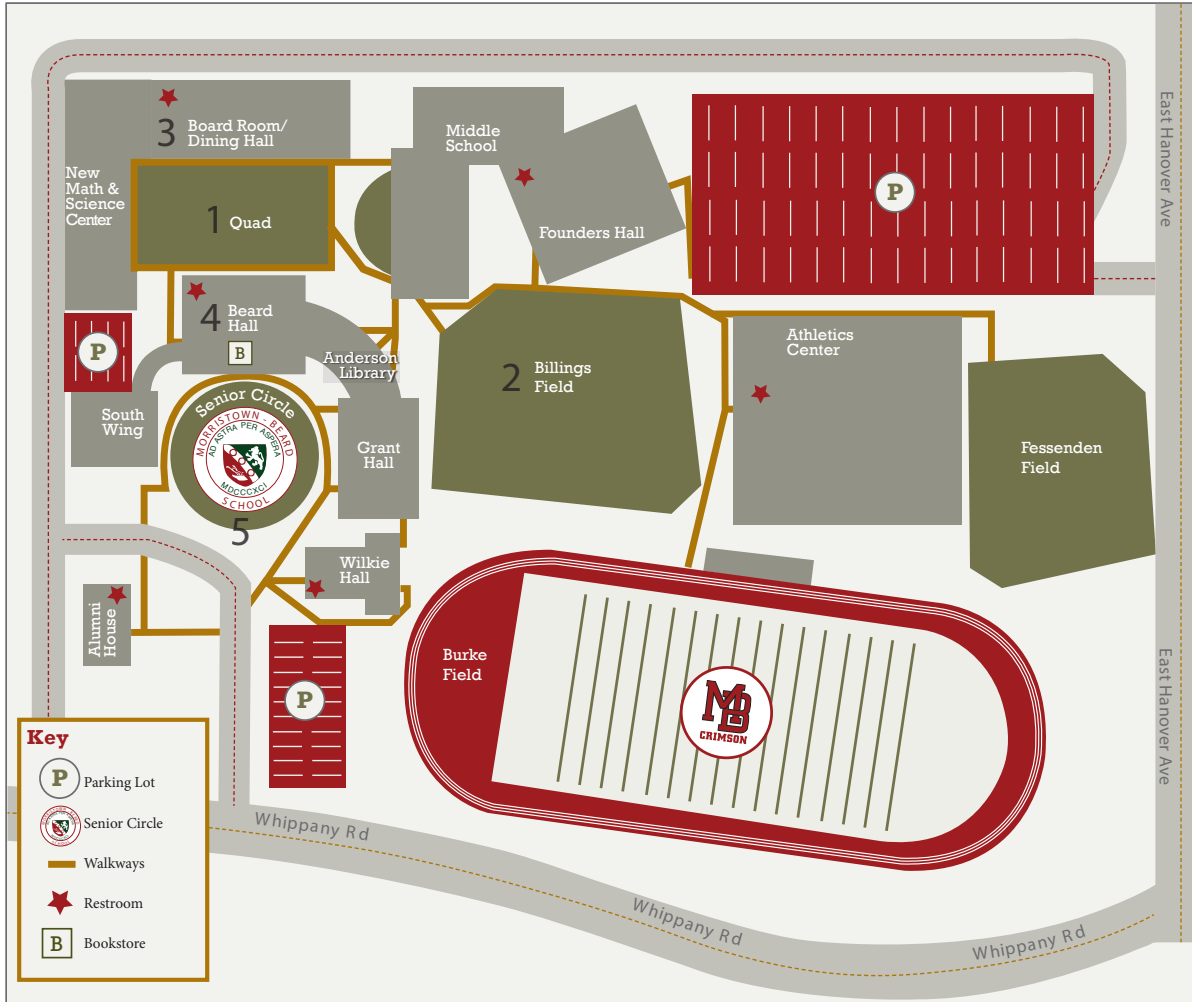

REUNION 2019

Campus Map

1. Quad:

- Registration
- Campus Tours
- Alumni Lunch
- Headmaster's Cocktail Party

2. Billings Field

- Children's Activities

3. Board Room/Dining Hall:

- Alumni Association Annual Meeting & Headmaster's State of the School Address
- Memorabilia for all three Schools

4. Beard Hall

- Bookstore on lower level. MBS apparel and logo items available for purchase
Open 11:30 AM - 2:30 PM

5. Senior Circle

- Alumni Memorial & Flag Raising Ceremony
11:45 AM