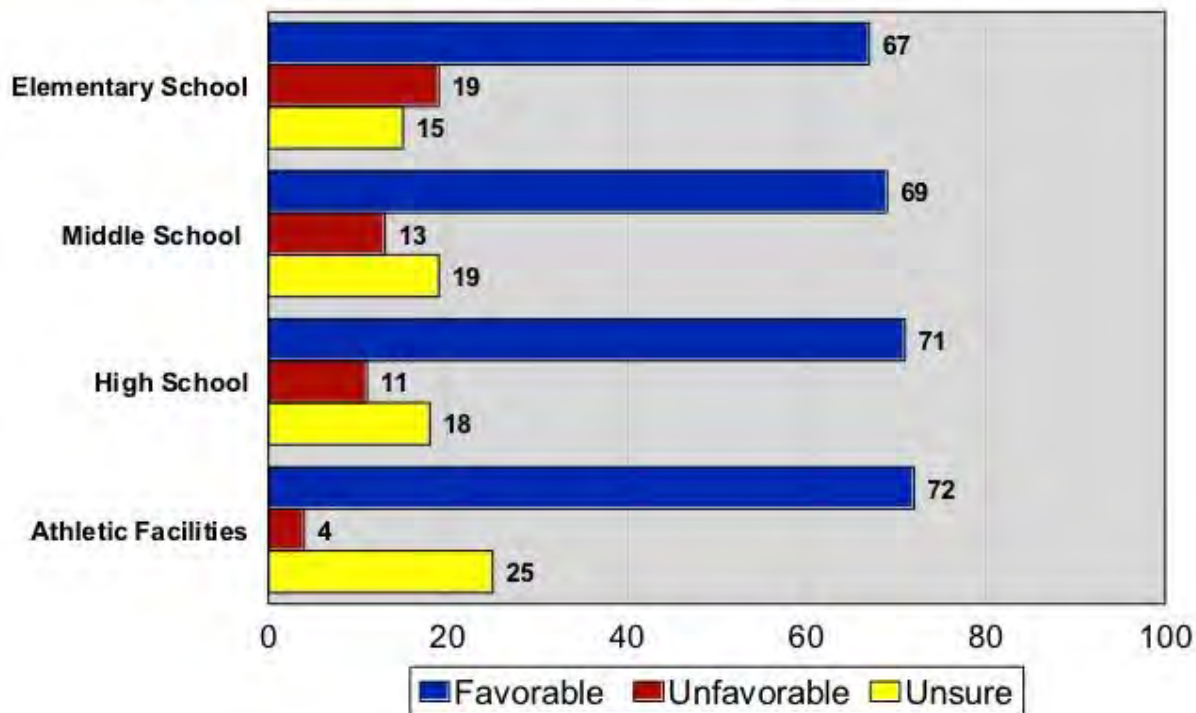

Quality of Buildings and Facilities

2018 White Bear Lake Area School District