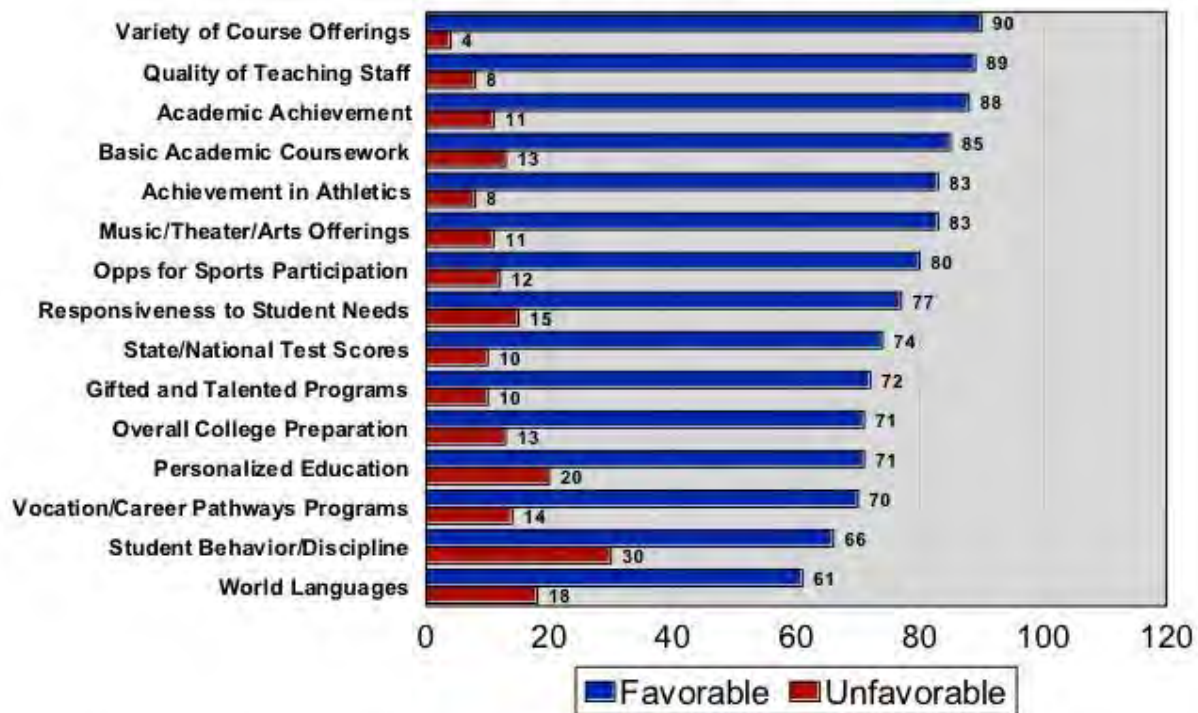

Rating of School Characteristics

2018 White Bear Lake Area School District