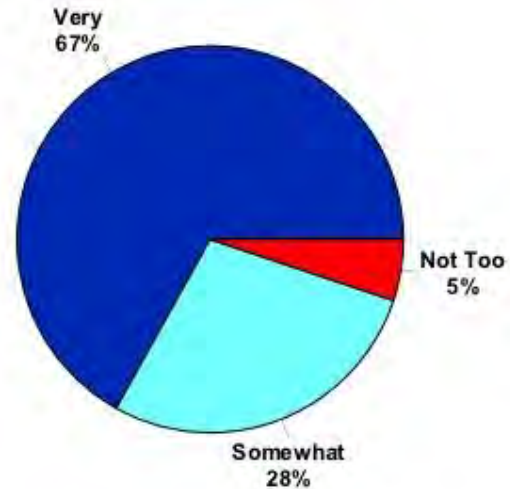

# Student Input and Choice

2018 White Bear Lake Area School District

Importance for Students to have  
Input and Choice in Learning

Importance for Students to be  
Able to Work Together