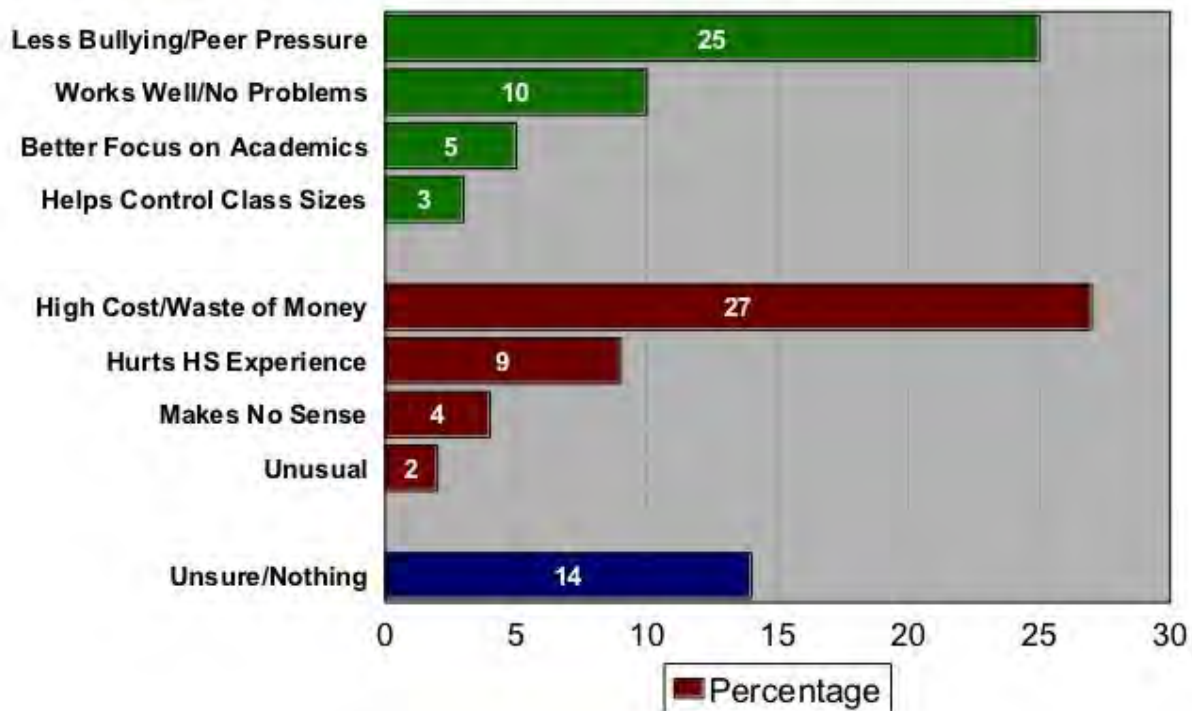

Split High School Campus

2018 White Bear Lake Area School District