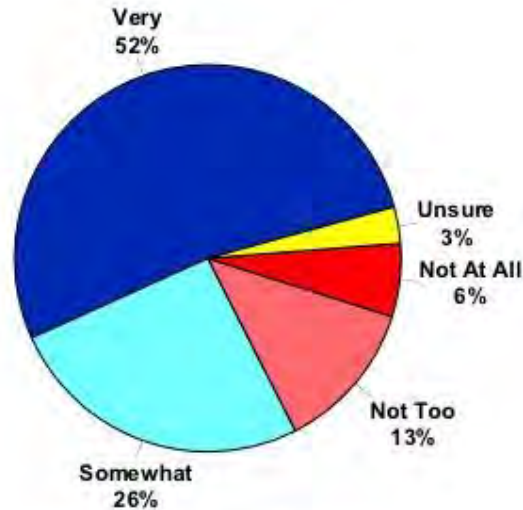

# Student Input and Choice

2018 White Bear Lake Area School District

Importance for Students to have  
Input and Choice in Learning

Importance for Students to be  
Able to Work Together