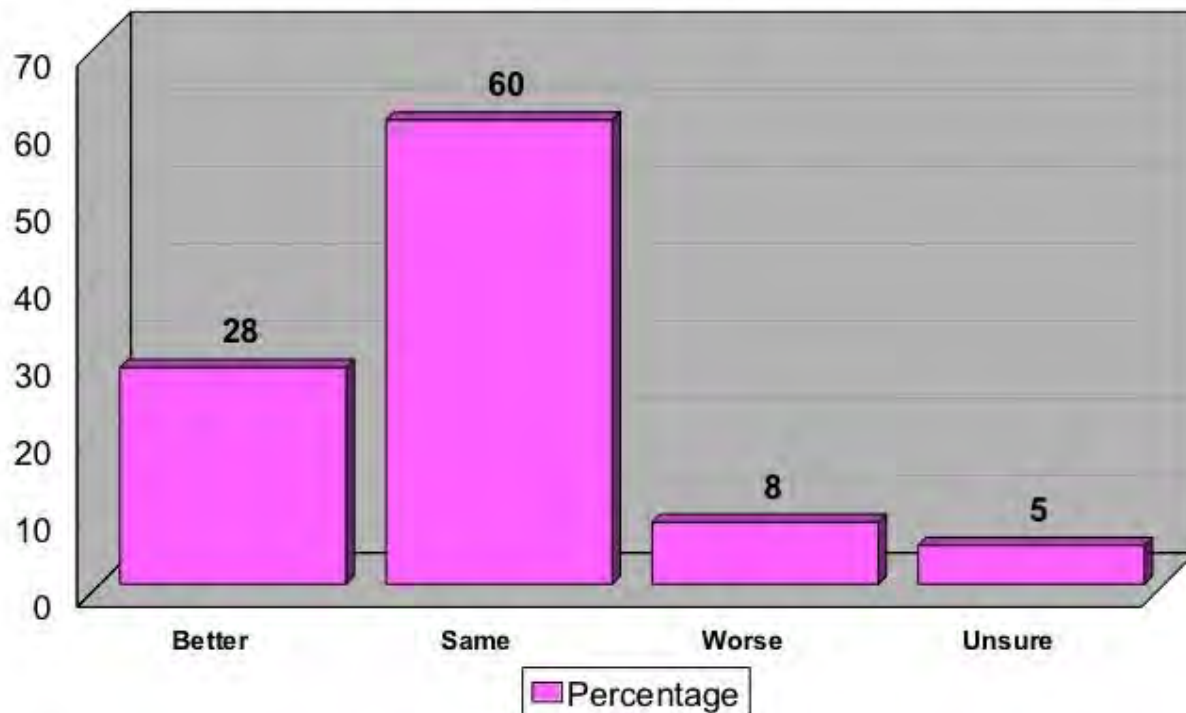

Quality Compared to Neighboring Districts....

2018 White Bear Lake Area School District