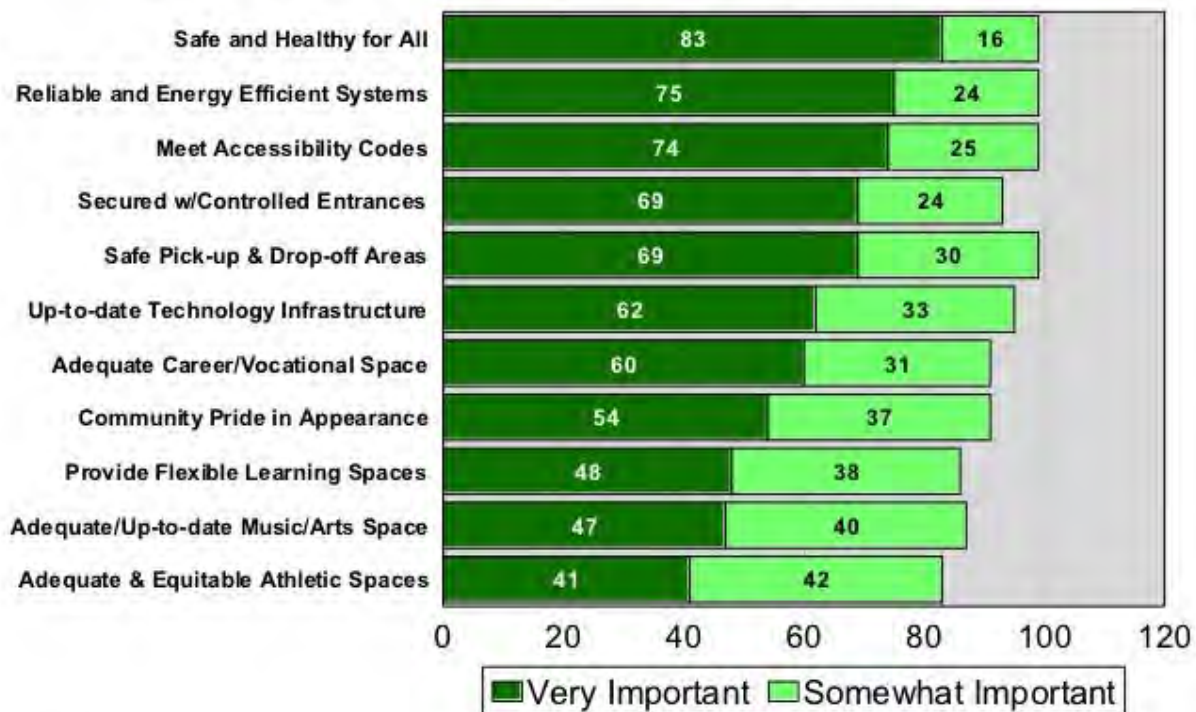

Importance of School Characteristics

2018 White Bear Lake Area School District