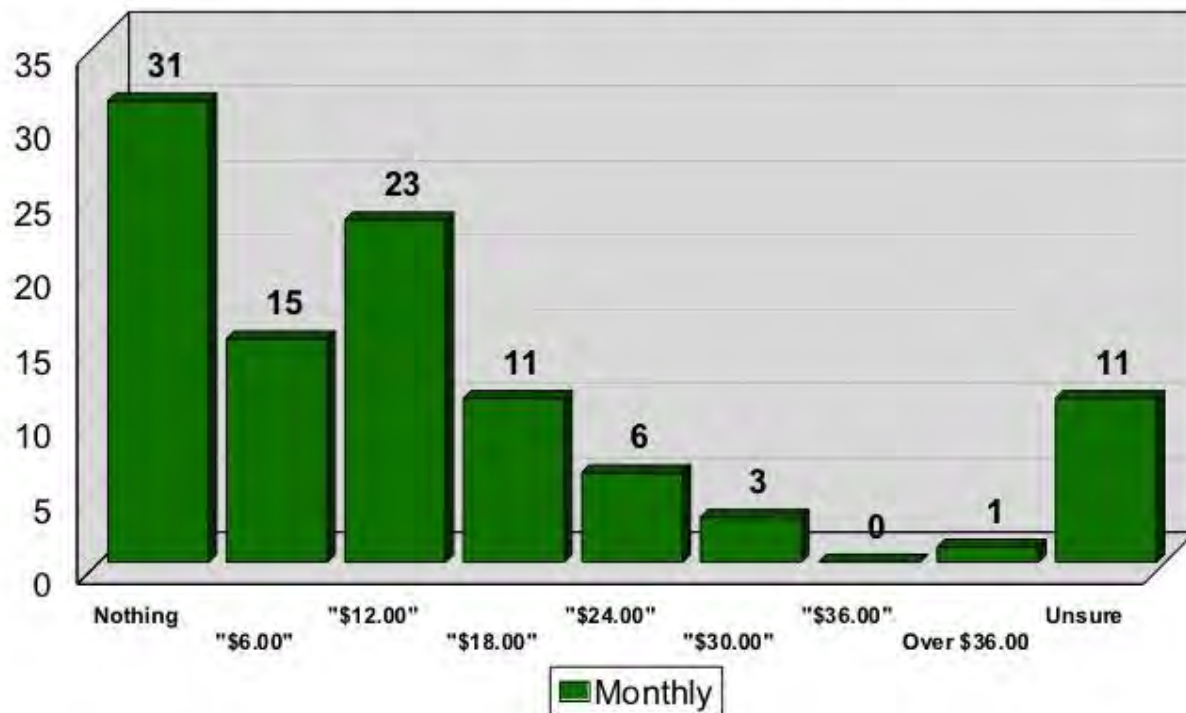

Tax Increase for Bond Referendum

2018 White Bear Lake Area School District