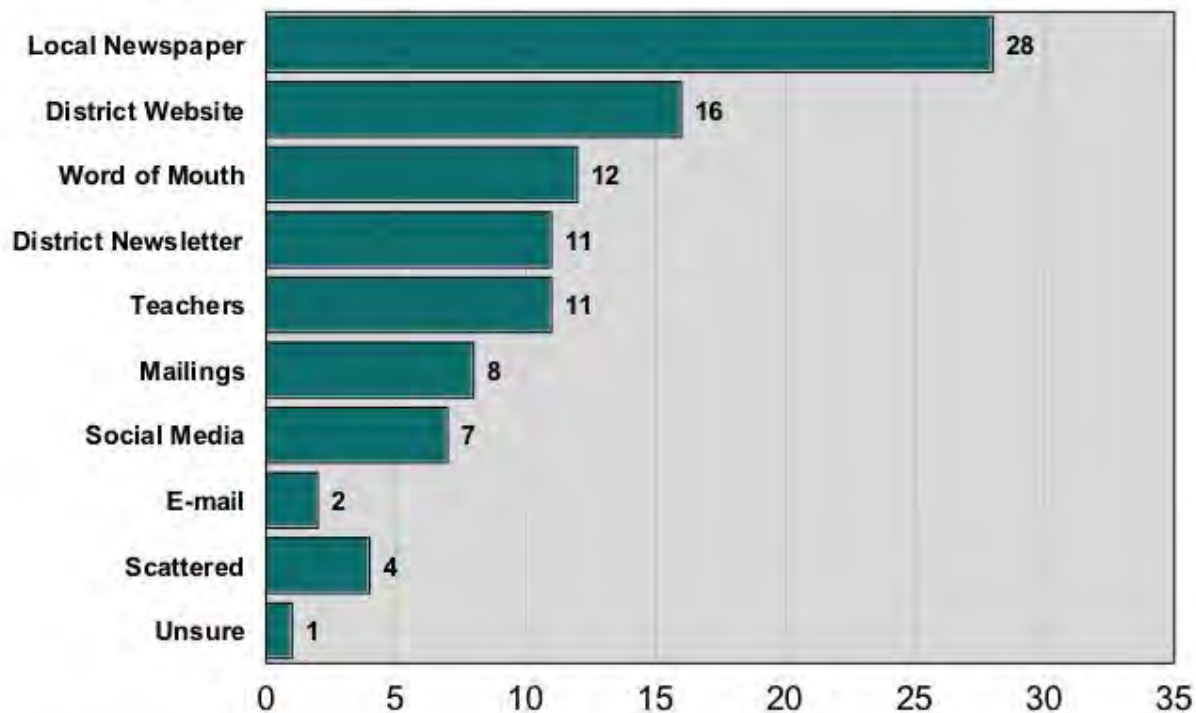

Credible Source of Information

2018 White Bear Lake Area School District