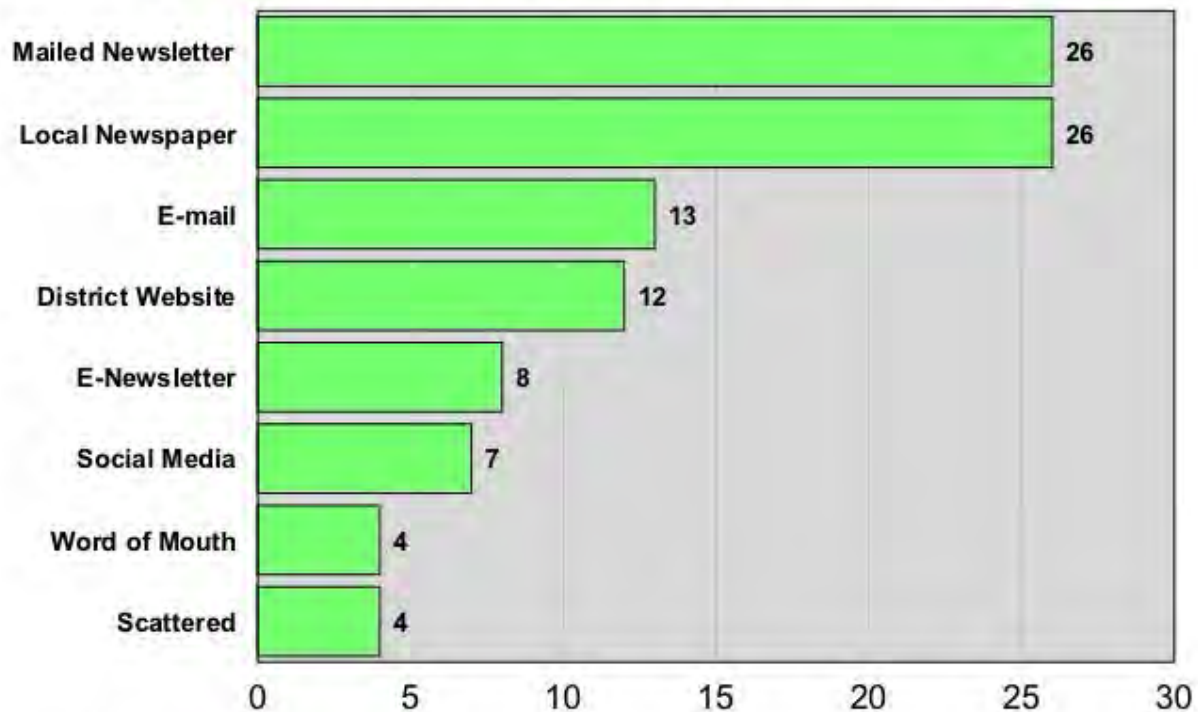

Most Effective

2018 White Bear Lake Area School District