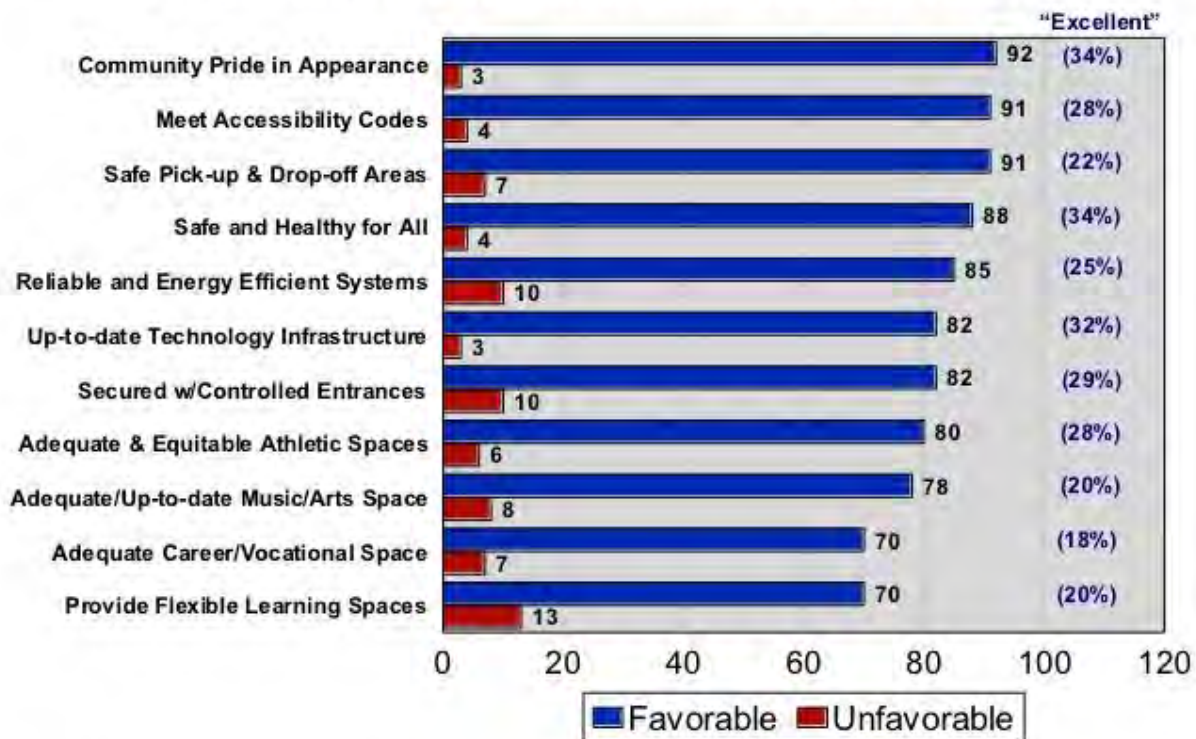

Rating of WBLSD Schools

2018 White Bear Lake Area School District