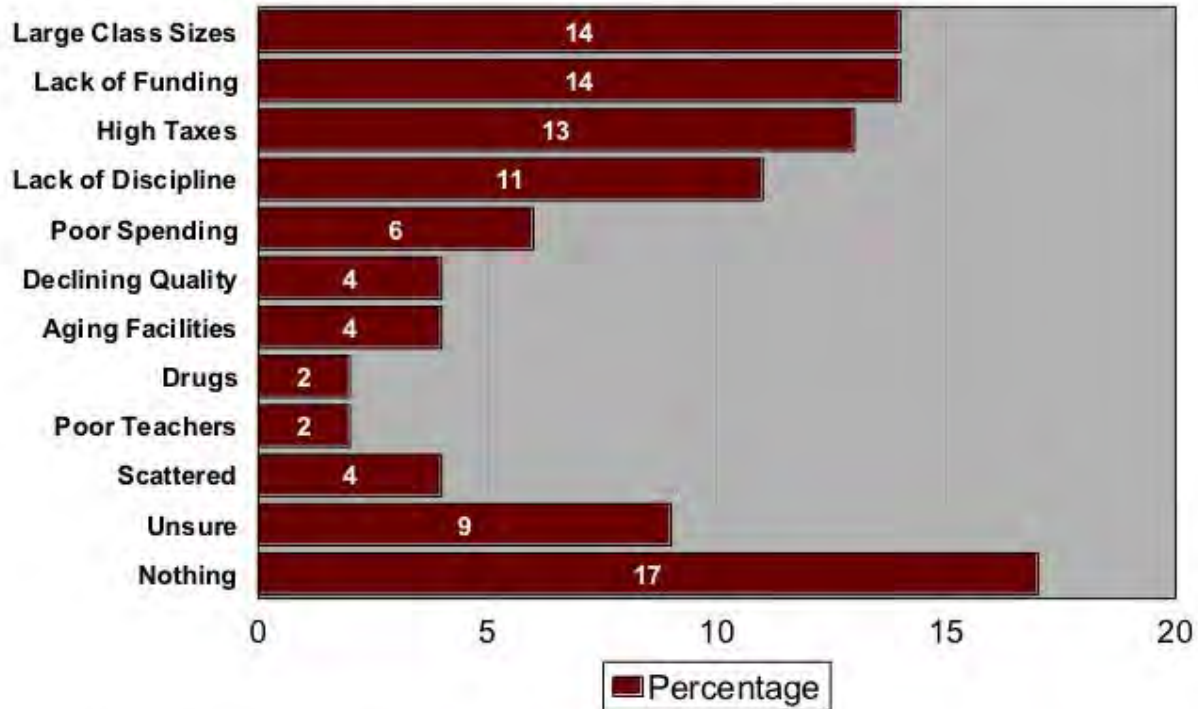

Most Serious Issue

2018 White Bear Lake Area School District