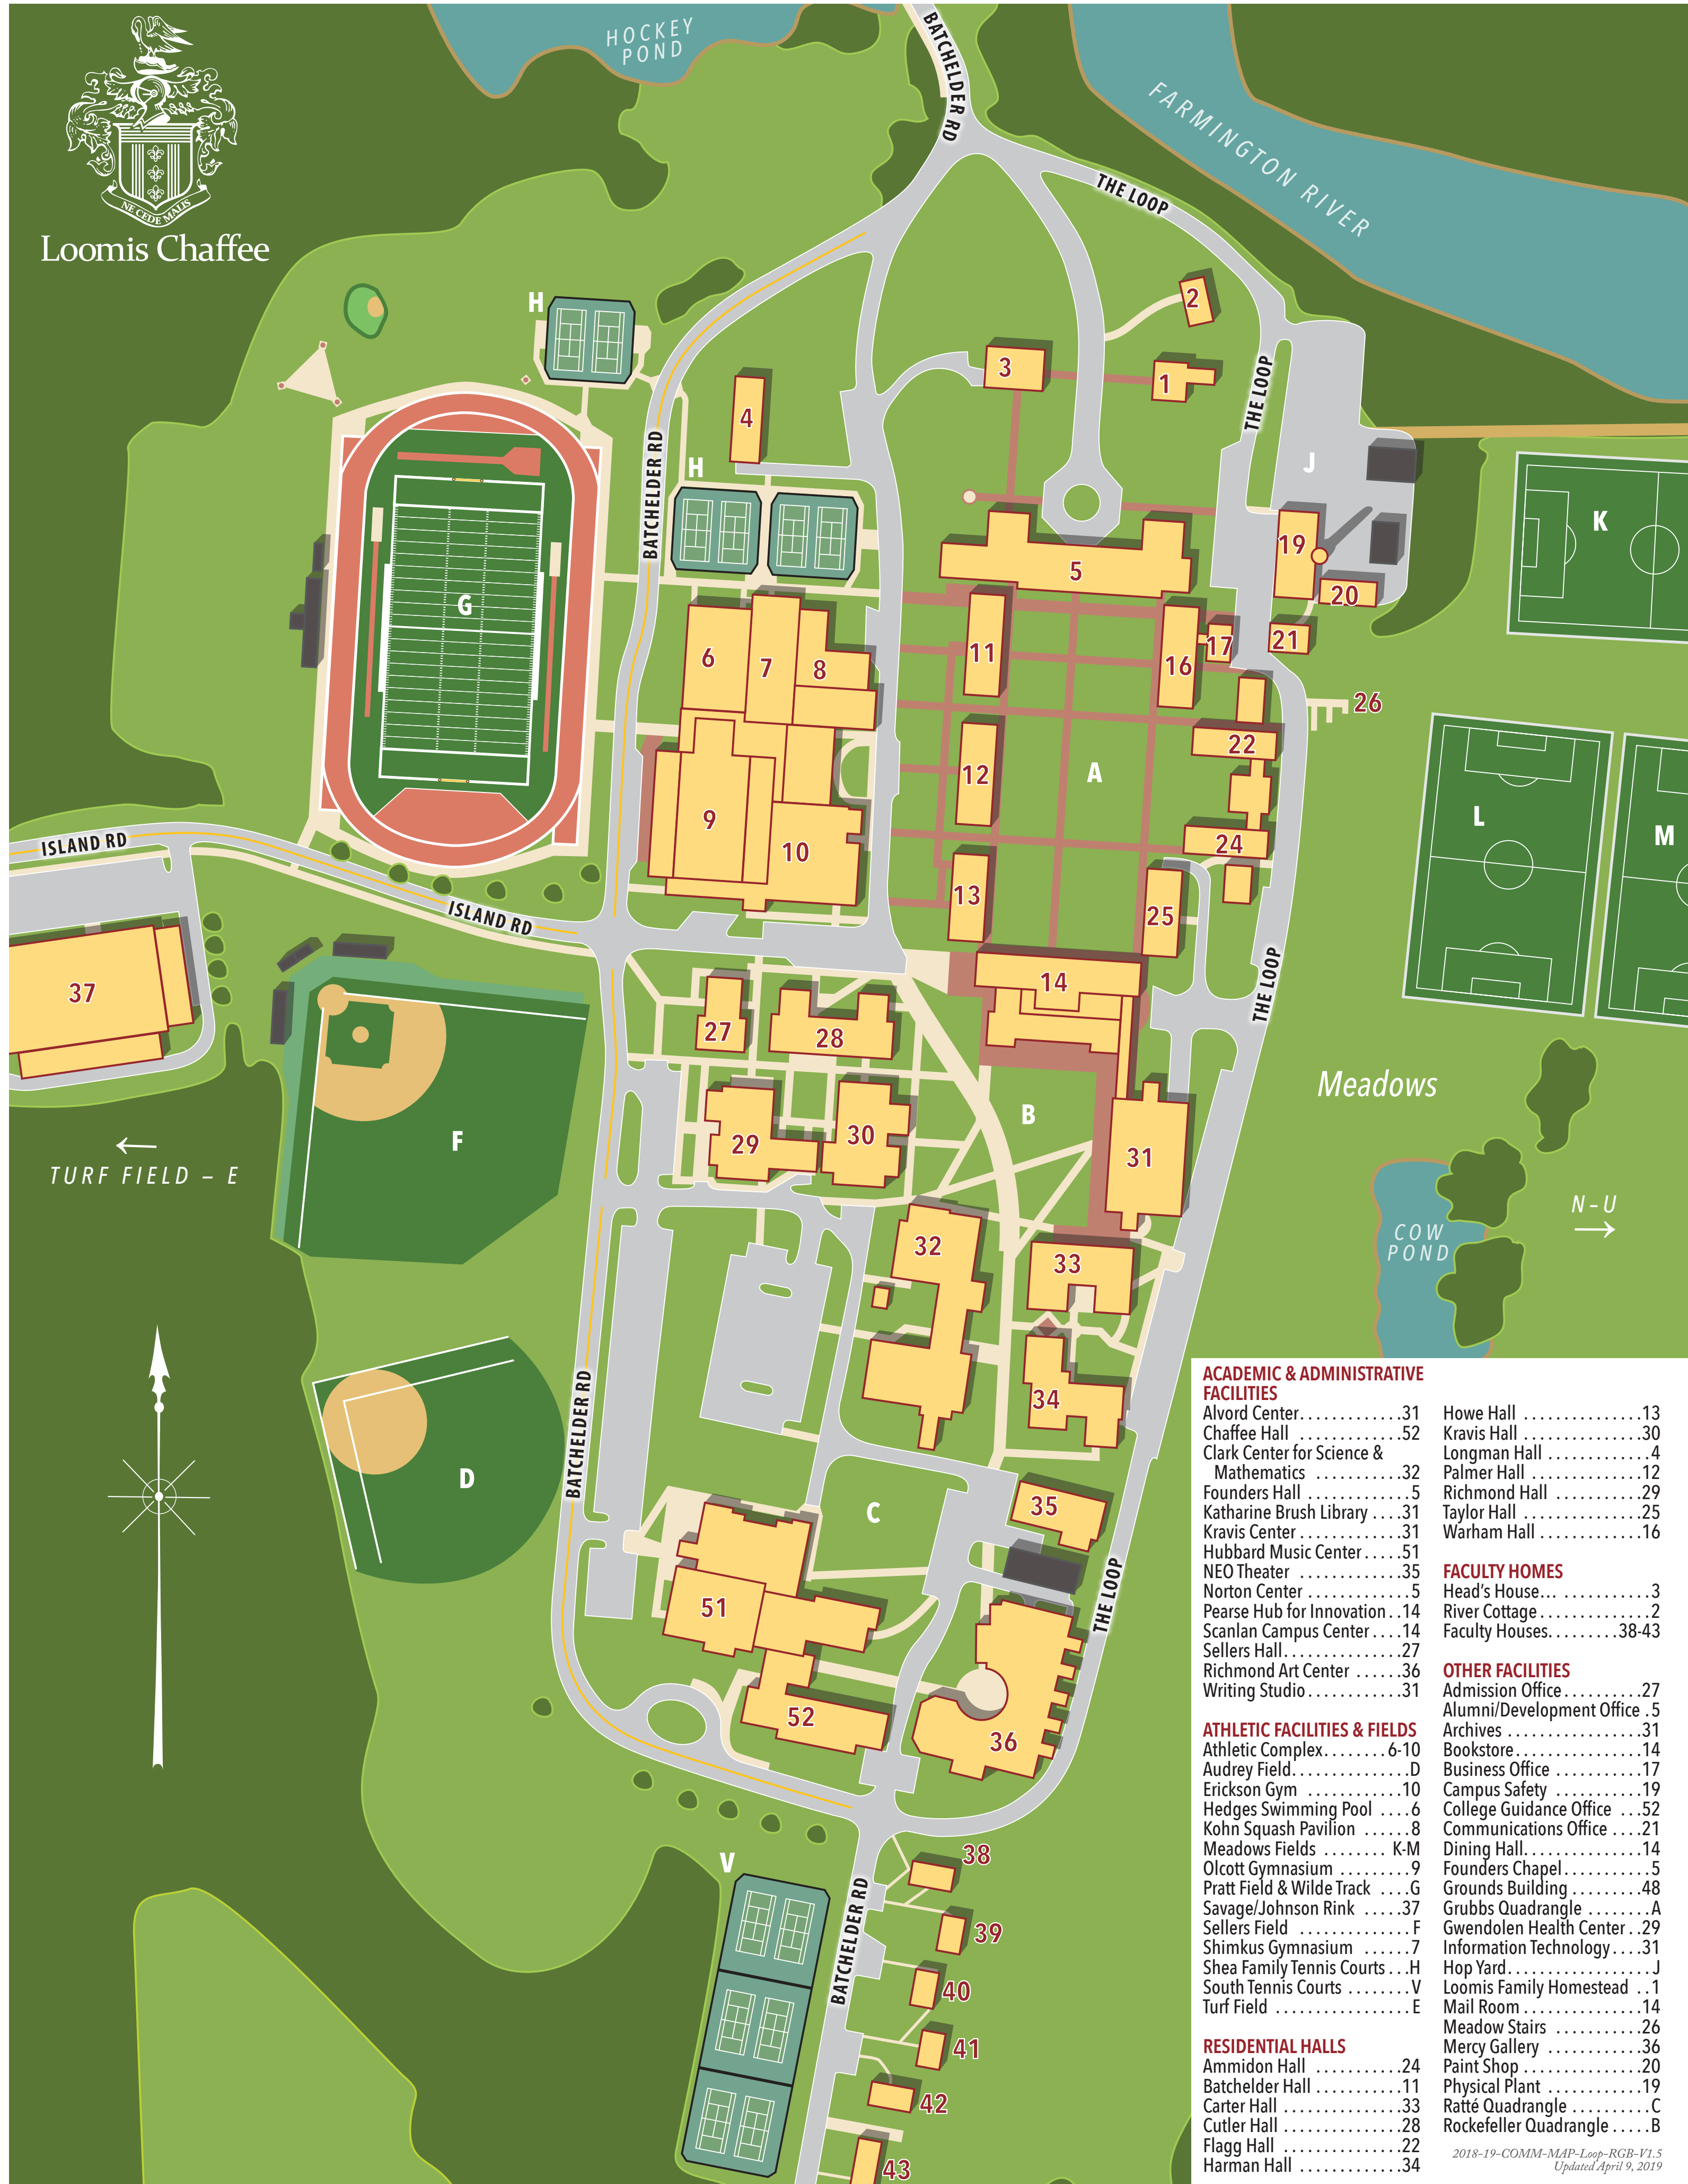

Loomis Chaffee

ACADEMIC & ADMINISTRATIVE FACILITIES	
Alvord Center.....	31
Chaffee Hall.....	52
Clark Center for Science & Mathematics.....	32
Founders Hall.....	5
Katharine Brush Library.....	31
Kravis Center.....	31
Hubbard Music Center.....	51
NEO Theater.....	35
Norton Center.....	5
Pearse Hub for Innovation..	14
Scanlan Campus Center.....	14
Sellers Hall.....	27
Richmond Art Center.....	36
Writing Studio.....	31
Howe Hall.....	13
Kravis Hall.....	30
Longman Hall.....	4
Palmer Hall.....	12
Richmond Hall.....	29
Taylor Hall.....	25
Warham Hall.....	16
FACULTY HOMES	
Head's House.....	3
River Cottage.....	2
Faculty Houses.....	38-43
OTHER FACILITIES	
Admission Office.....	27
Alumni/Development Office..	5
Archives.....	31
Bookstore.....	14
Business Office.....	17
Campus Safety.....	19
College Guidance Office...	52
Communications Office....	21
Dining Hall.....	14
Founders Chapel.....	5
Grubbs Building.....	48
Grubbs Quadrangle.....	A
Gwendolen Health Center...	29
Information Technology....	31
Hop Yard.....	J
Loomis Family Homestead...	1
Mail Room.....	14
Meadow Stairs.....	26
Mercy Gallery.....	36
Paint Shop.....	20
Physical Plant.....	19
Ratté Quadrangle.....	C
Rockefeller Quadrangle....	B
ATHLETIC FACILITIES & FIELDS	
Athletic Complex.....	6-10
Audrey Field.....	10
Erickson Gym.....	10
Hedges Swimming Pool.....	6
Kohn Squash Pavilion.....	8
Meadows Fields.....	K-M
Olcott Gymnasium.....	9
Pratt Field & Wilde Track...	G
Savage/Johnson Rink.....	37
Sellers Field.....	F
Shimkus Gymnasium.....	7
Shea Family Tennis Courts...	H
South Tennis Courts.....	V
Turf Field.....	E
RESIDENTIAL HALLS	
Ammidon Hall.....	24
Batchelder Hall.....	11
Carter Hall.....	33
Cutler Hall.....	28
Flagg Hall.....	22
Harman Hall.....	34

2018-19-COMM-MAP-Loop-RGB-V1.5 Updated April 9, 2019