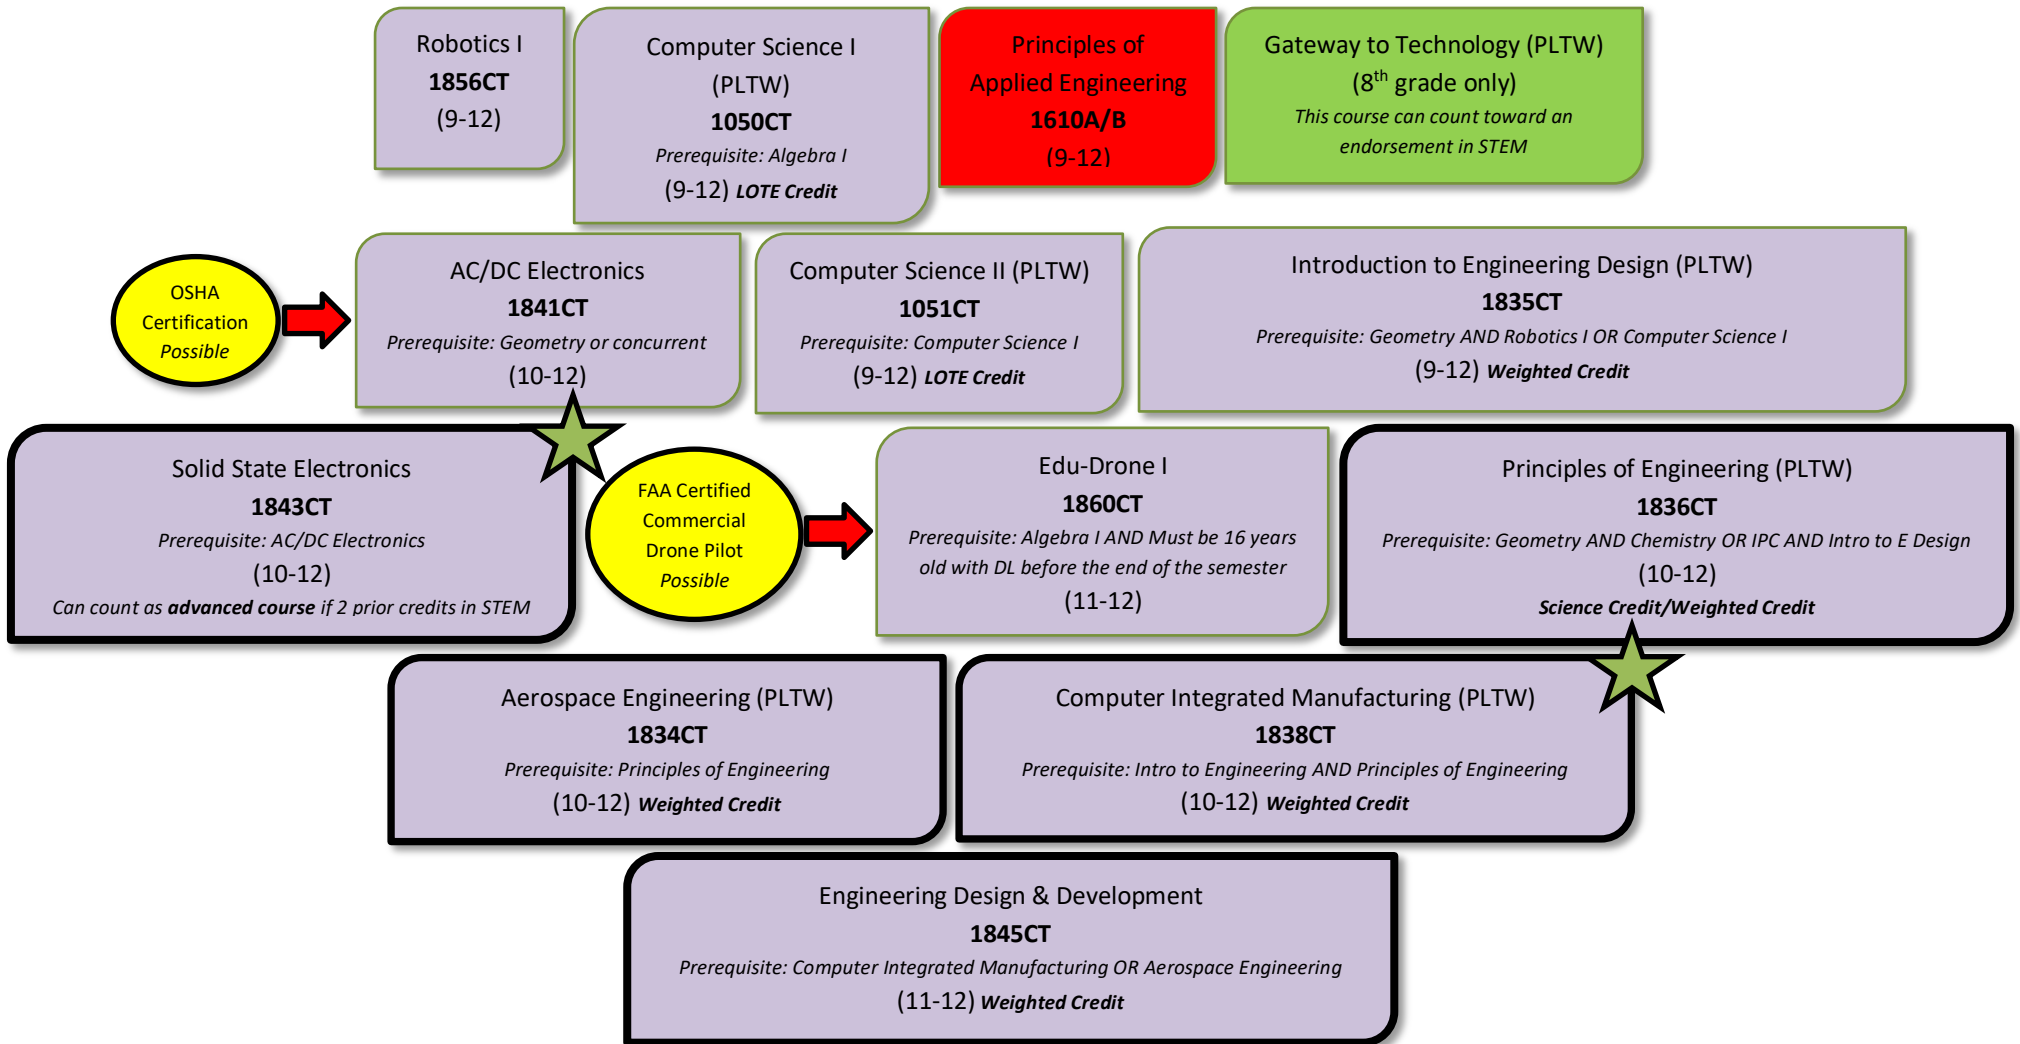

Science, Technology, Engineering & Math

Endorsement: STEM

Certification Requirement
The district will pay 100% of the cost of the certification test if students can show mastery by:
Passing a certification practice test
Maintaining an 80+ overall course average at the time of the certification test
<i>If students don't meet the requirements above, they must pay 100% of the cost of the certification test</i>

 Certificate of Excellence can be earned for this course.

LEGEND					
Fill Color	Length	Credit	Fill Color	Length	Credit
	18 weeks	1		HC - 18 weeks	0.5
	36 weeks	2-3		HC - 36 weeks	1
	College Course			Advanced Course	

To earn an endorsement, an MISD student must complete a coherent sequence for 4 or more credits that consist of 2 courses in the same program of study including at least 1 advanced CTE course