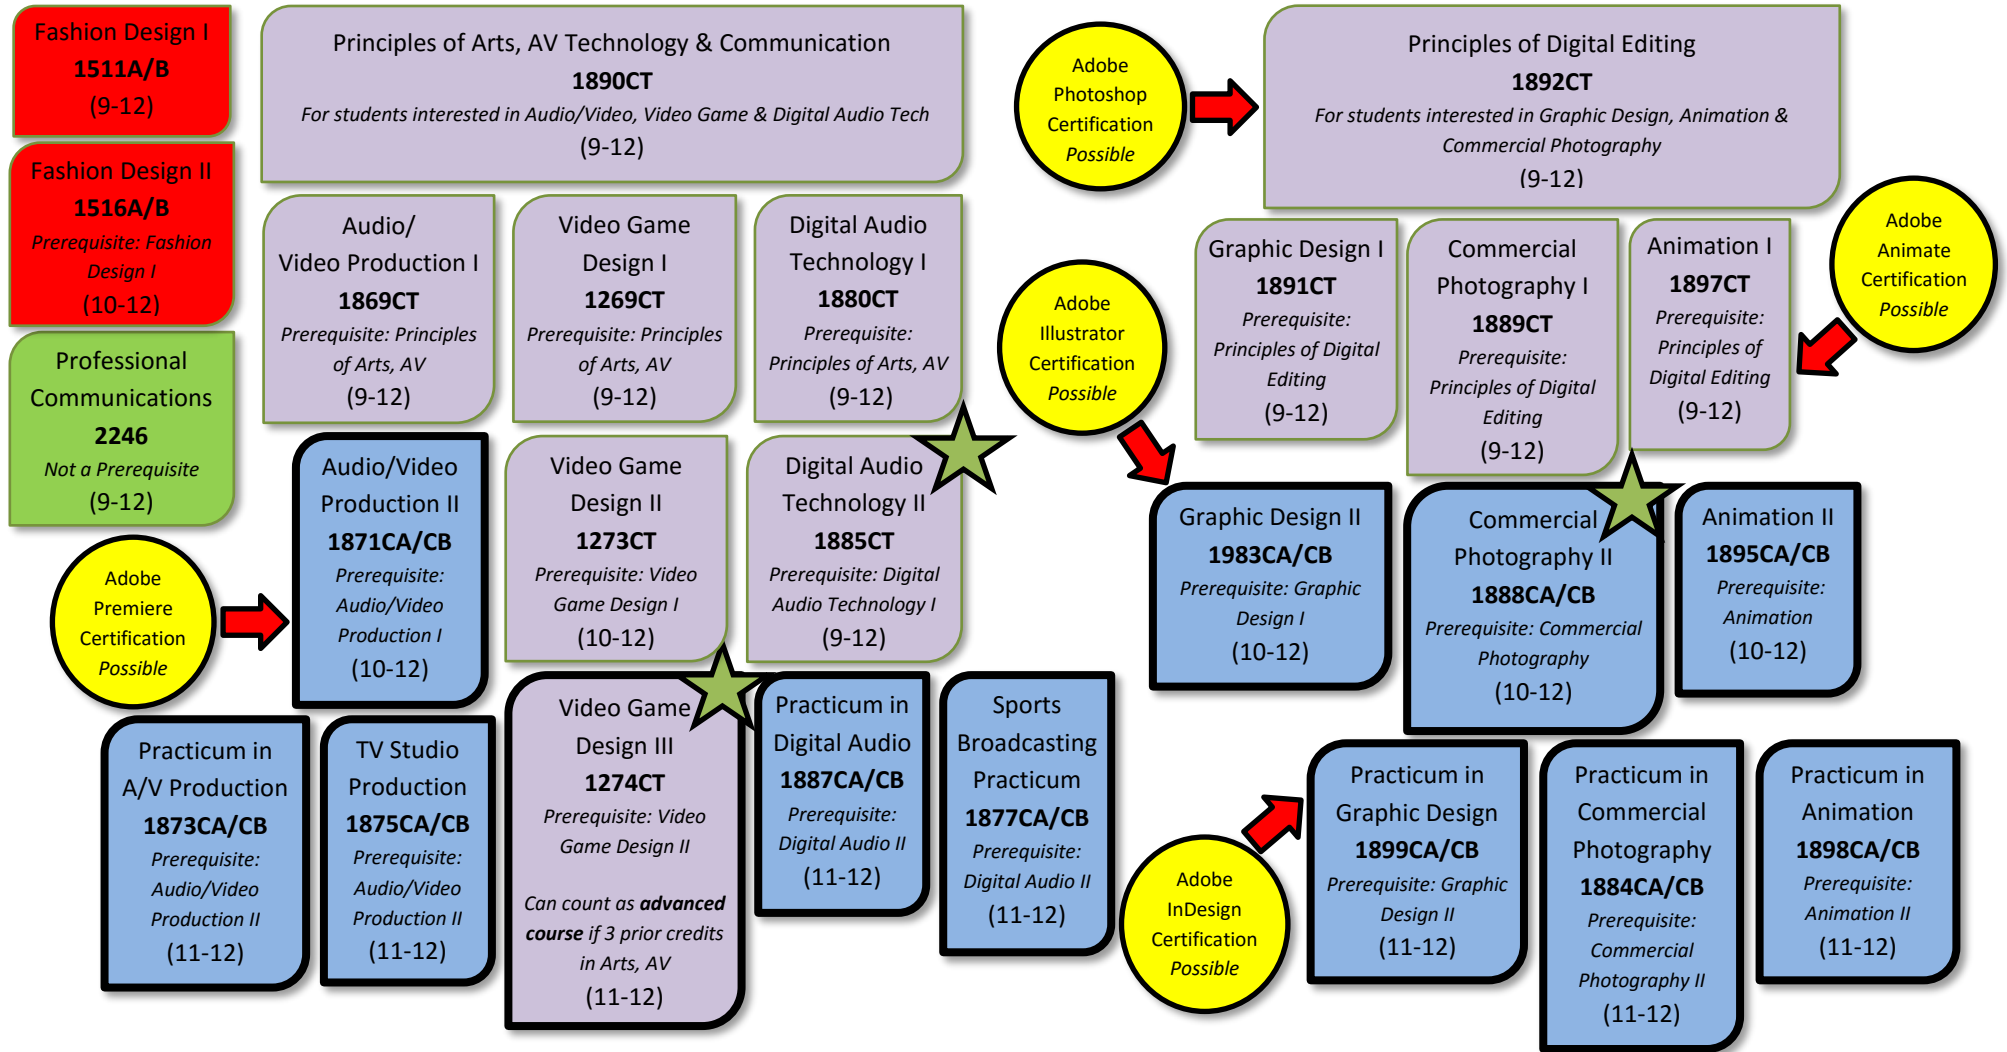

Arts, AV Technology & Communications

Endorsement: Business & Industry

Certification Requirement
The district will pay 100% of the cost of the certification test if students can show mastery by:
Passing a certification practice test
Maintaining an 80+ overall course average at the time of the certification test
If students don't meet the requirements above, they must pay 100% of the cost of the certification test

Certificate of Excellence can be earned for this course.

LEGEND					
Fill Color	Length	Credit	Fill Color	Length	Credit
	18 weeks	1		HC - 18 weeks	0.5
	36 weeks	2-3		HC - 36 weeks	1
	College Course			Advanced Course	

To earn an endorsement, an MISD student must complete a coherent sequence for 4 or more credits that consist of 2 courses in the same program of study including at least 1 advanced CTE course