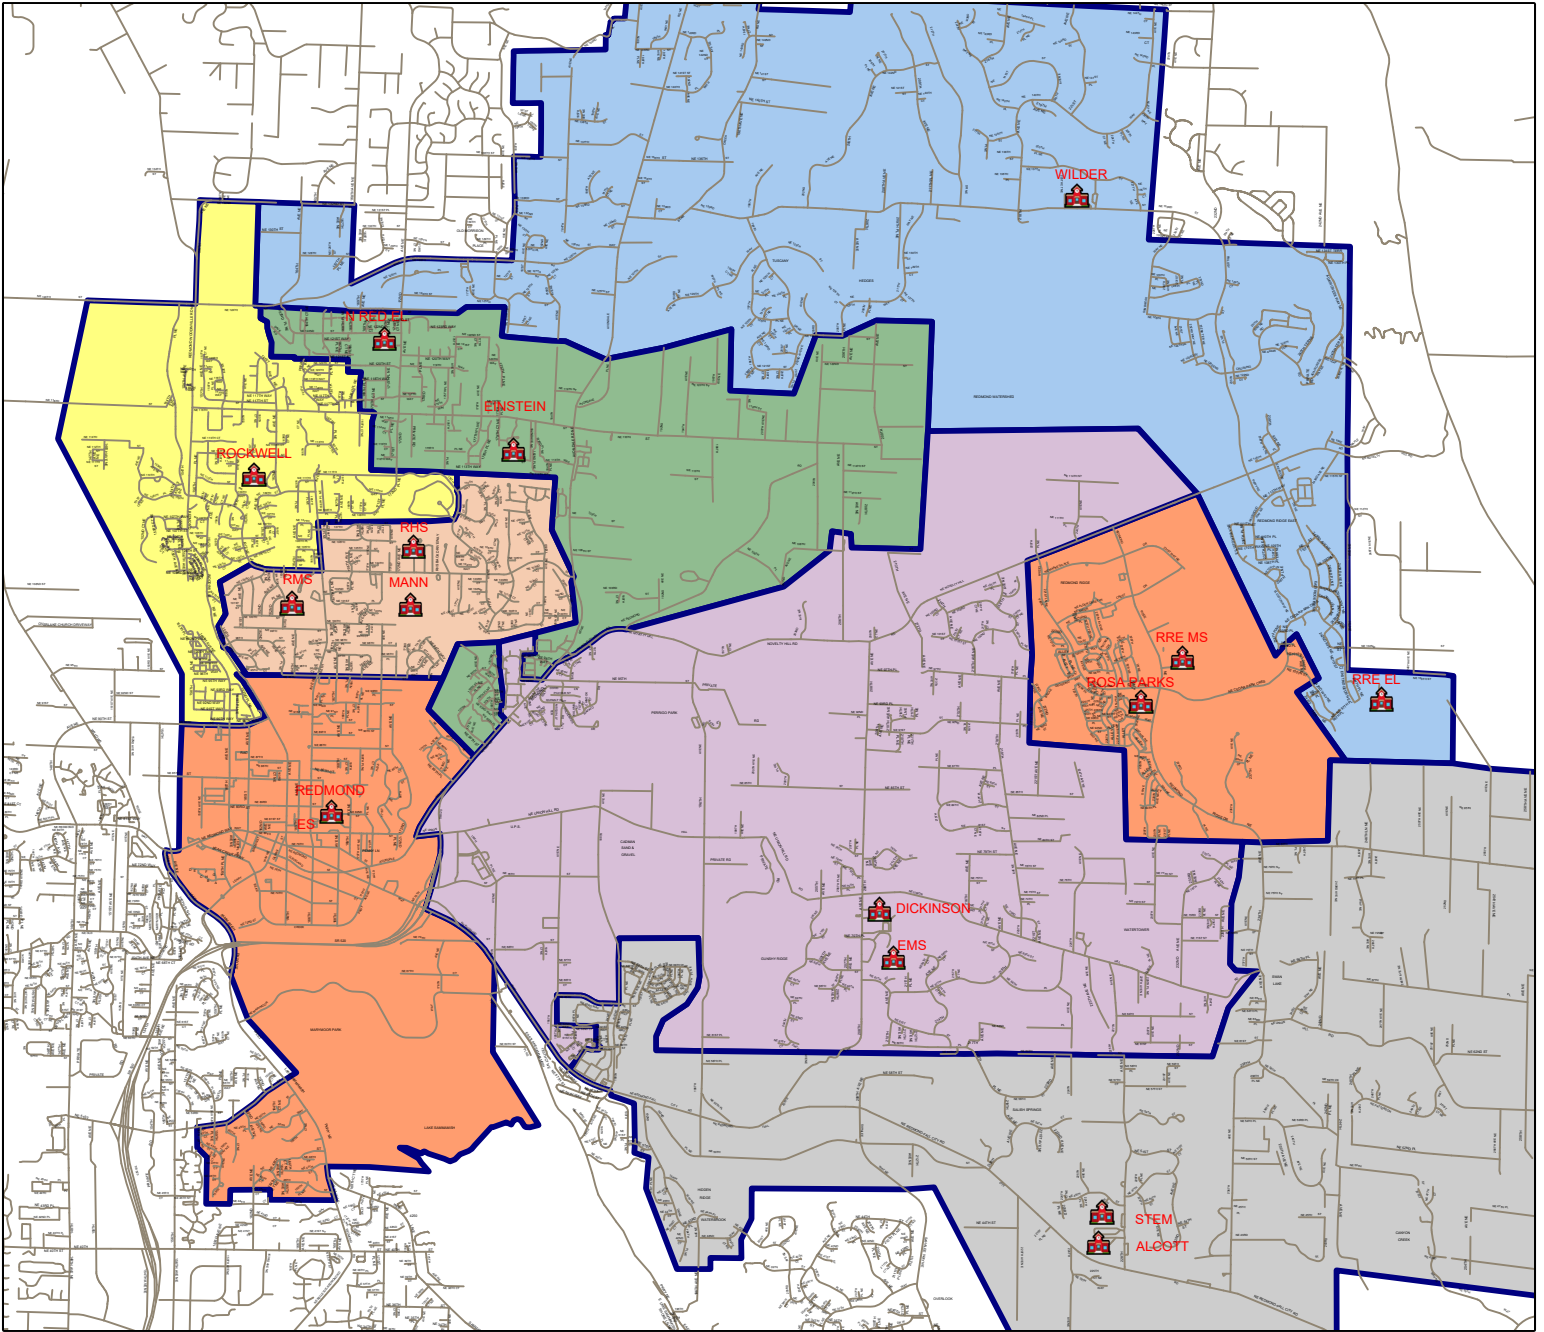

Lake Washington School District District Map

Current Boundaries