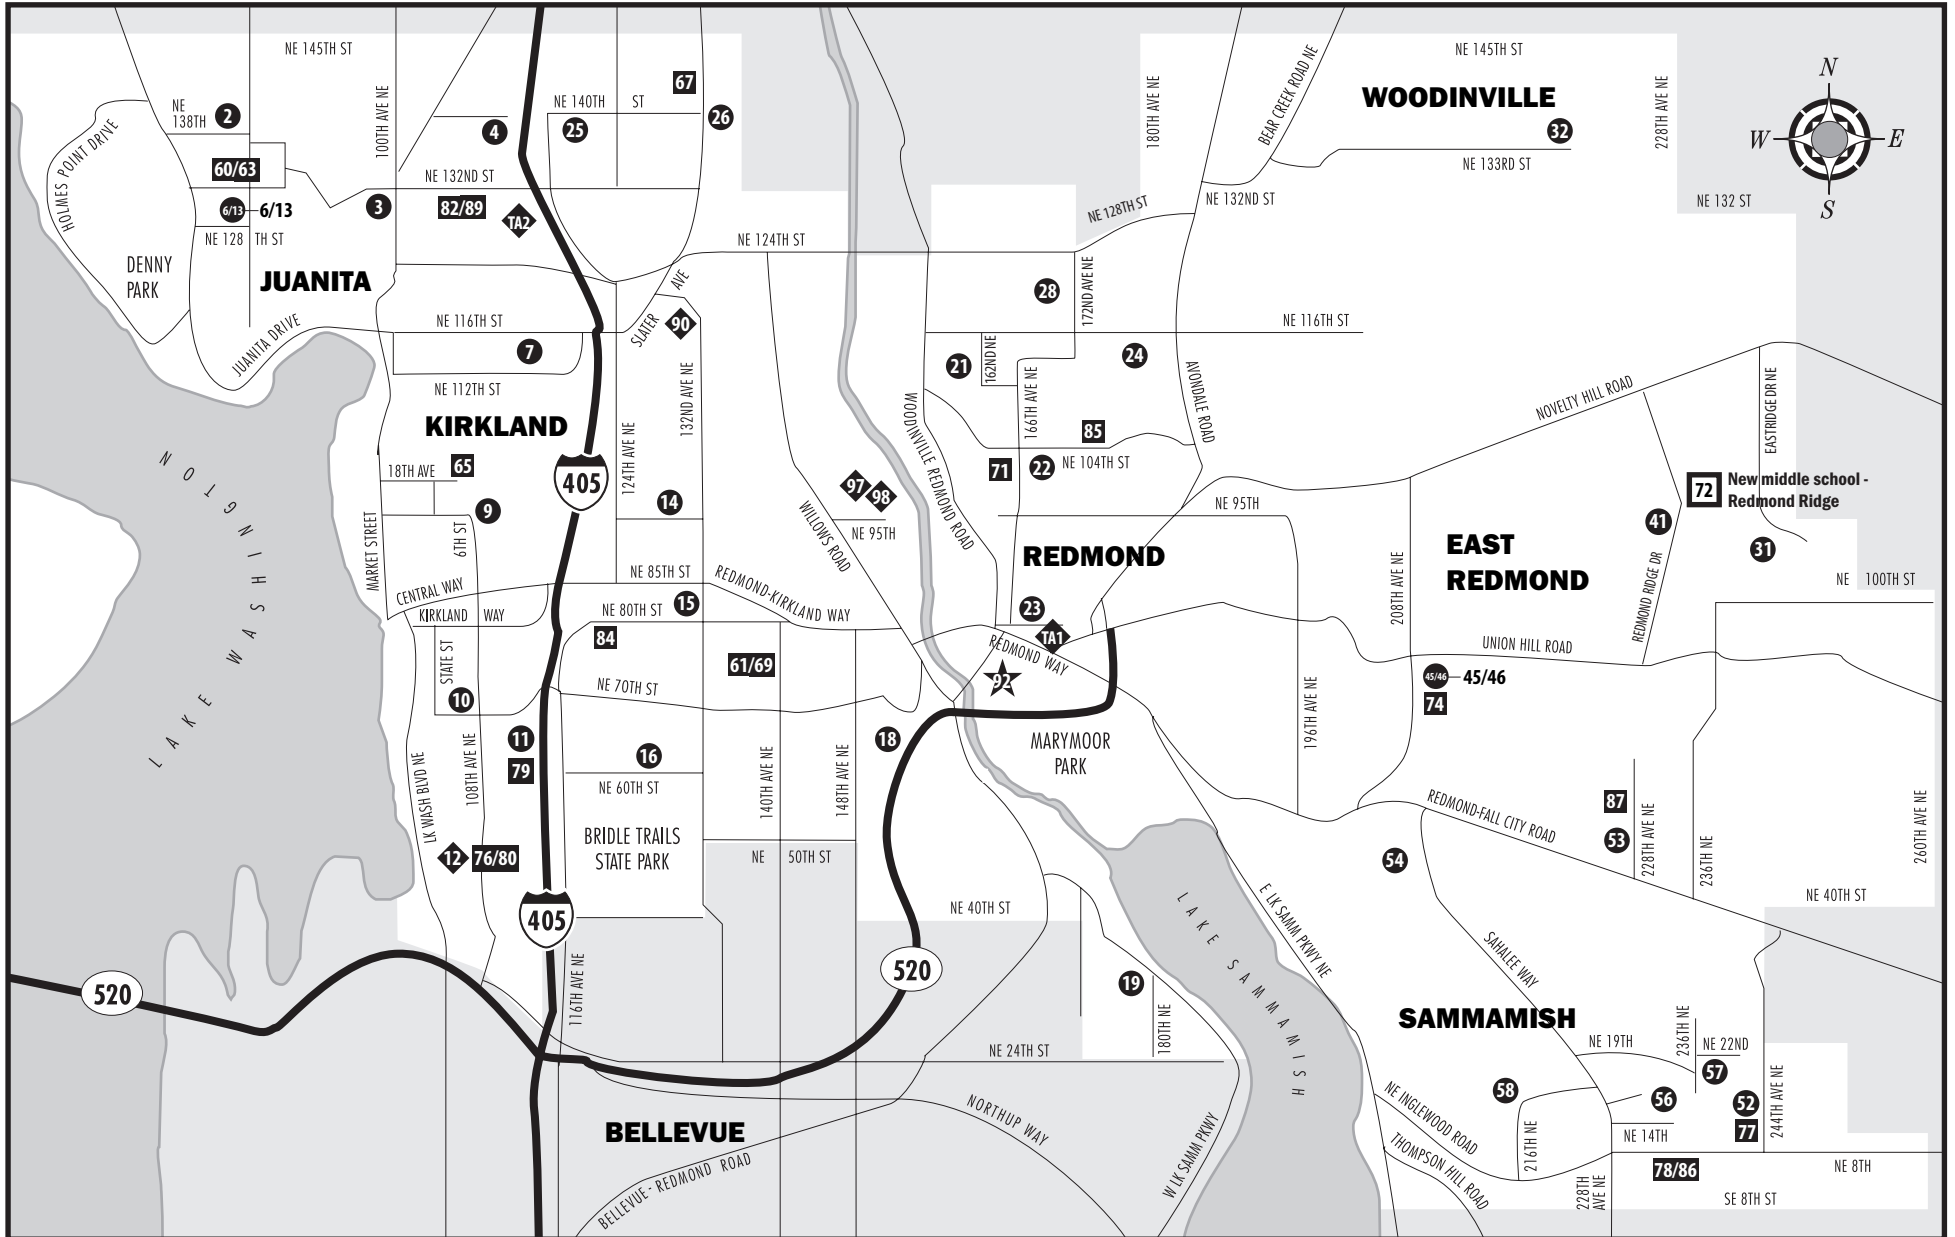

# LAKE WASHINGTON SCHOOL DISTRICT

Updated 8/2018

This map is intended to show general district boundaries. For more information call the **LWSD Transportation Department at 425-936-1120**.

<b>SYMBOL CODES:</b>	★	●	■	□	■	◆
	<b>RESOURCE CENTER/ ADMINISTRATION</b>	<b>ELEMENTARY SCHOOLS</b>	<b>MIDDLE SCHOOLS</b>	<b>NEW MIDDLE SCHOOL</b>	<b>HIGH SCHOOLS</b>	<b>OTHER PROGRAMS</b>