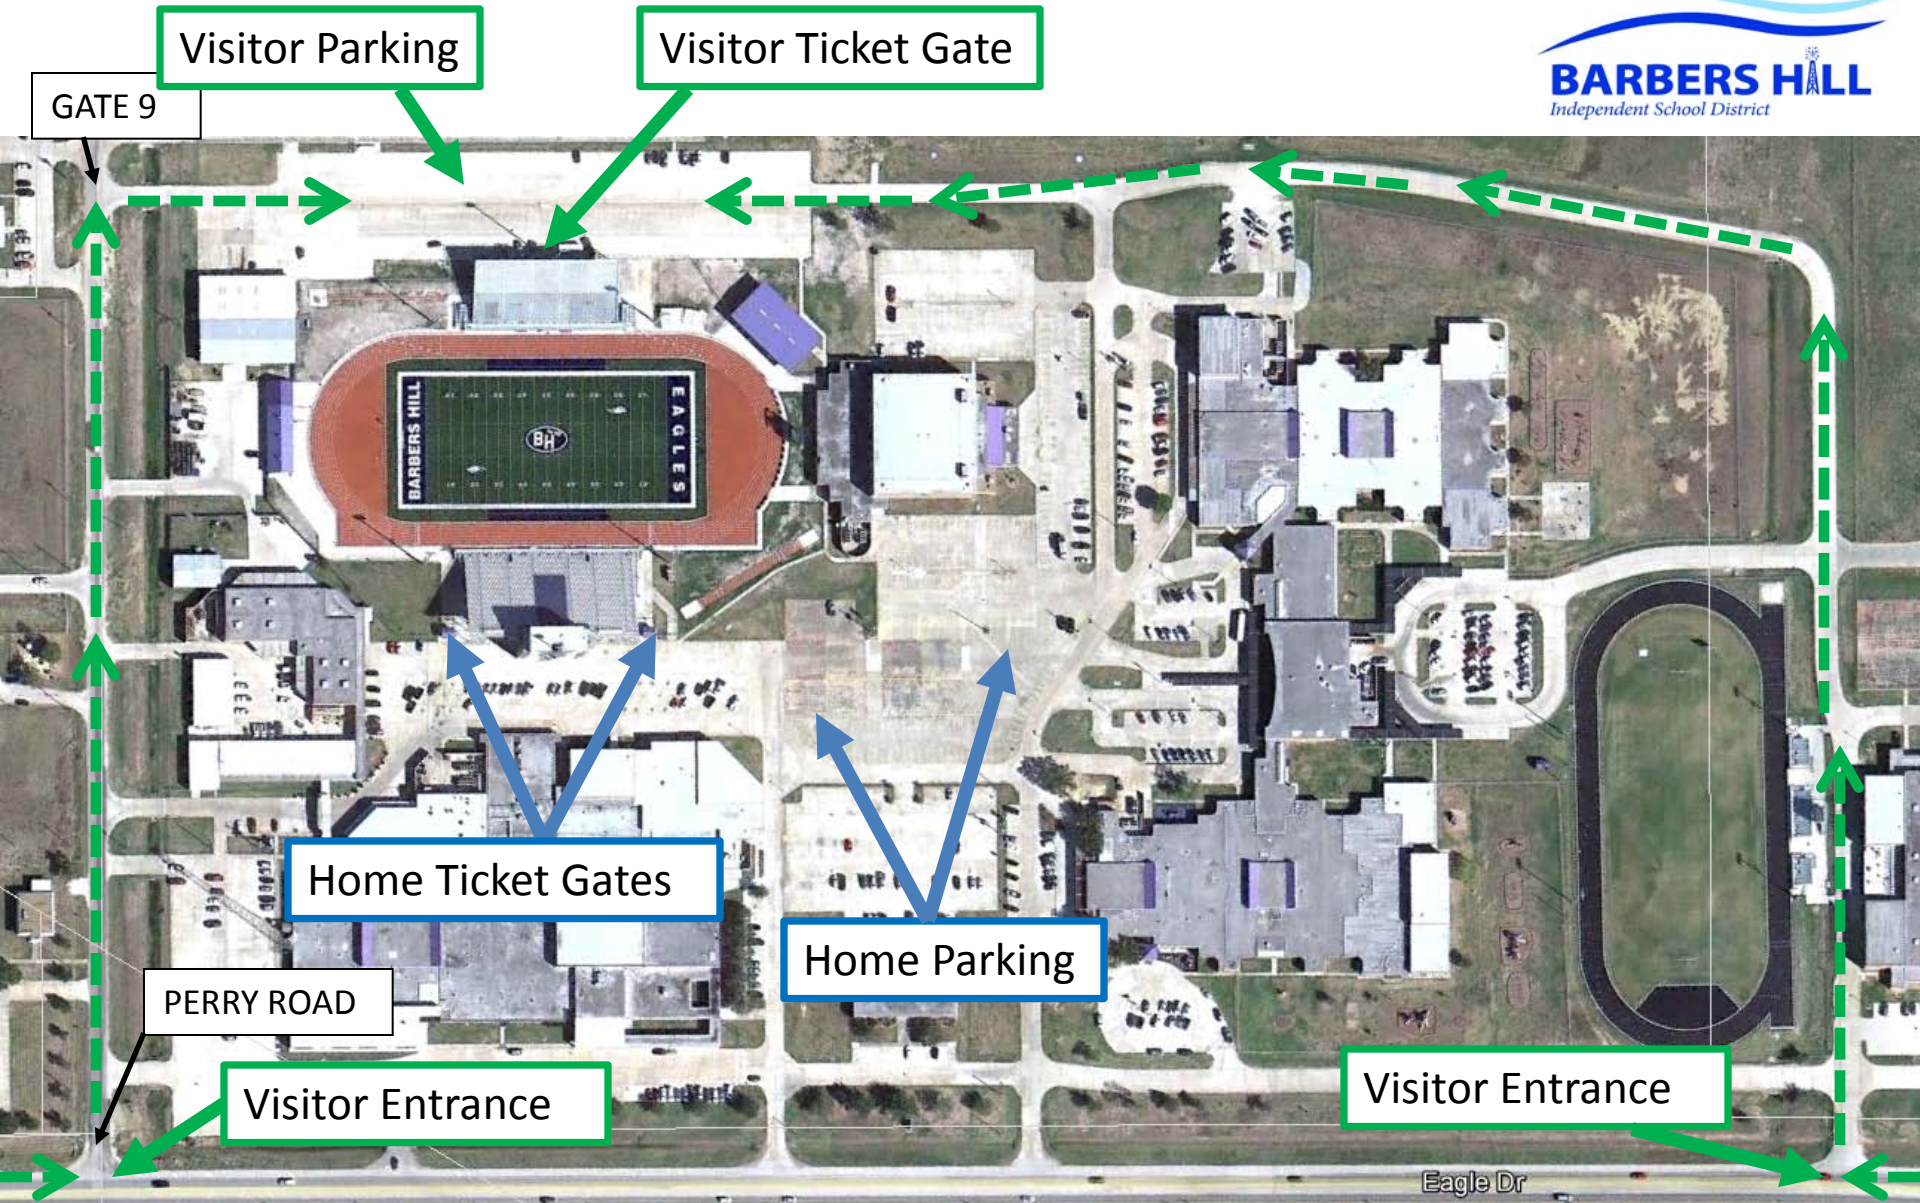

Eagle Stadium Parking Map

Visitor Parking

Visitor Ticket Gate

GATE 9

Home Ticket Gates

Home Parking

PERRY ROAD

Visitor Entrance

Visitor Entrance

Eagle Dr