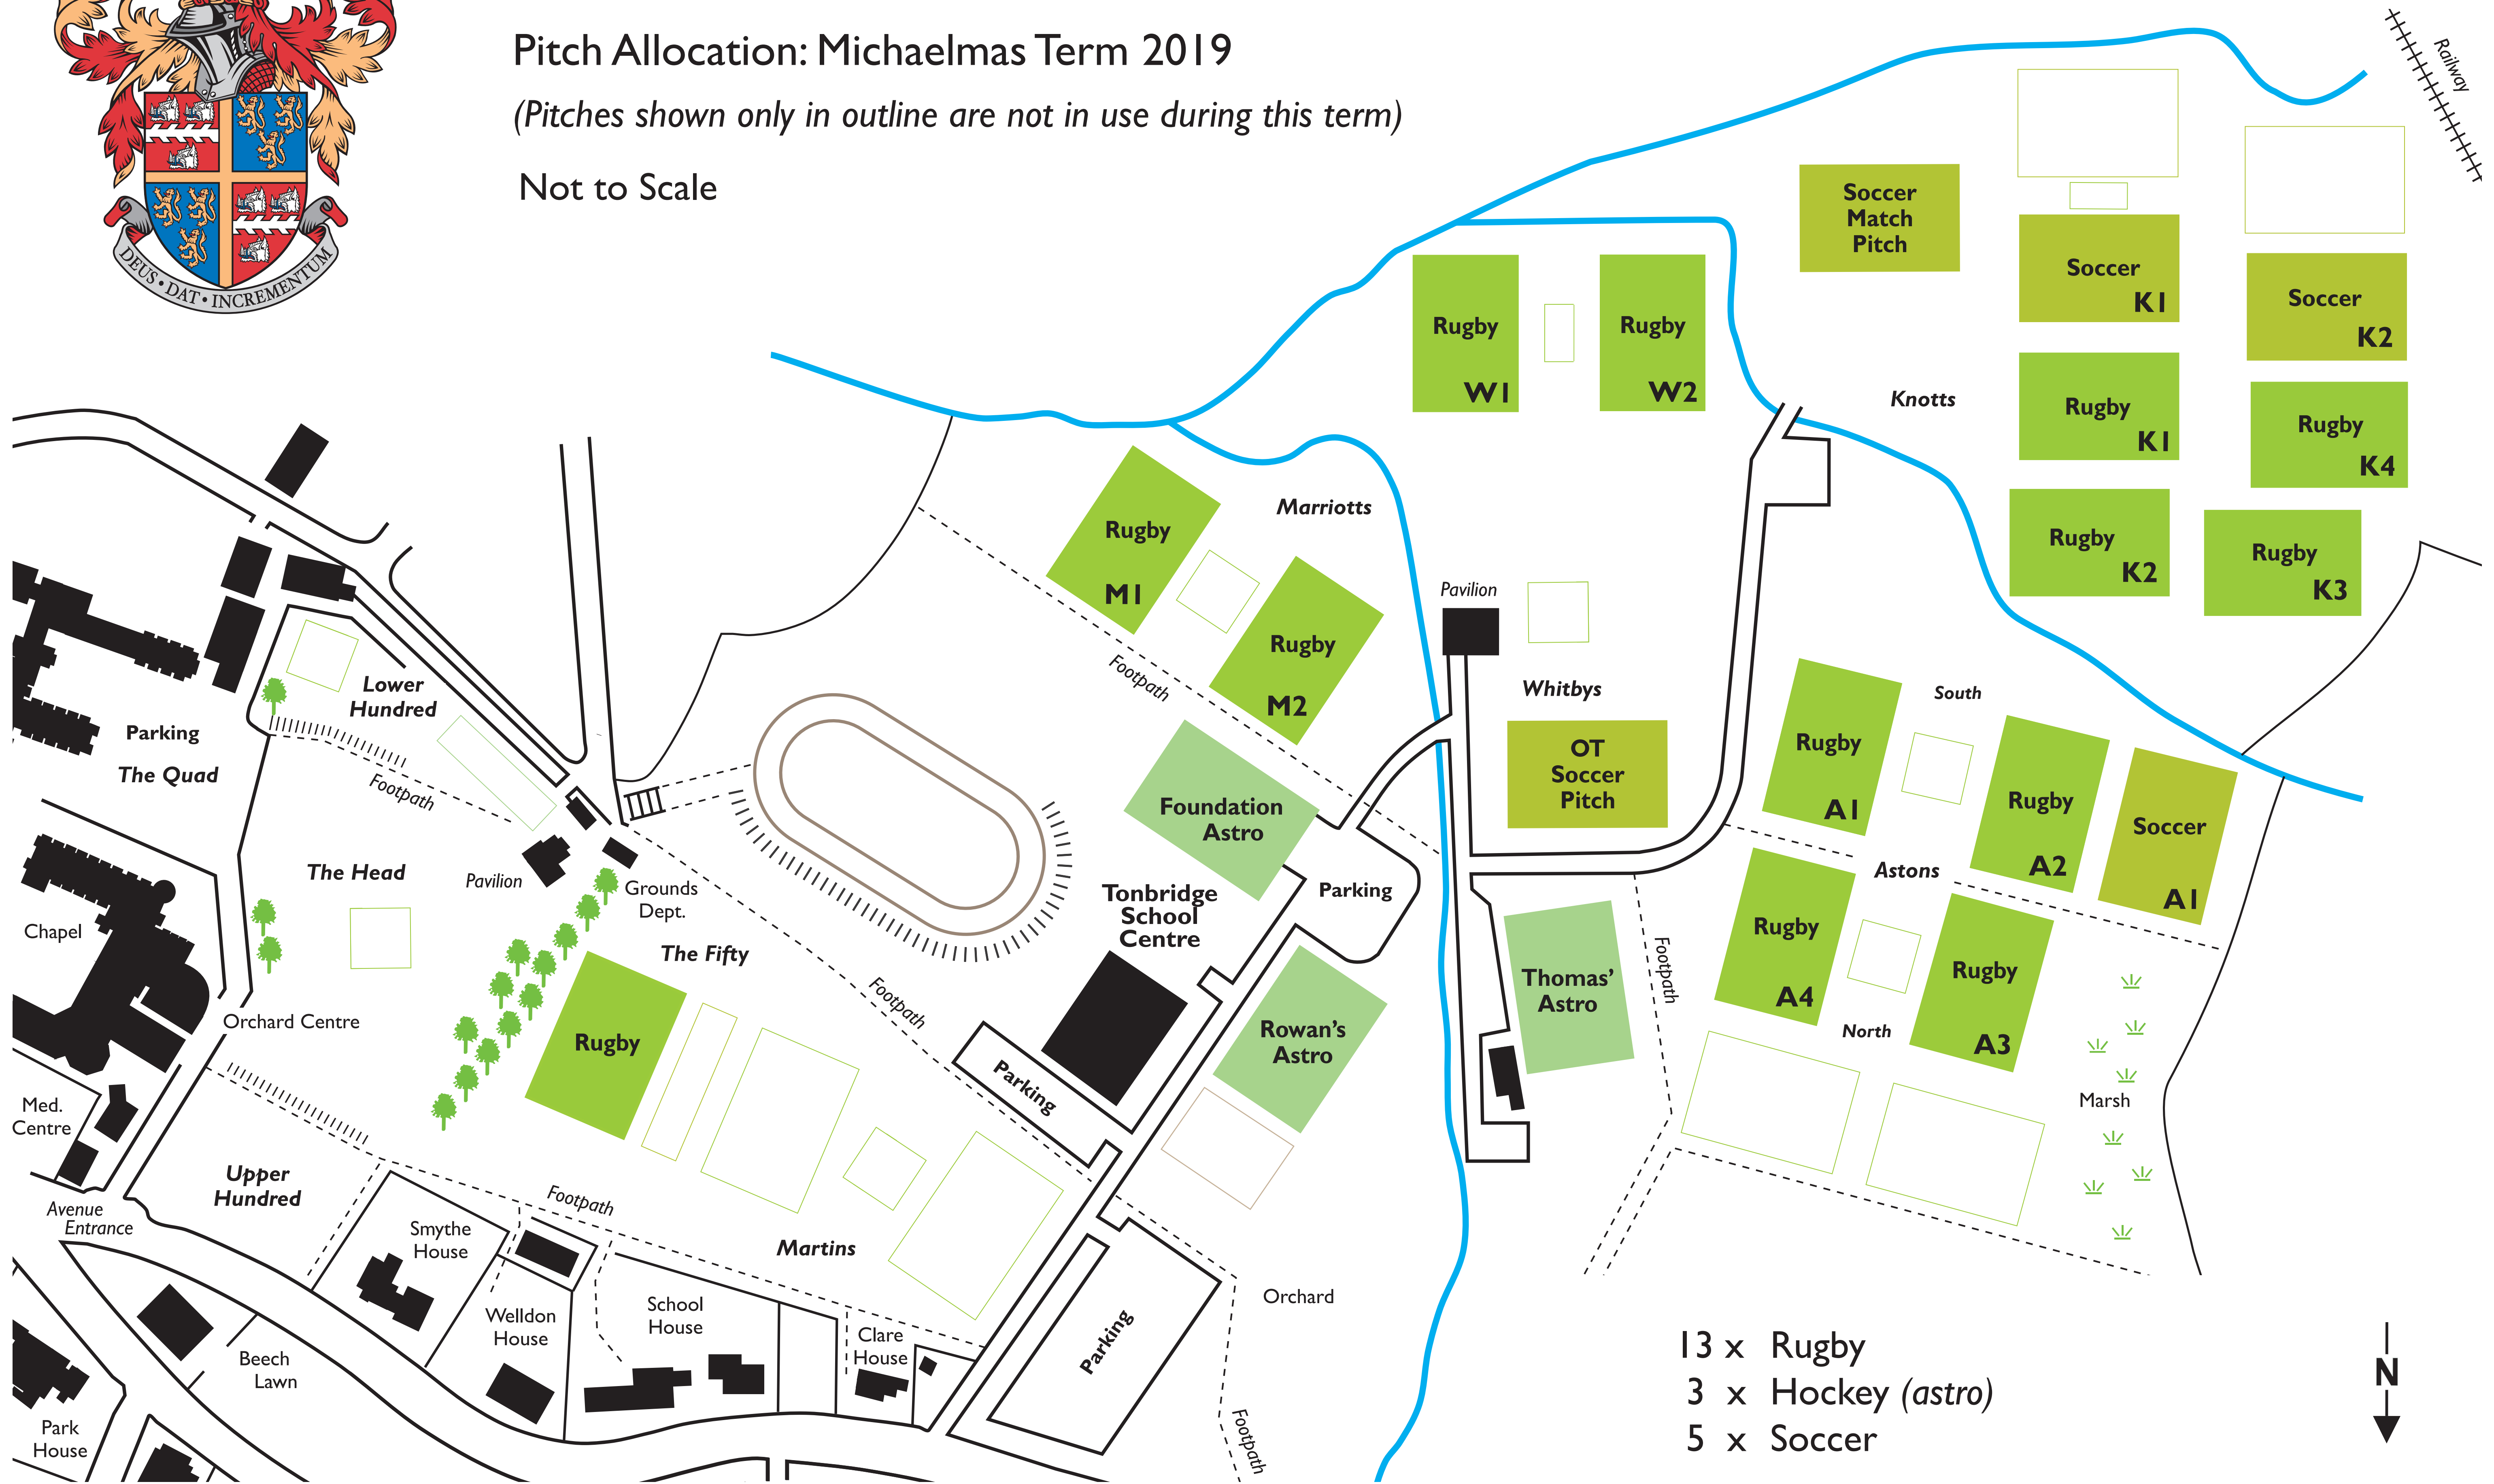

TONBRIDGE SCHOOL

Pitch Allocation: Michaelmas Term 2019

(Pitches shown only in outline are not in use during this term)

Not to Scale

13 x Rugby
3 x Hockey (astro)
5 x Soccer