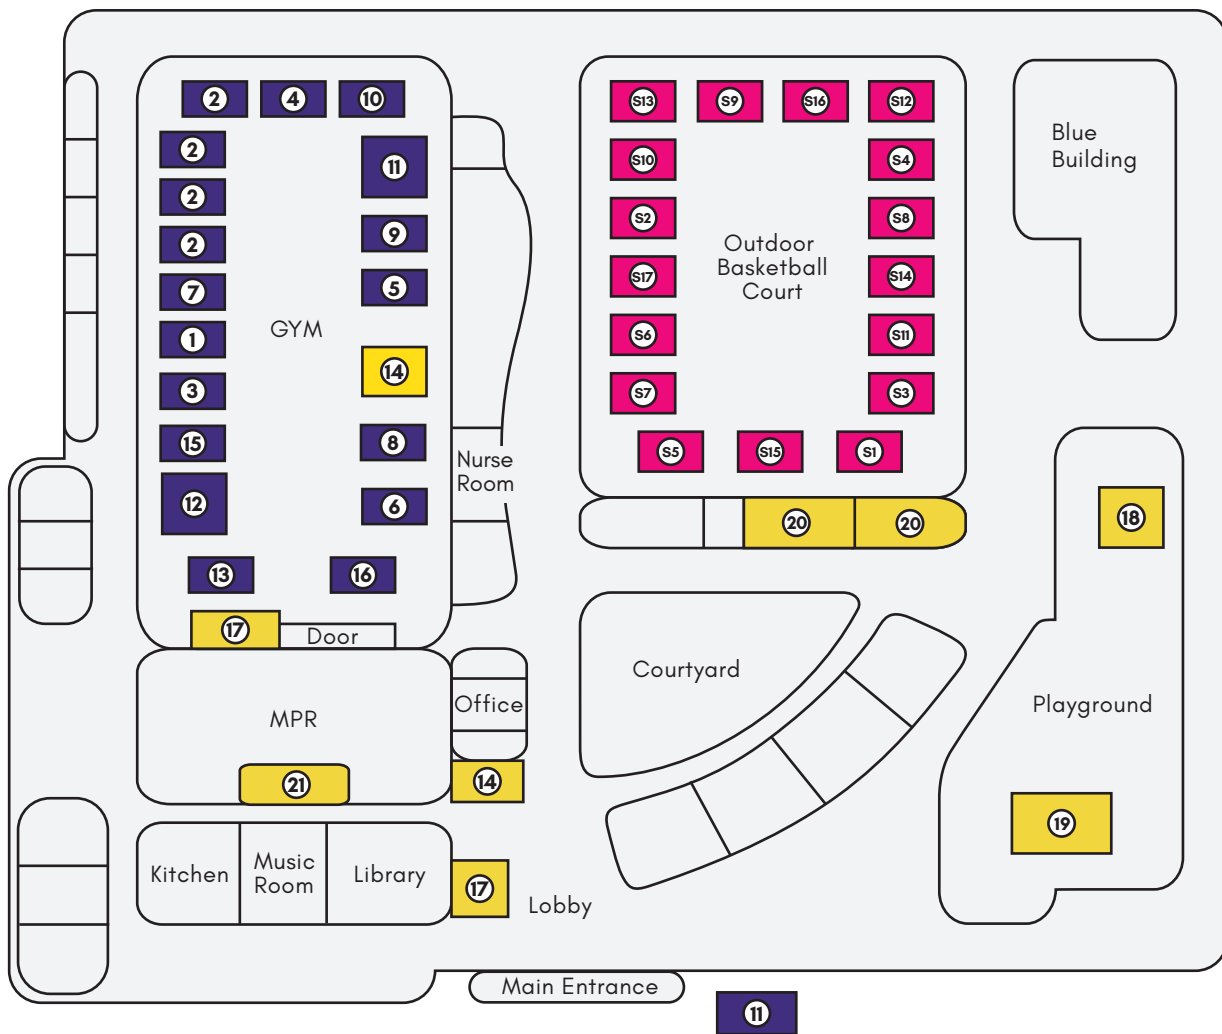

International Day Map 2019

Country/Region + Food Booths

- | | |
|-----------------|--------------------------------------|
| ① Australia | ⑨ Korea |
| ② China | ⑩ Indonesia + Malaysia + Phillipines |
| ③ Cuba | ⑪ Taiwan |
| ④ Europe | ⑫ USA |
| ⑤ HongKong | ⑬ Boy Scouts |
| ⑥ India | ⑮ Canada |
| ⑦ Japan | ⑯ Cub Scouts |
| ⑧ Latin America | |

Student Organizations

- | | |
|-------------------------------------|--|
| ① RS Animals (Paper Airplanes) | ⑨ Drone Club (Drone Flying) |
| ② RS People (Balloon Darts) | ⑩ GENCO 10 (Beanbag Throw) |
| ③ Connect4Cancer (Sumo Wrestling) | ⑪ GENCO 9 (Bottle Ring Toss) |
| ④ Migrant Link (Ring Toss + Limbo) | ⑫ Habitat for Humanity (Find My House) |
| ⑤ GSA (Facing Painting + Bake Sale) | ⑬ HSU (Fan Painting) |
| ⑥ Crossroads (Balloon Grounds) | ⑭ RS Environment (Paper Toss) |
| ⑦ NHS (Knock Down The Cans) | ⑮ GIN (Snow Cone + Henna) |
| ⑧ Liphy (Toilet Toss) | ⑯ Pulse |
| | ⑰ Anime (YO-YO Tsuru + Postcards) |

Other

- | |
|----------------------------|
| ⑭ PTA Ramshack |
| ⑰ Lucky Draw Ticket Sales |
| ⑱ Dunk Tank |
| ⑲ Bouncy Castle |
| ⑳ Hair4Hope (Room 105/106) |
| ㉑ Stage (Performances) |