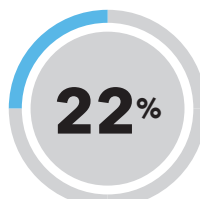

University of Michigan*
University of North Carolina, Charlotte
University of Notre Dame
University of Pennsylvania
University of South Carolina
University of St. Thomas*
University of Toledo
University of Toronto*
University of Washington*
Valparaiso University*
Vanderbilt University
Villanova University*
Virginia Commonwealth University
Wake Forest University
Washington University in St. Louis*
Western Michigan University
Westmont College
Wheaton College IL*
Whitman College
Whitworth University
Xavier University*

CLASS OF 2017 (n=218)

WHERE THEY ARE NOW:

4 Year College	78%
2 Year College / Career Ed.	17%
Gap Year	3%
Employed	1%
Military	1%

of students attend schools located out of state.

18
STATES

3
COUNTRIES