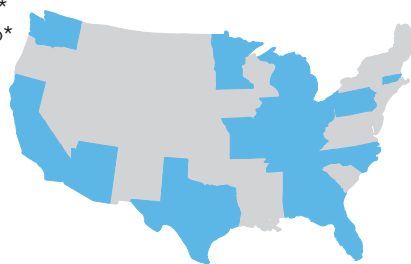

University of Michigan*
University of North Carolina, Charlotte
University of Notre Dame
University of Pennsylvania
University of South Carolina
University of St. Thomas*
University of Toledo
University of Toronto*
University of Washington*
Valparaiso University*
Vanderbilt University
Villanova University*
Virginia Commonwealth University
Wake Forest University
Washington University in St. Louis*
Western Michigan University
Westmont College
Wheaton College IL*
Whitman College
Whitworth University
Xavier University*

CLASS OF 2017 (n=218)

WHERE THEY ARE NOW:

4 Year College	78%
2 Year College / Career Ed.	17%
Gap Year	3%
Employed	1%
Military	1%

of students attend schools located out of state.

18
STATES

3
COUNTRIES

of students attend Christian colleges or universities.