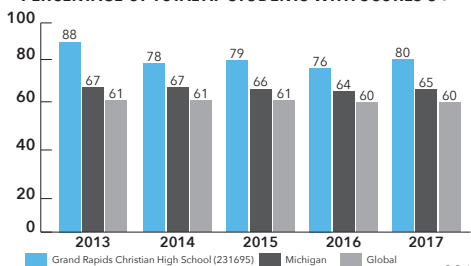

GRAND RAPIDS CHRISTIAN HIGH SCHOOL

2017-2018 SCHOOL PROFILE

Grand Rapids Christian High School has been accredited since 1925 by AdvancED and is the largest member of Christian Schools International (CSI). Our Student Support Services (SSS) programs are also fully endorsed by the Christian Learning Center Network.

Grand Rapids Christian High School is a proud participant in the Van AnDEL Education Institute.

GRADUATION REQUIREMENTS

Bible /Theology	2 credits
English	4 credits
Mathematics	4 credits
Physical Education / Health	1 credit
Science	3 credits
Social Studies	3 credits
Visual, Performing & Applied Arts	1 credit
World Language	2 credits
Additional Courses	4 credits

TOTAL 24

Note: 1 credit = 1 year / 0.5 credit = semester. Students must also complete a *Winterim* requirement each year.

AP COURSES

Biology	Micro Economics
Chemistry	Macro Economics
Calculus A/B	Physics C
Computer Science	Psychology
English Language	Statistics
English Literature	US Government
European History	US History

PERCENTAGE OF TOTAL AP STUDENTS WITH SCORES 3+