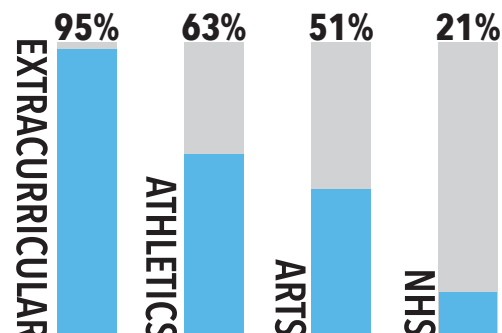

STUDENT INVOLVEMENT