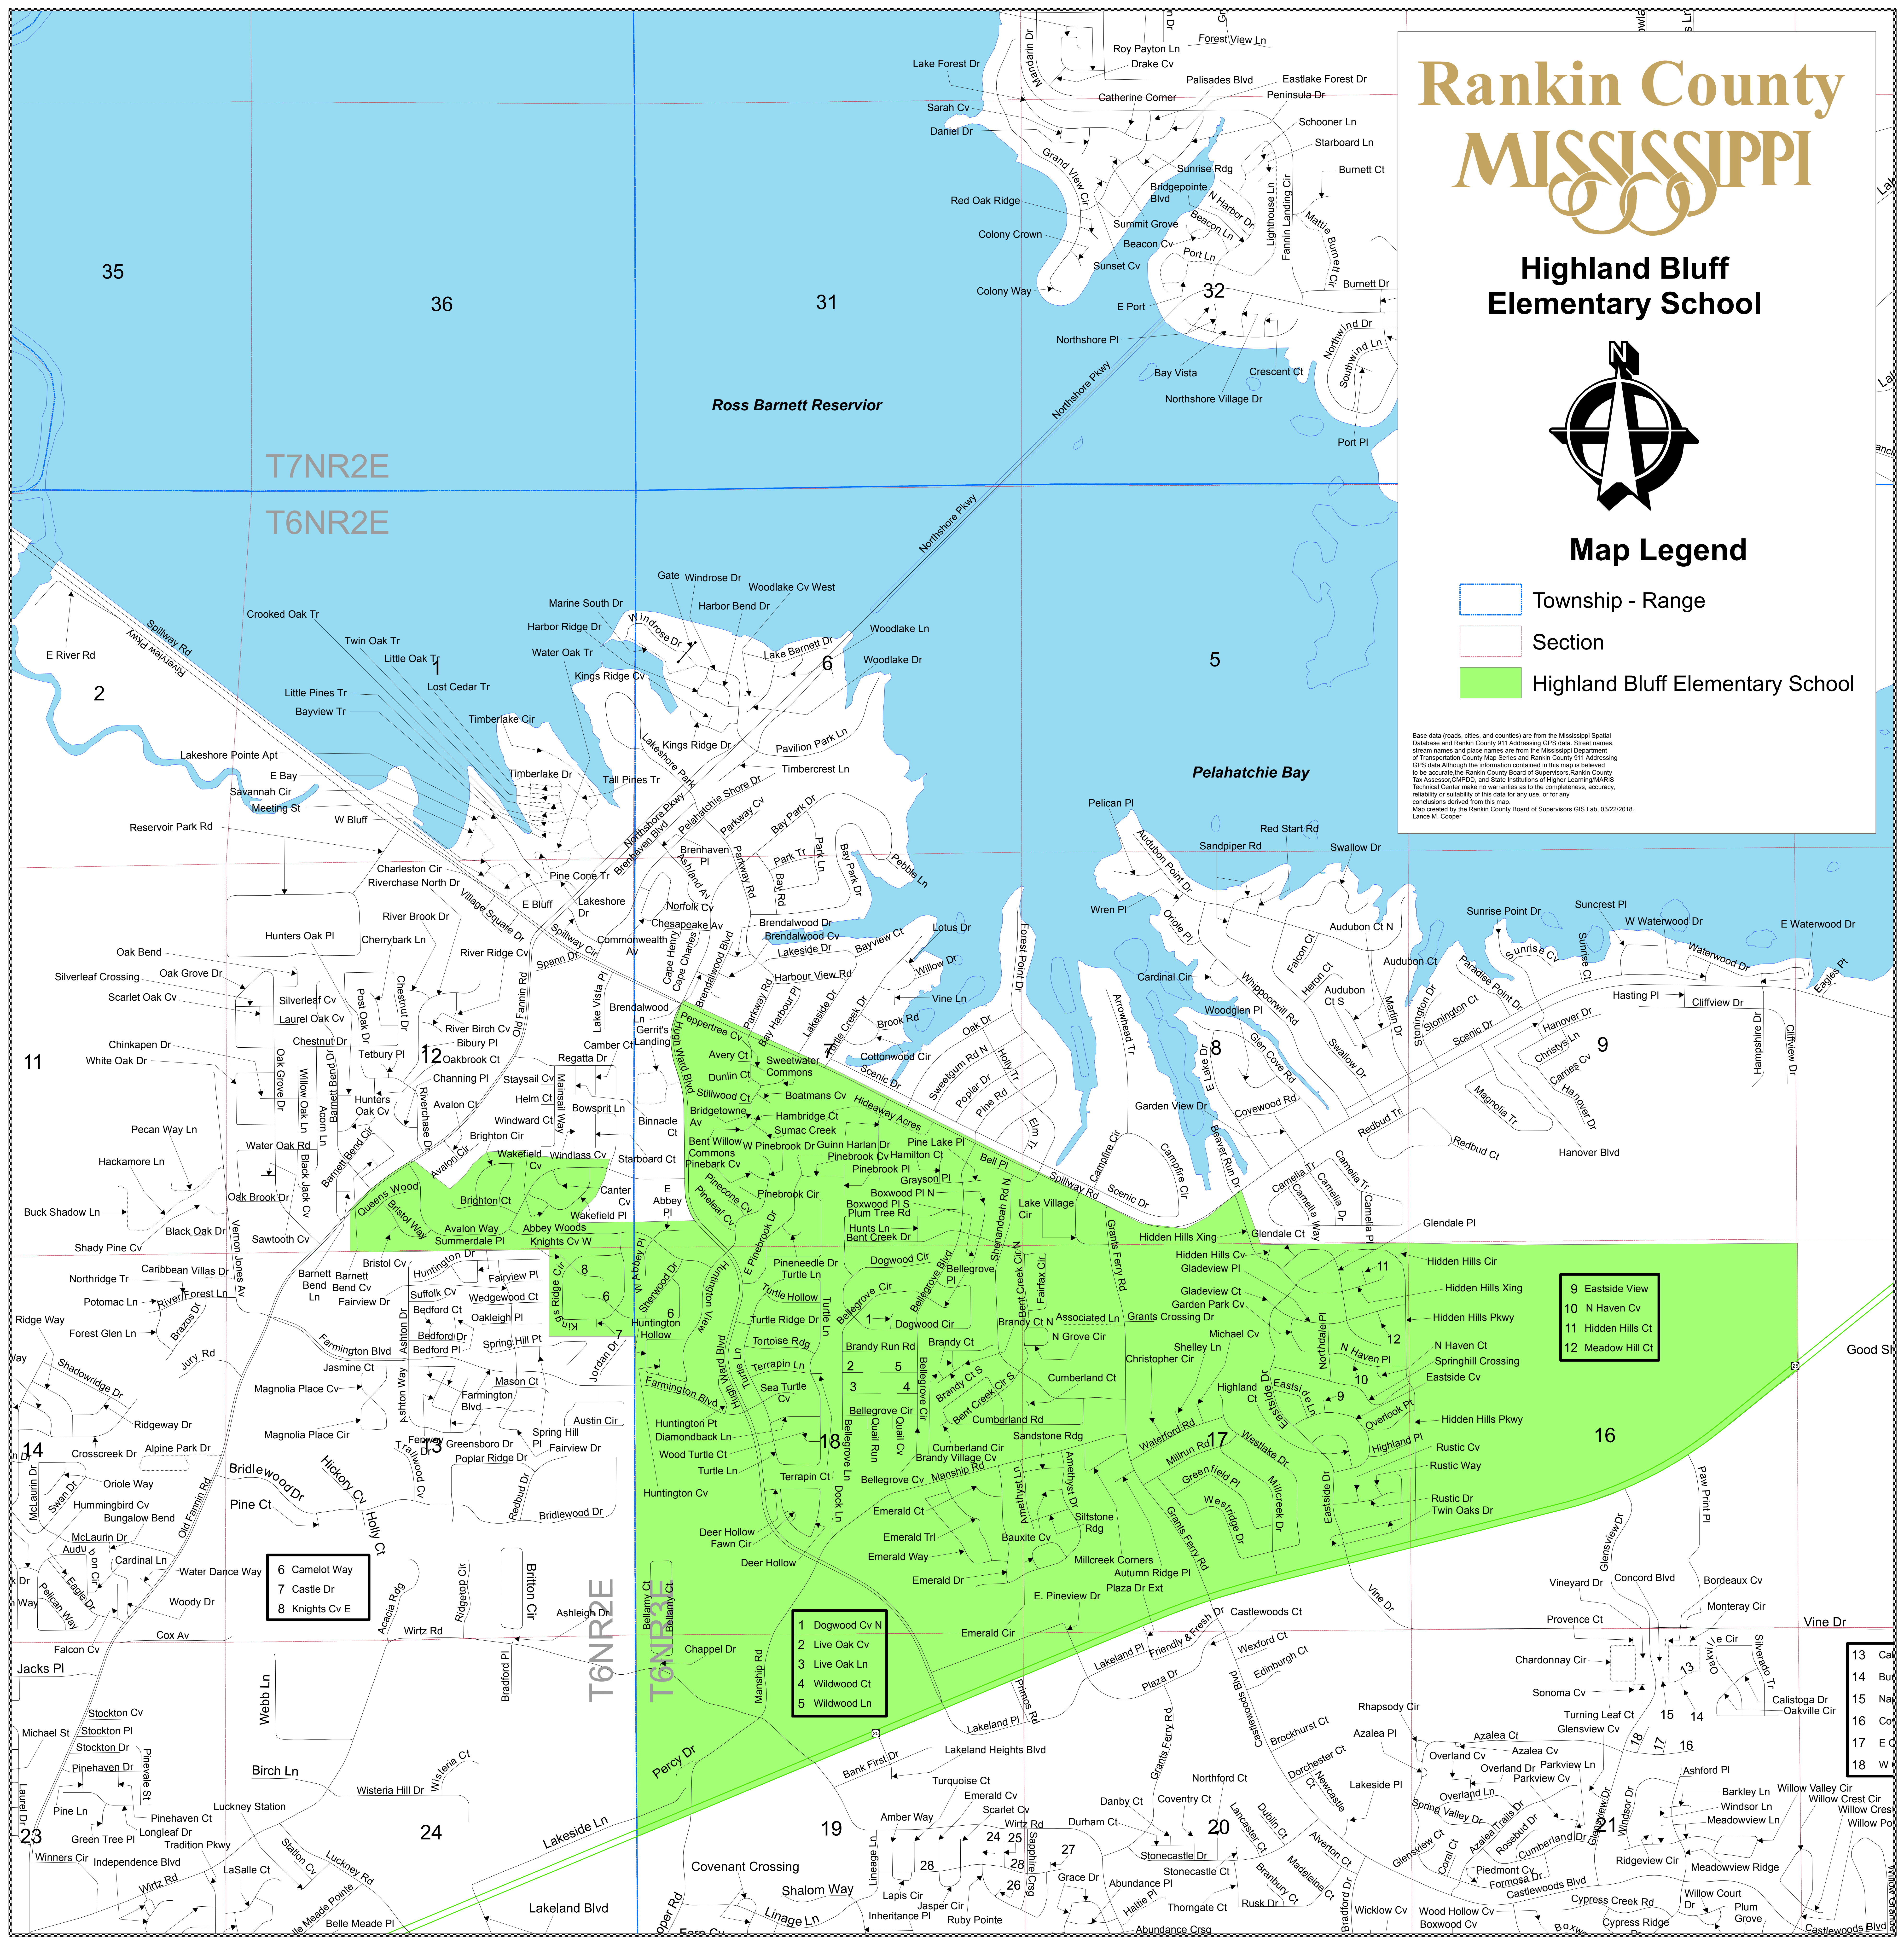

Rankin County MISSISSIPPI

Highland Bluff Elementary School

Map Legend

- Township - Range
- Section
- Highland Bluff Elementary School

- 6 Camel Way
- 7 Castle Dr
- 8 Knights Cv E

- 1 Dogwood Cv N
- 2 Live Oak Cv
- 3 Live Oak Ln
- 4 Wildwood Ct
- 5 Wildwood Ln

- 9 Eastside View
- 10 N Haven Cv
- 11 Hidden Hills Ct
- 12 Meadow Hill Ct

- 13 Oakville Ct
- 14 Calistoga Dr
- 15 Nax
- 16 Co
- 17 E C
- 18 W