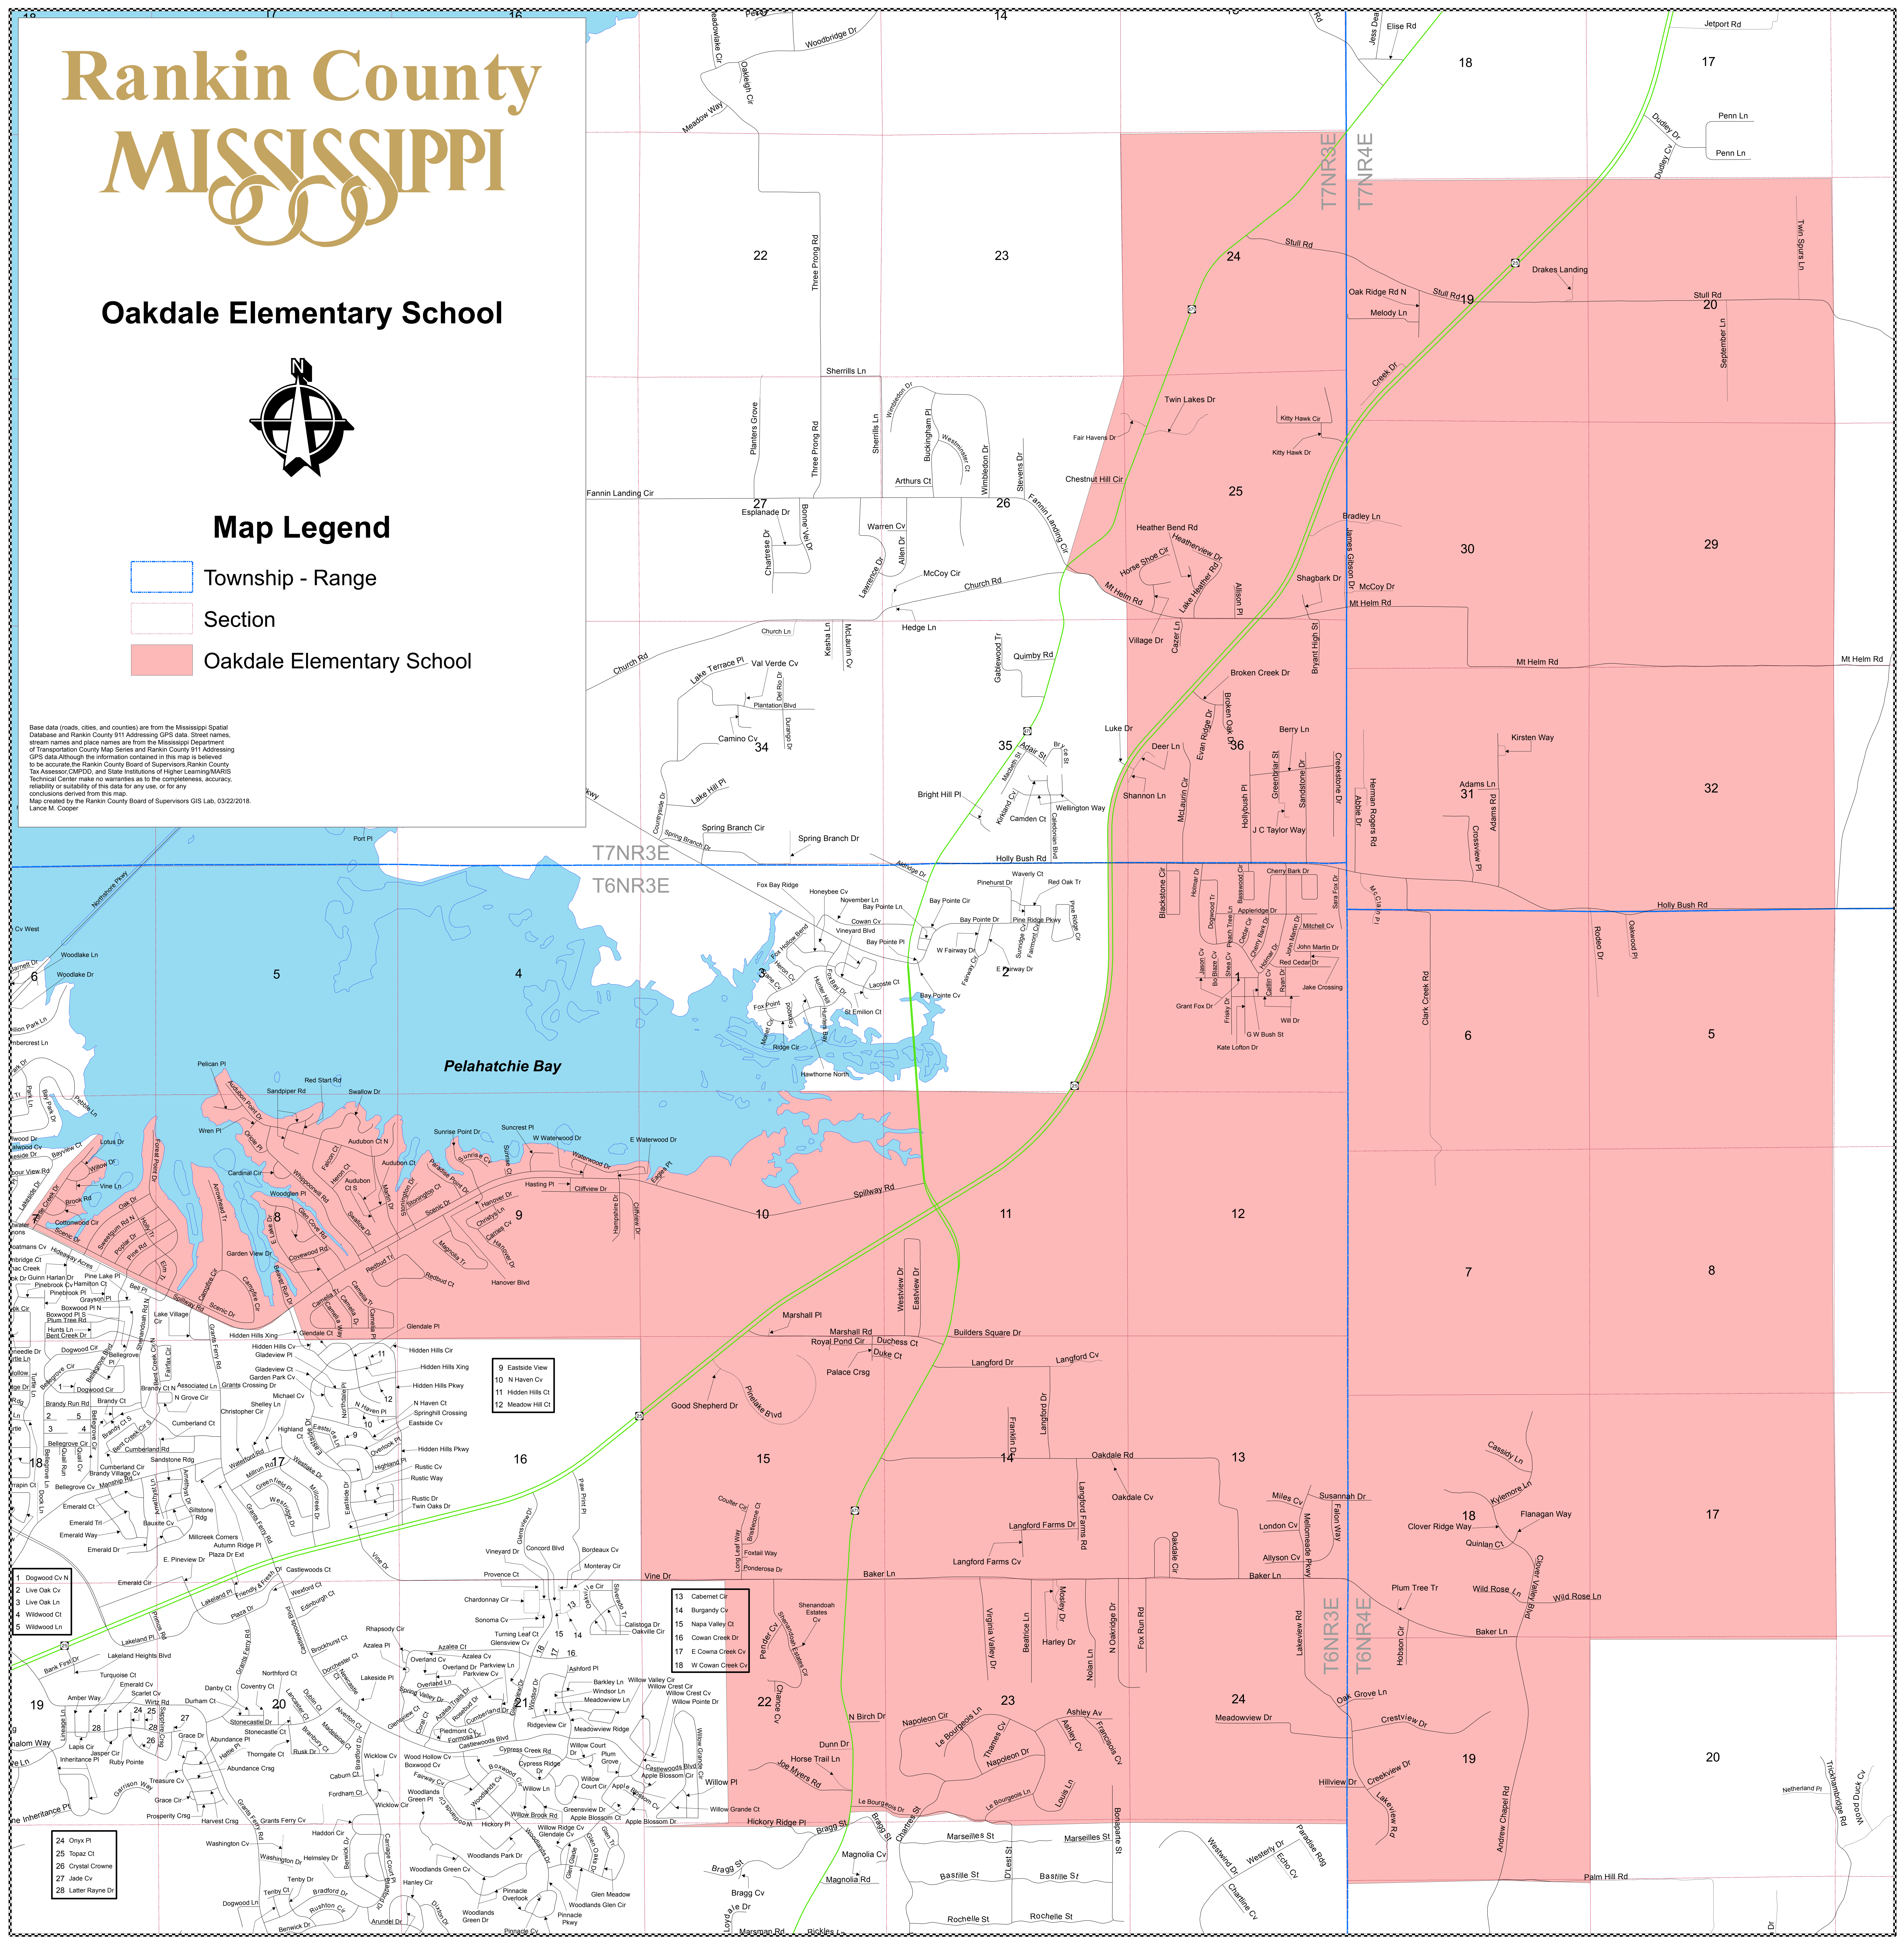

Rankin County MISSISSIPPI

Oakdale Elementary School

Map Legend

- Township - Range
- Section
- Oakdale Elementary School

- 1 Dogwood Cv N
- 2 Live Oak Cv
- 3 Live Oak Ln
- 4 Wildwood Ct
- 5 Wildwood Ln

- 24 Onyx Pl
- 25 Topaz Ct
- 26 Crystal Crown
- 27 Jade Cv
- 28 Letter Rayne Dr