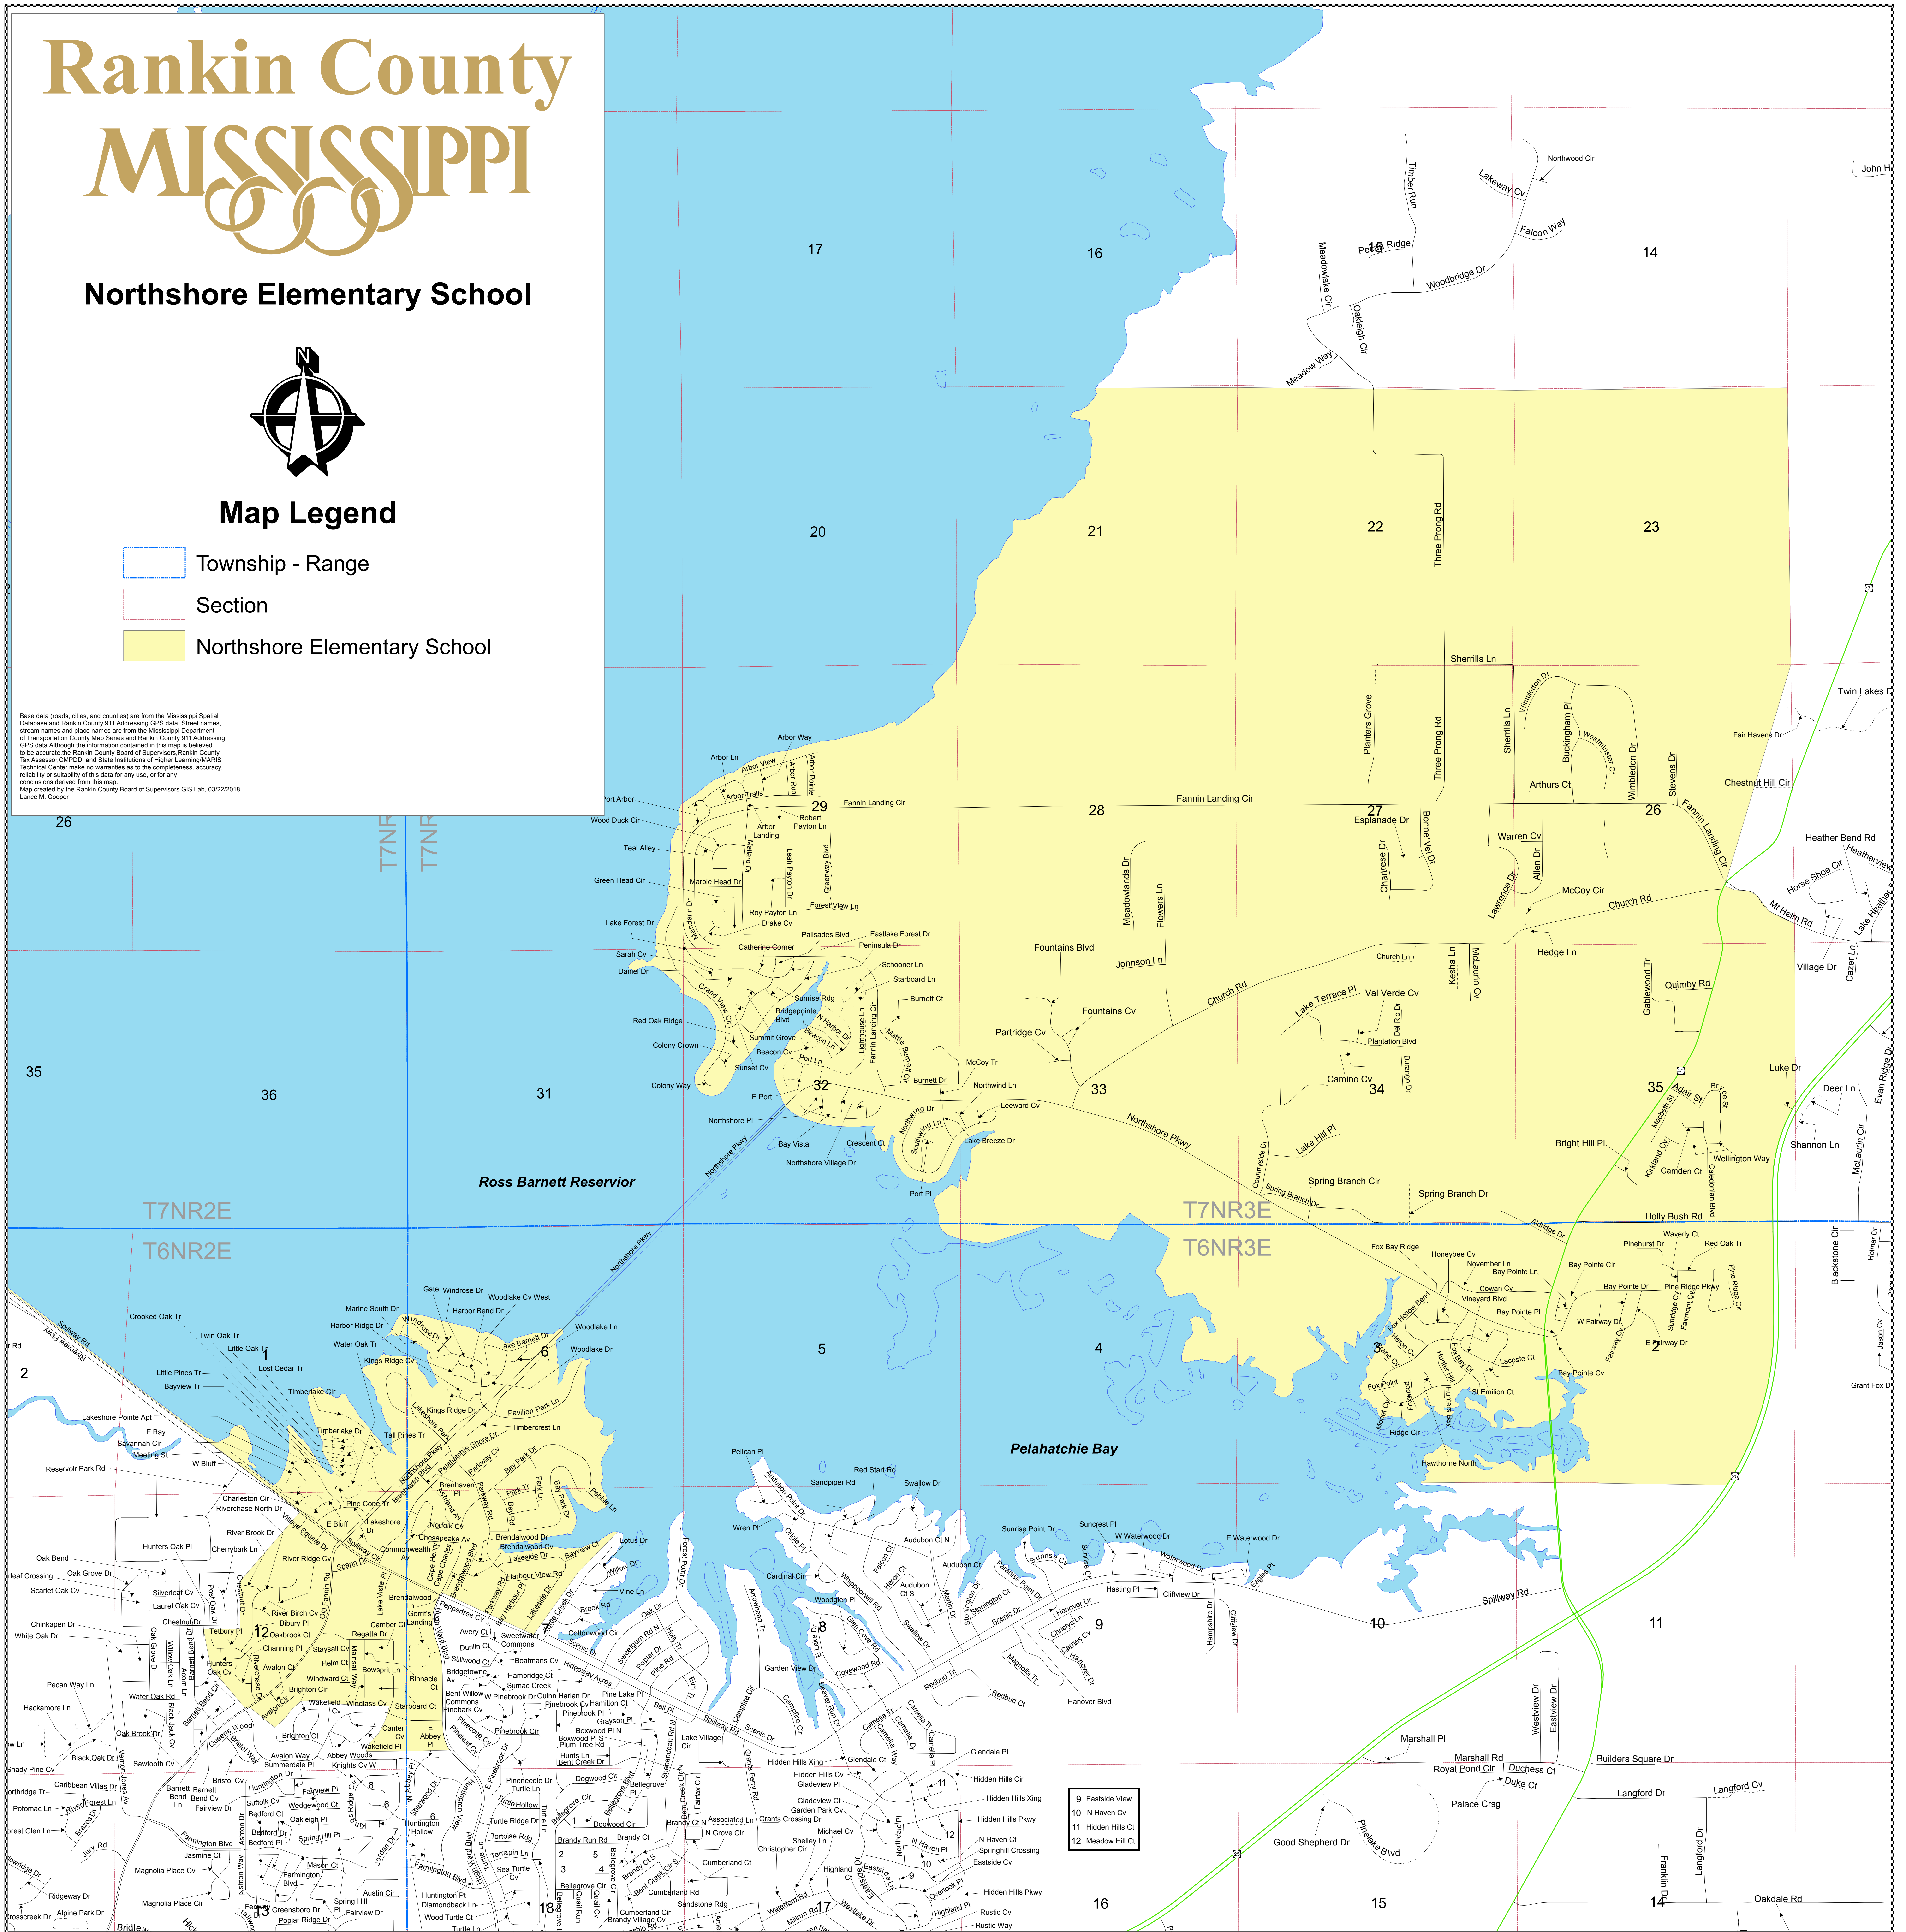

Rankin County MISSISSIPPI

Northshore Elementary School

Map Legend

- Township - Range
- Section
- Northshore Elementary School