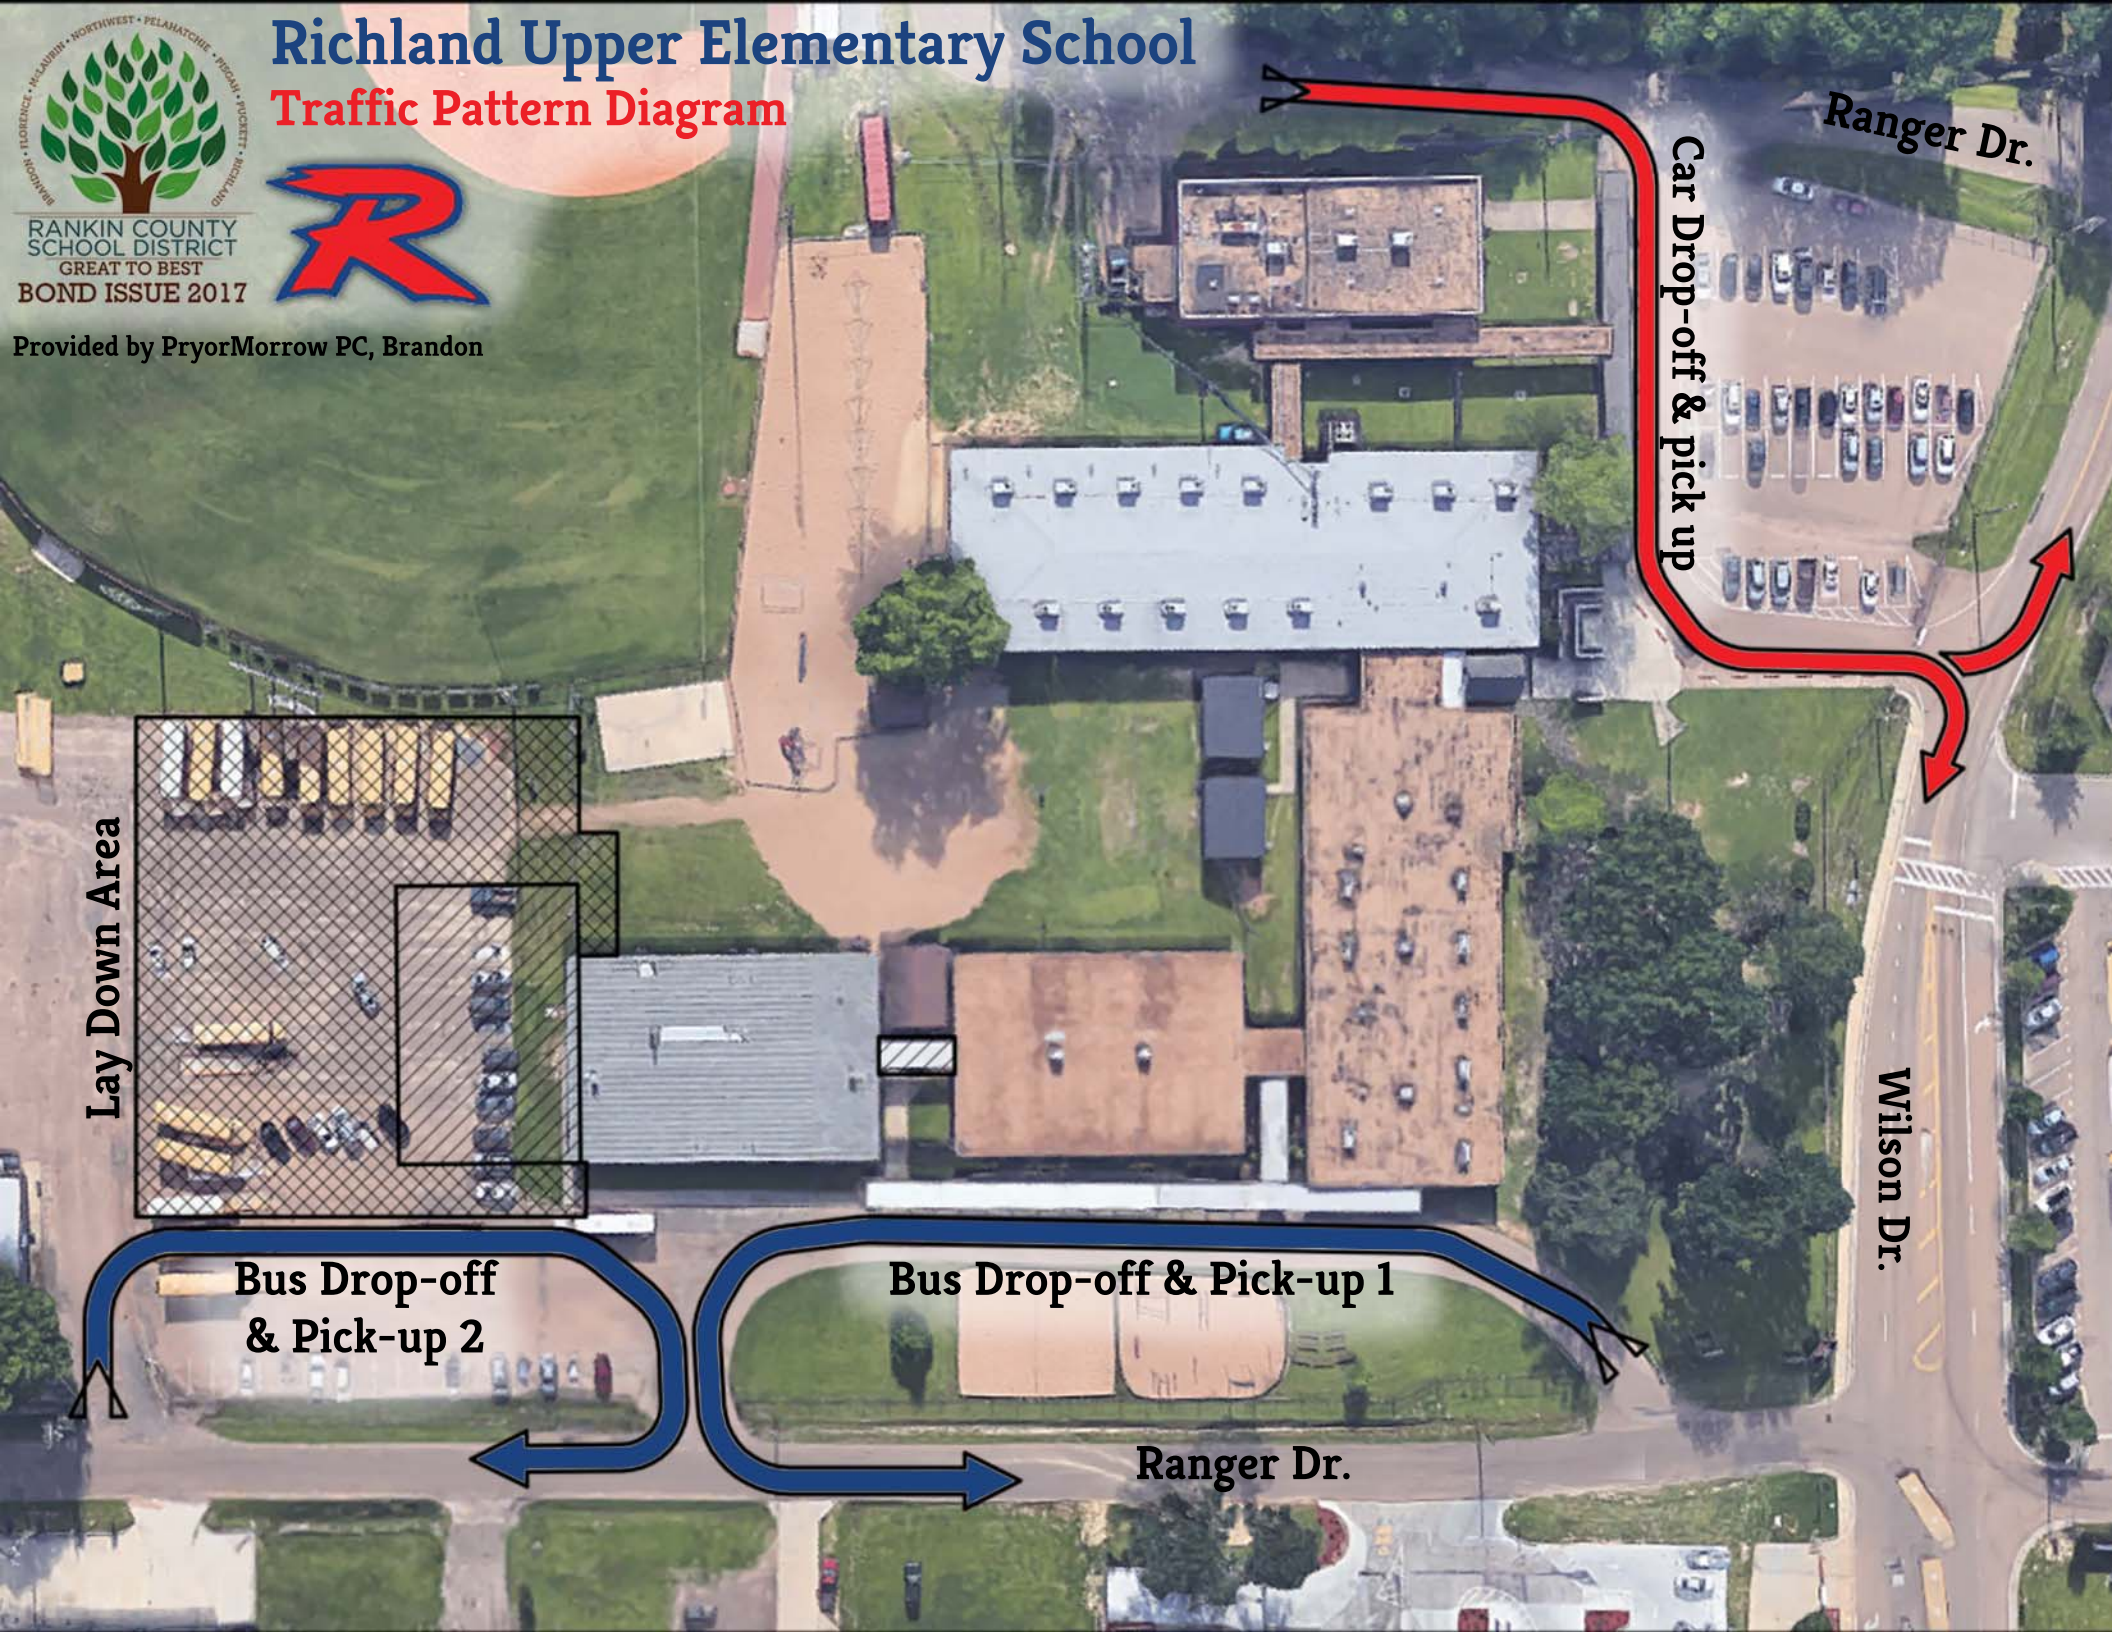

Richland Upper Elementary School

Traffic Pattern Diagram

Provided by PryorMorrow PC, Brandon

Ranger Dr.

Car Drop-off & pick up

Wilson Dr.

Lay Down Area

Bus Drop-off & Pick-up 2

Bus Drop-off & Pick-up 1

Ranger Dr.