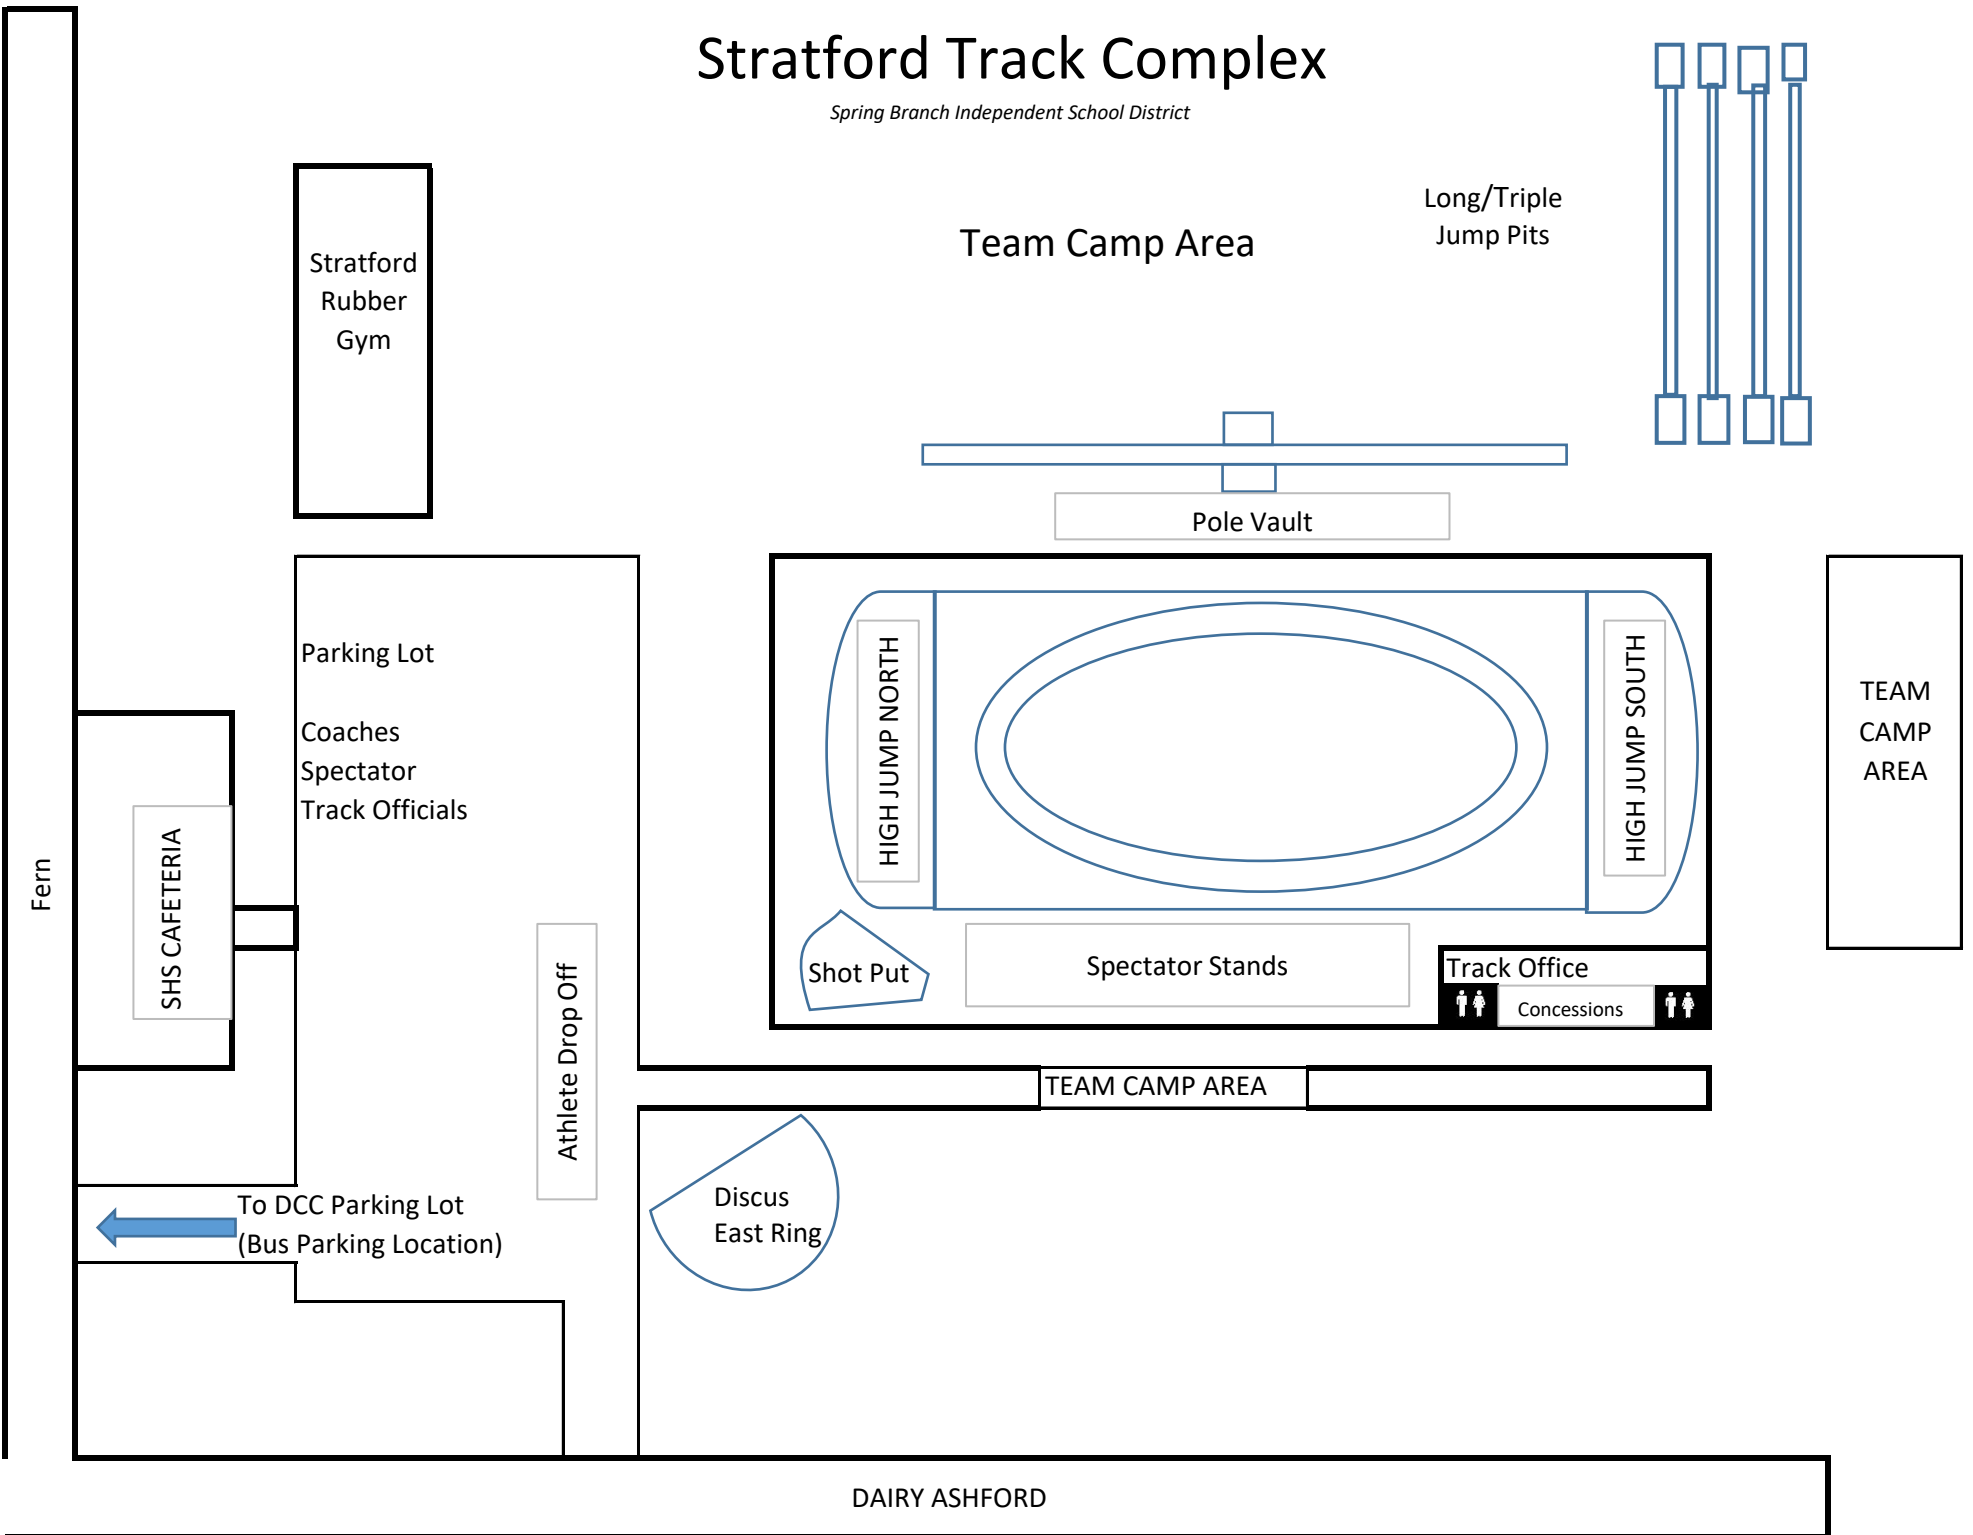

Stratford Track Complex

Spring Branch Independent School District

Stratford Rubber Gym

Team Camp Area

Long/Triple Jump Pits

Pole Vault

Parking Lot

Coaches
Spectator
Track Officials

SHS CAFETERIA

Fern

Athlete Drop Off

HIGH JUMP NORTH

HIGH JUMP SOUTH

Shot Put

Spectator Stands

Track Office

Concessions

TEAM CAMP AREA

TEAM CAMP AREA

Discus East Ring

To DCC Parking Lot
(Bus Parking Location)

DAIRY ASHFOR