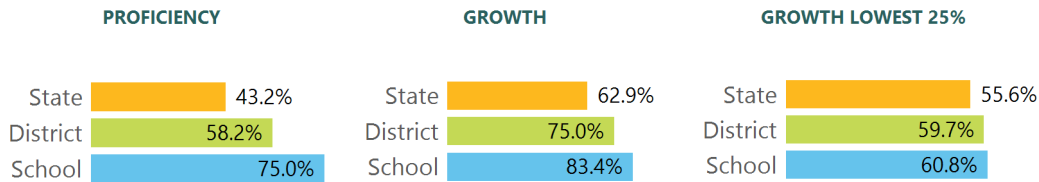

School Report Card 2017 - 2018

For more detailed information, please visit <http://msrc.mdek12.org>.

Steen's Creek Elementary Rankin County School District

Grade

A

300 Highway 469 North
Florence, MS 39073
Catie Gunn
catie.gunn@rcsd.ms

SCHOOL ACCOUNTABILITY GRADE COMPONENTS

Mississippi's accountability system assigns "A" through "F" letter grades for schools and districts. Grades are based on student achievement, student growth, student participation in testing, and other academic measures.

Math

Measurements of student performance on the statewide math assessment.

English

Measurements of student performance on the statewide English language arts (ELA) assessment.