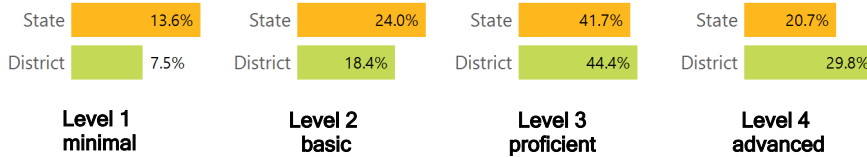

### Other Measures

Other measurements of student performance that factor into the accountability grade.

### TEACHER DATA

**30.3**

Teachers

**70.3%**

Experienced Teachers

**0.0%**

Provisional Teachers

**97.8%**

In-field Teachers

DETAILED ASSESSMENT AND OTHER DATA

Student Performance

The following information shows each level of student performance on statewide assessments.

MATH

ENGLISH

SCIENCE

Discipline