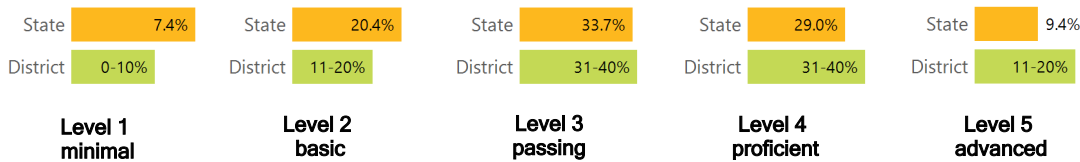

### Other Measures

Other measurements of student performance that factor into the accountability grade.

### TEACHER DATA

**30.3**

Teachers

**70.3%**

Experienced Teachers

**0.0%**

Provisional Teachers

**97.8%**

In-field Teachers

DETAILED ASSESSMENT AND OTHER DATA

Student Performance

The following information shows each level of student performance on statewide assessments.

MATH

ENGLISH

SCIENCE

Discipline