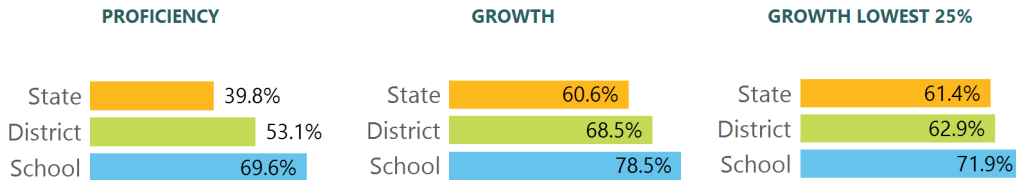

Other Measures

Other measurements of student performance that factor into the accountability grade.