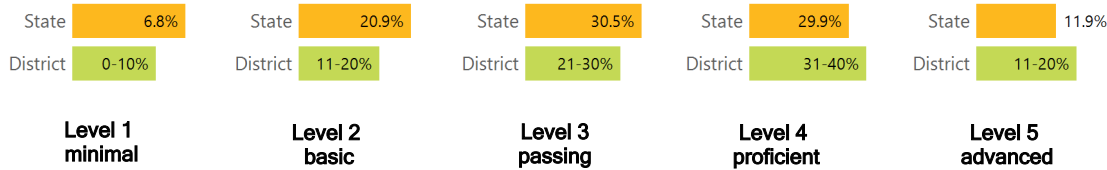

### Other Measures

Other measurements of student performance that factor into the accountability grade.

### TEACHER DATA

**30.3**

Teachers

**70.3%**

Experienced Teachers

**0.0%**

Provisional Teachers

**97.8%**

In-field Teachers

DETAILED ASSESSMENT AND OTHER DATA

Student Performance

The following information shows each level of student performance on statewide assessments.

MATH

ENGLISH

SCIENCE

Discipline