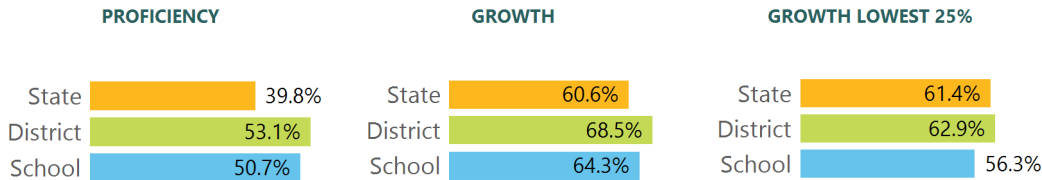

SCHOOL ACCOUNTABILITY GRADE COMPONENTS

Mississippi's accountability system assigns "A" through "F" letter grades for schools and districts. Grades are based on student achievement, student growth, student participation in testing, and other academic measures.

Math

Measurements of student performance on the statewide math assessment.

English

Measurements of student performance on the statewide English language arts (ELA) assessment.

Other Measures

Other measurements of student performance that factor into the accountability grade.