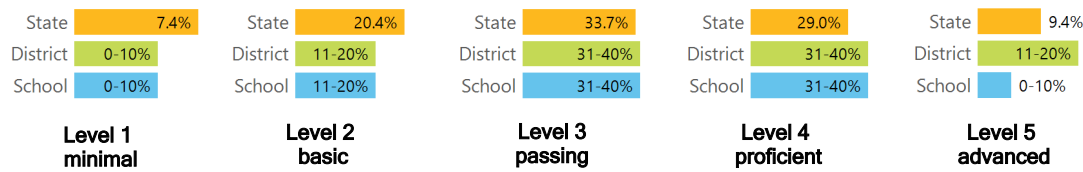

TEACHER DATA

28.0

Teachers

Experienced Teachers

Provisional Teachers

In-field Teachers

DETAILED ASSESSMENT AND OTHER DATA

Student Performance

The following information shows each level of student performance on statewide assessments.

MATH

ENGLISH

SCIENCE

Assessment Participation

Discipline

OTHER DATA

13.8%