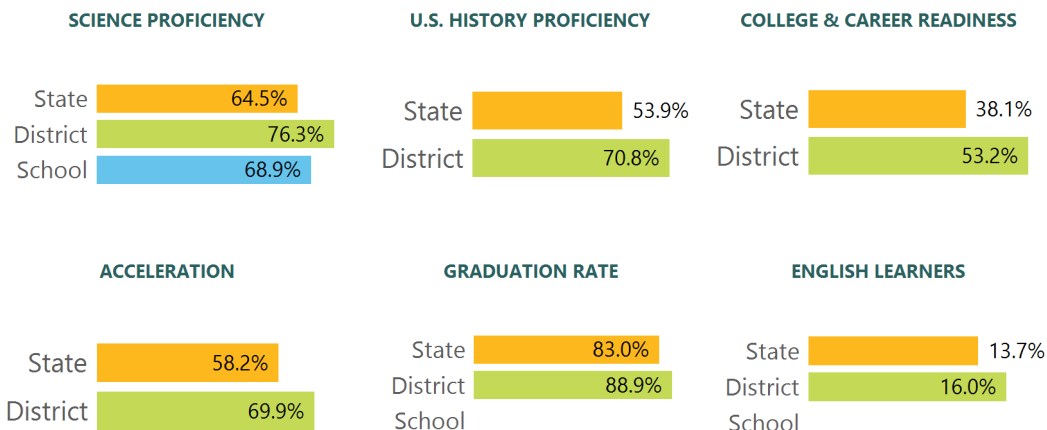

Math

Measurements of student performance on the statewide math assessment.

English

Measurements of student performance on the statewide English language arts (ELA) assessment.

Other Measures

Other measurements of student performance that factor into the accountability grade.

TEACHER DATA

28.0

Teachers

Experienced Teachers

Provisional Teachers

In-field Teachers

DETAILED ASSESSMENT AND OTHER DATA

Student Performance