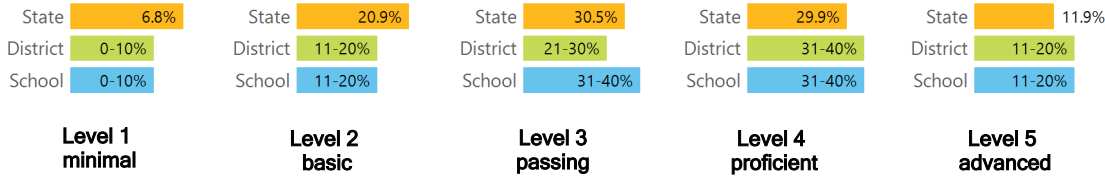

Math

Measurements of student performance on the statewide math assessment.

English

Measurements of student performance on the statewide English language arts (ELA) assessment.

Other Measures

Other measurements of student performance that factor into the accountability grade.

TEACHER DATA

28.0

Teachers

Experienced Teachers

Provisional Teachers

In-field Teachers

DETAILED ASSESSMENT AND OTHER DATA

Student Performance

The following information shows each level of student performance on statewide assessments.

MATH

ENGLISH

SCIENCE

Assessment Participation

Discipline

OTHER DATA

13.8%