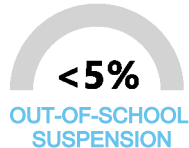

The following information shows each level of student performance on statewide assessments.

MATH

ENGLISH

SCIENCE

Assessment Participation

Discipline

OTHER DATA

13.8%