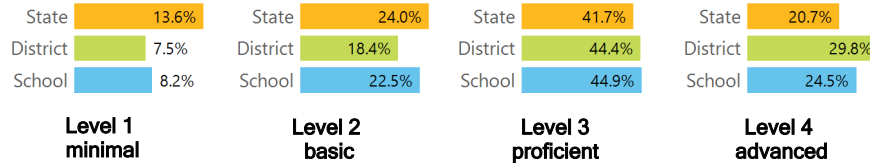

TEACHER DATA

28.0

Teachers

Experienced Teachers

Provisional Teachers

In-field Teachers

DETAILED ASSESSMENT AND OTHER DATA

Student Performance

The following information shows each level of student performance on statewide assessments.

MATH

ENGLISH

SCIENCE

Assessment Participation

Discipline

OTHER DATA

13.8%