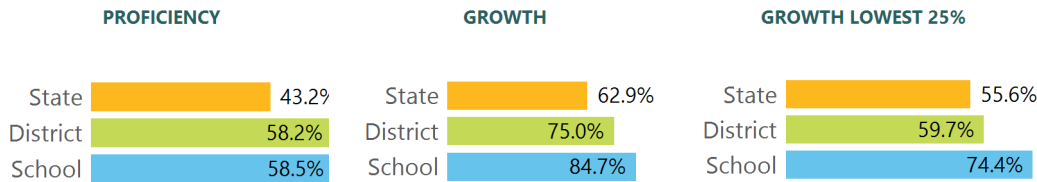

School Report Card 2017 - 2018

For more detailed information, please visit <http://msrc.mdek12.org>.

Puckett Elementary School Rankin County School District

Grade

A

6382 Hwy 18
Puckett, MS 39151
Nicki Stanley
nstanley@rcsd.ms

SCHOOL ACCOUNTABILITY GRADE COMPONENTS

Mississippi's accountability system assigns "A" through "F" letter grades for schools and districts. Grades are based on student achievement, student growth, student participation in testing, and other academic measures.

Math

Measurements of student performance on the statewide math assessment.

English

Measurements of student performance on the statewide English language arts (ELA) assessment.