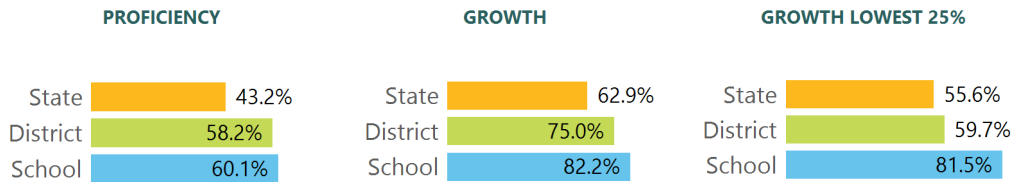

School Report Card 2017 - 2018

For more detailed information, please visit <http://msrc.mdek12.org>.

Northwest Rankin High School Rankin County School District

Grade

B

5805 Highway 25
Flowood, MS 39232
Ben Stein
bstein@rcsd.ms

SCHOOL ACCOUNTABILITY GRADE COMPONENTS

Mississippi's accountability system assigns "A" through "F" letter grades for schools and districts. Grades are based on student achievement, student growth, student participation in testing, and other academic measures.

Math

Measurements of student performance on the statewide math assessment.

English

Measurements of student performance on the statewide English language arts (ELA) assessment.