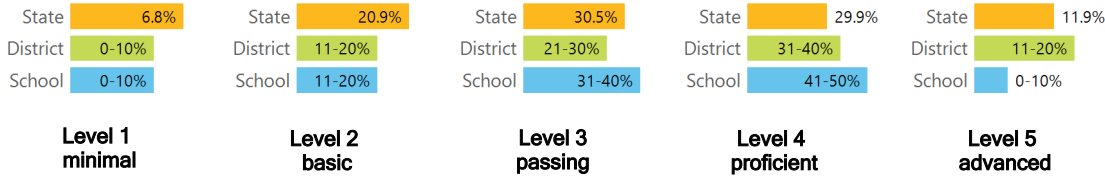

### Other Measures

Other measurements of student performance that factor into the accountability grade.

### TEACHER DATA

**107.5**

Teachers

**77.4%**

Experienced Teachers

**3.7%**

Provisional Teachers

**98.8%**

In-field Teachers

DETAILED ASSESSMENT AND OTHER DATA

Student Performance

The following information shows each level of student performance on statewide assessments.

MATH

ENGLISH

SCIENCE

Assessment Participation