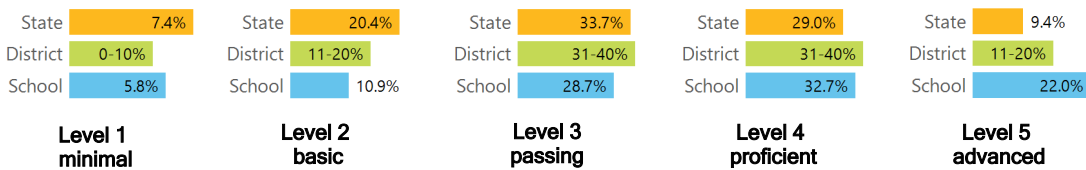

### Other Measures

Other measurements of student performance that factor into the accountability grade.

### TEACHER DATA

**107.5**

Teachers

**77.4%**

Experienced Teachers

**3.7%**

Provisional Teachers

**98.8%**

In-field Teachers

DETAILED ASSESSMENT AND OTHER DATA

Student Performance

The following information shows each level of student performance on statewide assessments.

MATH

ENGLISH

SCIENCE

Assessment Participation