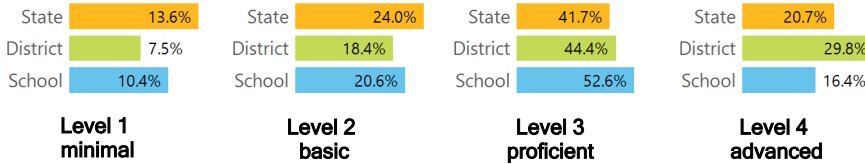

### Other Measures

Other measurements of student performance that factor into the accountability grade.

### TEACHER DATA

**107.5**

Teachers

**77.4%**

Experienced Teachers

**3.7%**

Provisional Teachers

**98.8%**

In-field Teachers

DETAILED ASSESSMENT AND OTHER DATA

Student Performance

The following information shows each level of student performance on statewide assessments.

MATH

ENGLISH

SCIENCE

Assessment Participation