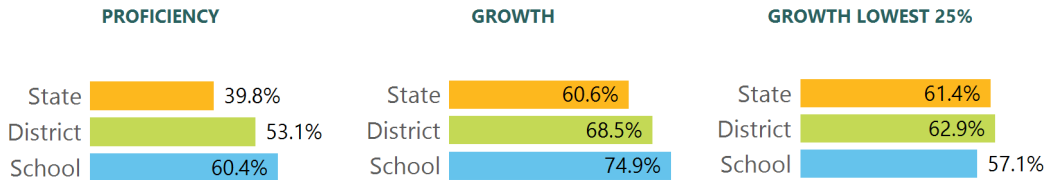

Other Measures

Other measurements of student performance that factor into the accountability grade.