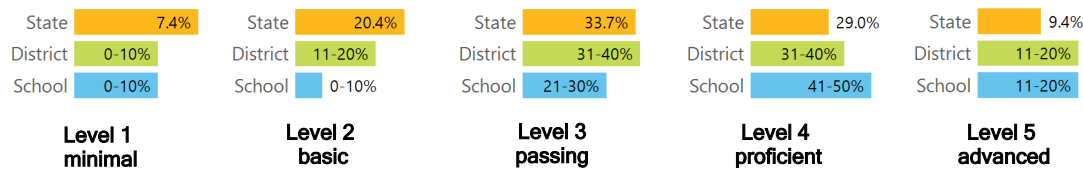

TEACHER DATA

38.4

Teachers

Experienced Teachers

Provisional Teachers

In-field Teachers

DETAILED ASSESSMENT AND OTHER DATA

Student Performance

The following information shows each level of student performance on statewide assessments.

MATH

ENGLISH

SCIENCE

Assessment Participation

Discipline

OTHER DATA

7.6%