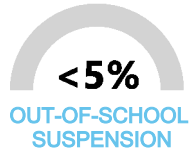

The following information shows each level of student performance on statewide assessments.

MATH

ENGLISH

SCIENCE

Assessment Participation

Discipline

OTHER DATA

7.6%