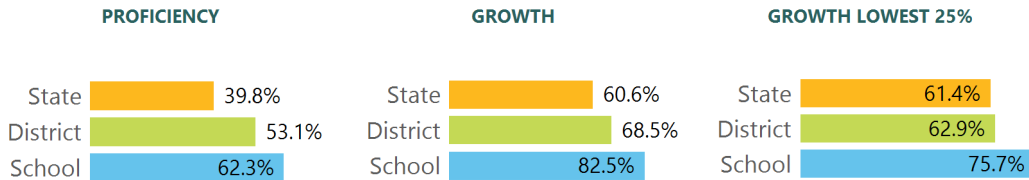

SCHOOL ACCOUNTABILITY GRADE COMPONENTS

Mississippi's accountability system assigns "A" through "F" letter grades for schools and districts. Grades are based on student achievement, student growth, student participation in testing, and other academic measures.

Math

Measurements of student performance on the statewide math assessment.

English

Measurements of student performance on the statewide English language arts (ELA) assessment.

Other Measures

Other measurements of student performance that factor into the accountability grade.