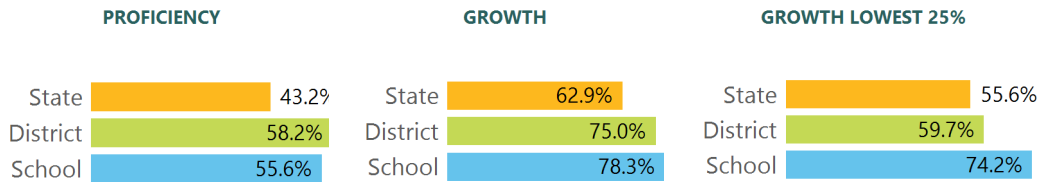

School Report Card 2017 - 2018

For more detailed information, please visit <http://msrc.mdek12.org>.

Northwest Elementary School Rankin County School District

Grade

A

500 Vine Dr.
Flowood, MS 39232
Kara Killough
kara.killough@rcsd.ms

SCHOOL ACCOUNTABILITY GRADE COMPONENTS

Mississippi's accountability system assigns "A" through "F" letter grades for schools and districts. Grades are based on student achievement, student growth, student participation in testing, and other academic measures.

Math

Measurements of student performance on the statewide math assessment.

English

Measurements of student performance on the statewide English language arts (ELA) assessment.