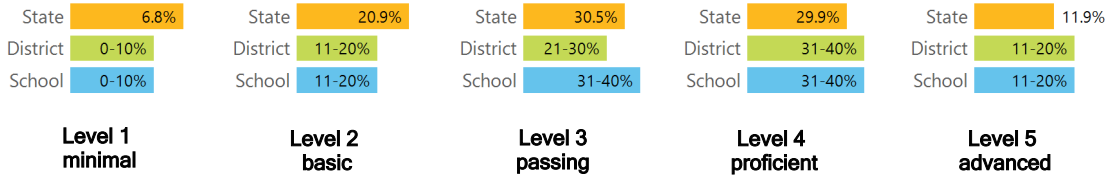

Math

Measurements of student performance on the statewide math assessment.

English

Measurements of student performance on the statewide English language arts (ELA) assessment.

Other Measures

Other measurements of student performance that factor into the accountability grade.

TEACHER DATA

38.4

Teachers

Experienced Teachers

Provisional Teachers

In-field Teachers

DETAILED ASSESSMENT AND OTHER DATA

Student Performance

The following information shows each level of student performance on statewide assessments.

MATH

ENGLISH

SCIENCE

Assessment Participation

Discipline

OTHER DATA

7.6%