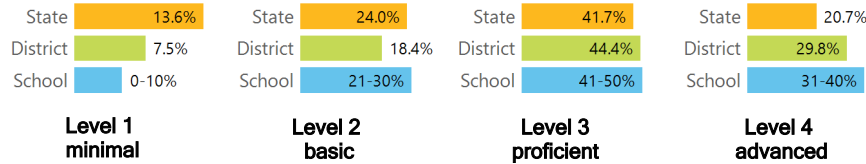

The following information shows each level of student performance on statewide assessments.

MATH

ENGLISH

SCIENCE

Assessment Participation

Discipline

OTHER DATA

7.6%