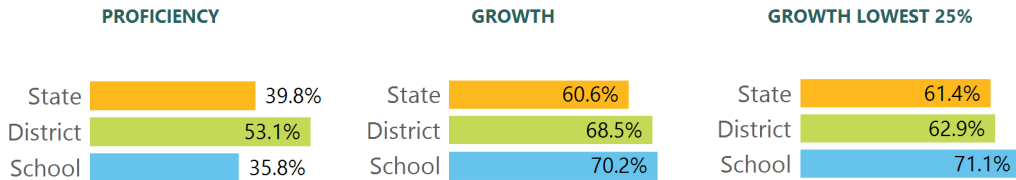

SCHOOL ACCOUNTABILITY GRADE COMPONENTS

Mississippi's accountability system assigns "A" through "F" letter grades for schools and districts. Grades are based on student achievement, student growth, student participation in testing, and other academic measures.

Math

Measurements of student performance on the statewide math assessment.

English

Measurements of student performance on the statewide English language arts (ELA) assessment.

Other Measures

Other measurements of student performance that factor into the accountability grade.