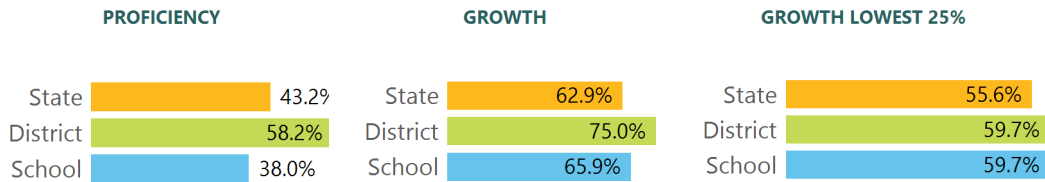

School Report Card 2017 - 2018

For more detailed information, please visit <http://msrc.mdek12.org>.

Mclaurin Elementary School Rankin County School District

Grade

B

2693 Star Road
Florence, MS 39073
Melissa McCray
mel209@rcsd.ms

SCHOOL ACCOUNTABILITY GRADE COMPONENTS

Mississippi's accountability system assigns "A" through "F" letter grades for schools and districts. Grades are based on student achievement, student growth, student participation in testing, and other academic measures.

Math

Measurements of student performance on the statewide math assessment.

English

Measurements of student performance on the statewide English language arts (ELA) assessment.