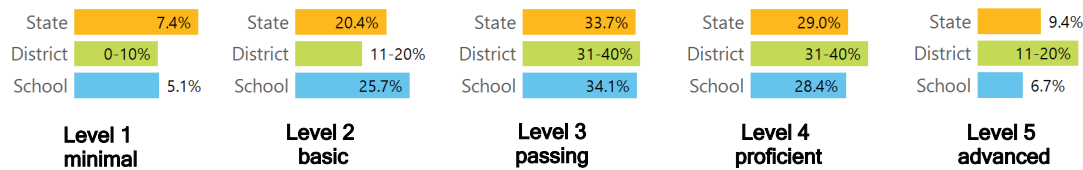

TEACHER DATA

42.0

Teachers

Experienced Teachers

Provisional Teachers

In-field Teachers

DETAILED ASSESSMENT AND OTHER DATA

Student Performance

The following information shows each level of student performance on statewide assessments.

MATH

ENGLISH

SCIENCE

Assessment Participation

Discipline

OTHER DATA

Per-pupil expenditure data will be available in early 2019.
Per-Pupil Expenditure