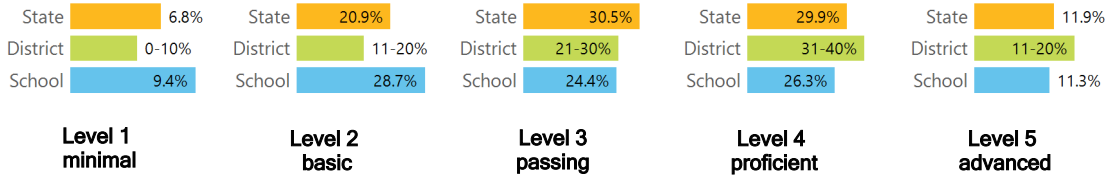

Math

Measurements of student performance on the statewide math assessment.

English

Measurements of student performance on the statewide English language arts (ELA) assessment.

Other Measures

Other measurements of student performance that factor into the accountability grade.

TEACHER DATA

42.0

Teachers

Experienced Teachers

Provisional Teachers

In-field Teachers

DETAILED ASSESSMENT AND OTHER DATA

Student Performance

The following information shows each level of student performance on statewide assessments.

MATH

ENGLISH

SCIENCE

Assessment Participation

Discipline

OTHER DATA

Per-pupil expenditure data will be available in early 2019.
Per-Pupil Expenditure