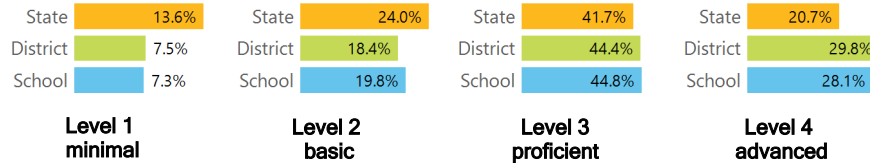

TEACHER DATA

42.0

Teachers

Experienced Teachers

Provisional Teachers

In-field Teachers

DETAILED ASSESSMENT AND OTHER DATA

Student Performance

The following information shows each level of student performance on statewide assessments.

MATH

ENGLISH

SCIENCE

Assessment Participation

Discipline

OTHER DATA

Per-pupil expenditure data will be available in early 2019.
Per-Pupil Expenditure